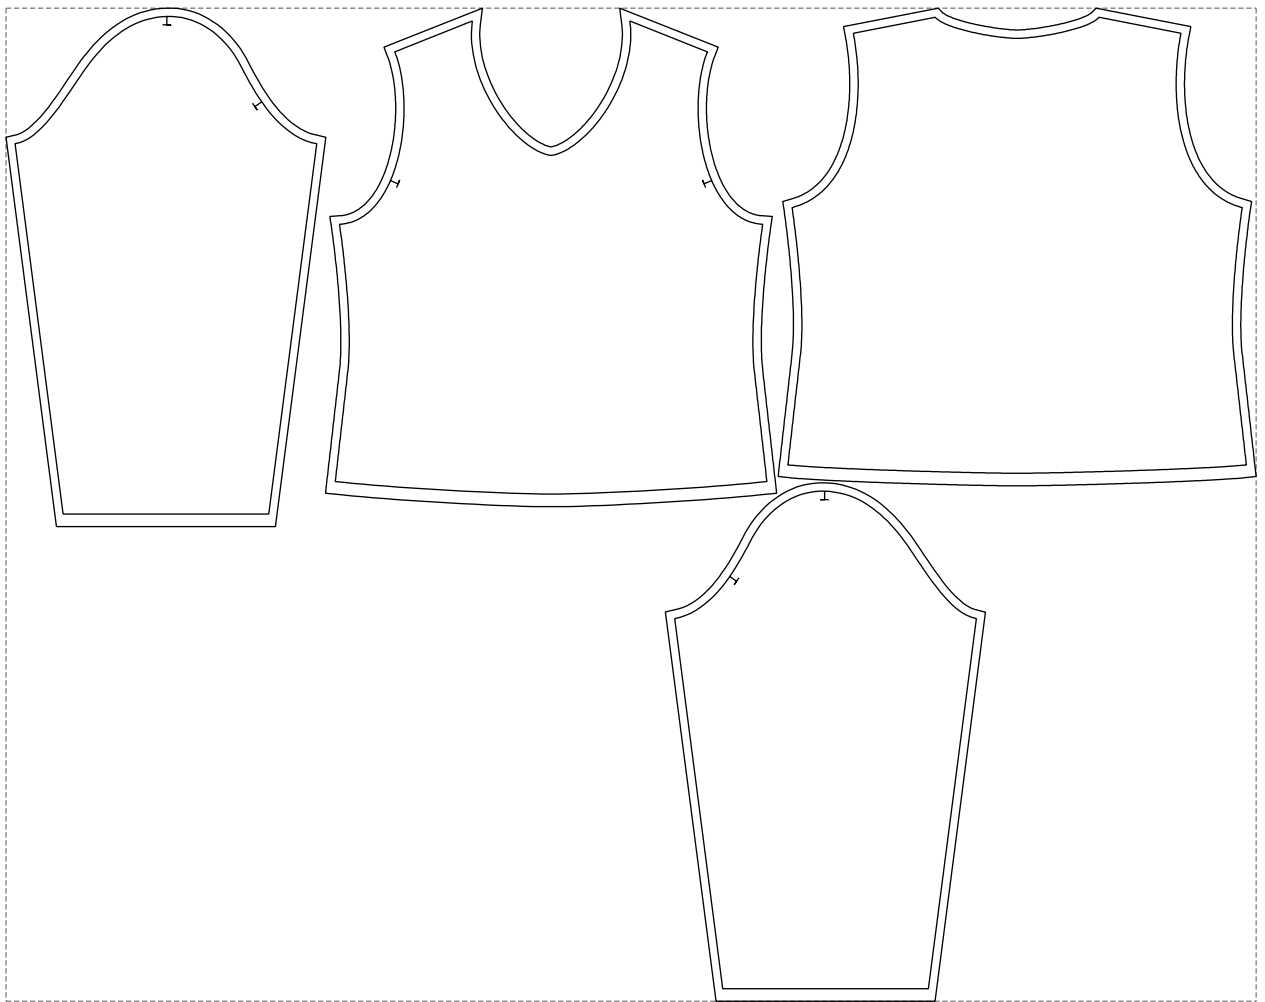

# Example

size:1488.93 x1183.09 mm

Maneken =1 ver.0

rz\_1=170

rz\_16=112

rz\_17=96.2

rz\_18=94

rz\_19=120