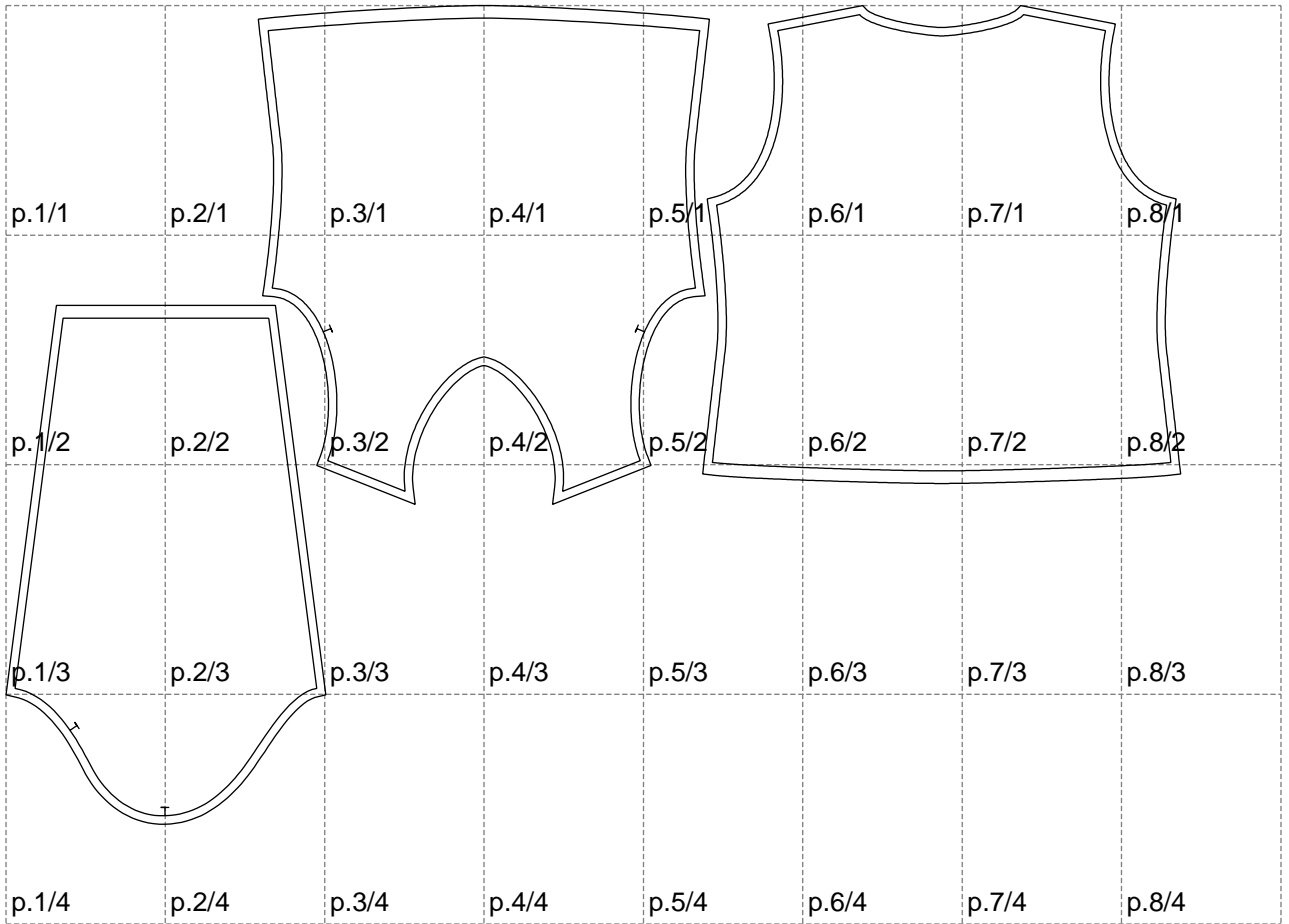

Not for print

Paper size: A4, size:1399.00 x974.79 mm

# Example

size:1488.93 x1183.09 mm

Maneken =1 ver.0

rz\_1=170

rz\_16=112

rz\_17=96.2

rz\_18=94

rz\_19=120

rz\_20=117

---

. . . . .  
. . . . .  
. . . . .