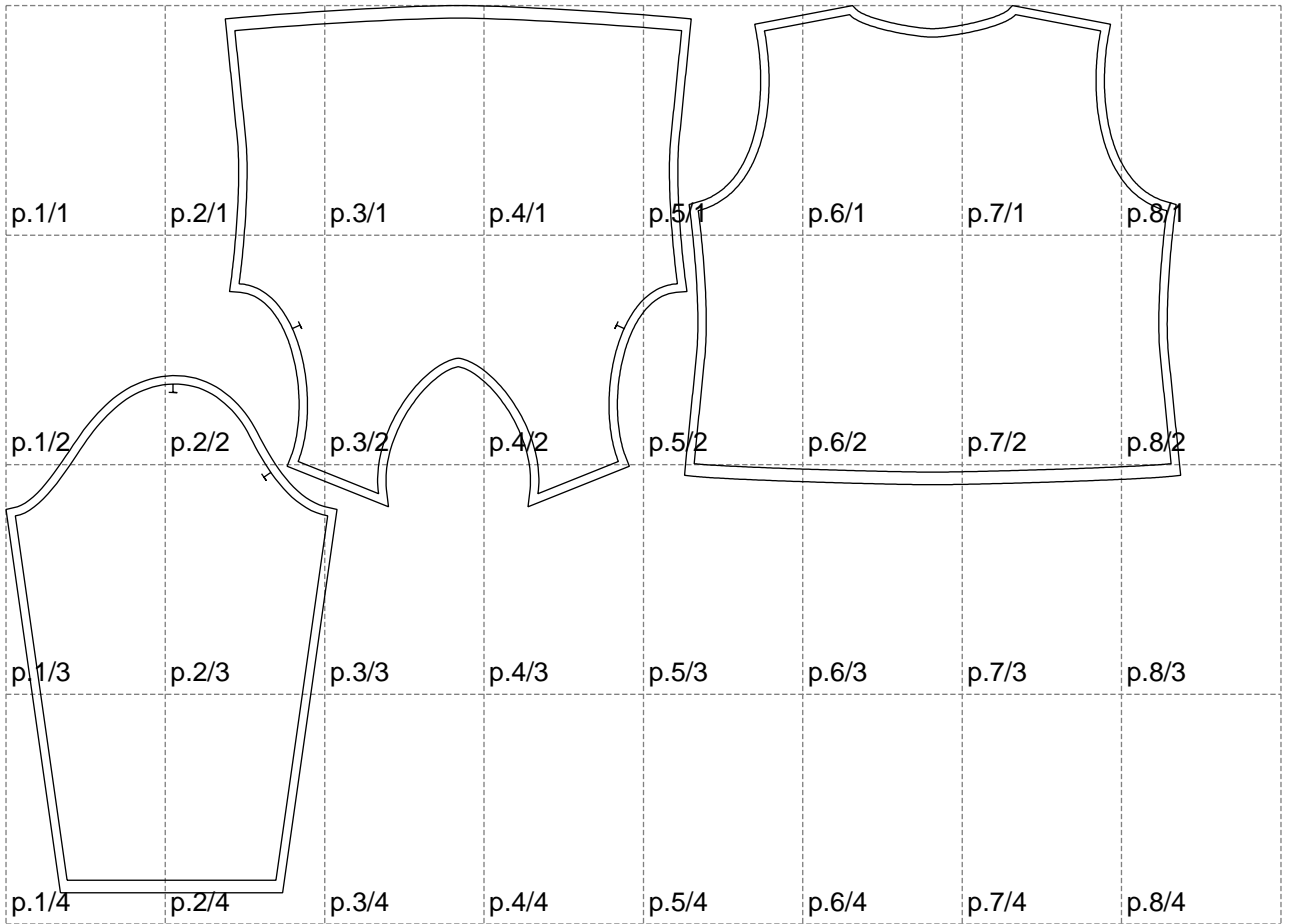

Not for print

Paper size: A4, size:1399.00 x1056.45 mm

# Example

size:1499.00 x1179.97 mm

Maneken =1 ver.0

rz\_1=170

rz\_16=116

rz\_17=100

rz\_18=98.8

rz\_19=124

rz\_20=121

---

. . . . .  
. . . . .  
. . . . .