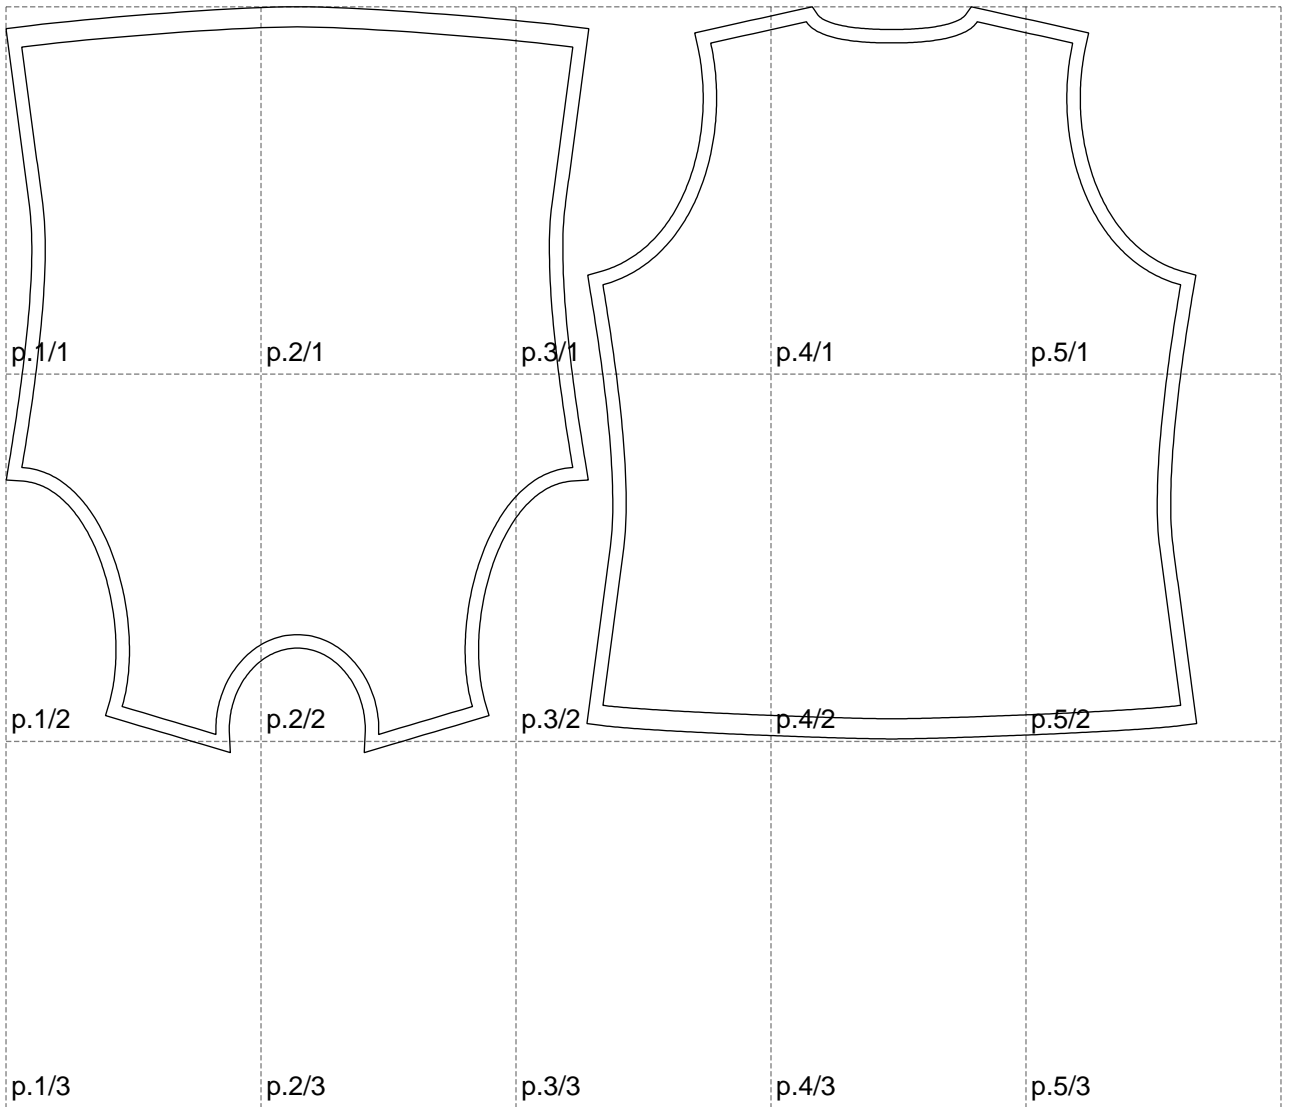

Not for print

Paper size: A4, size:886.23 x555.16 mm

Example

size:896.05 x555.16 mm

Maneken =1 ver.0

rz_1=170

rz_16=92

rz_17=78.8

rz_18=71.8

rz_19=100

rz_20=98.1

.
.
.