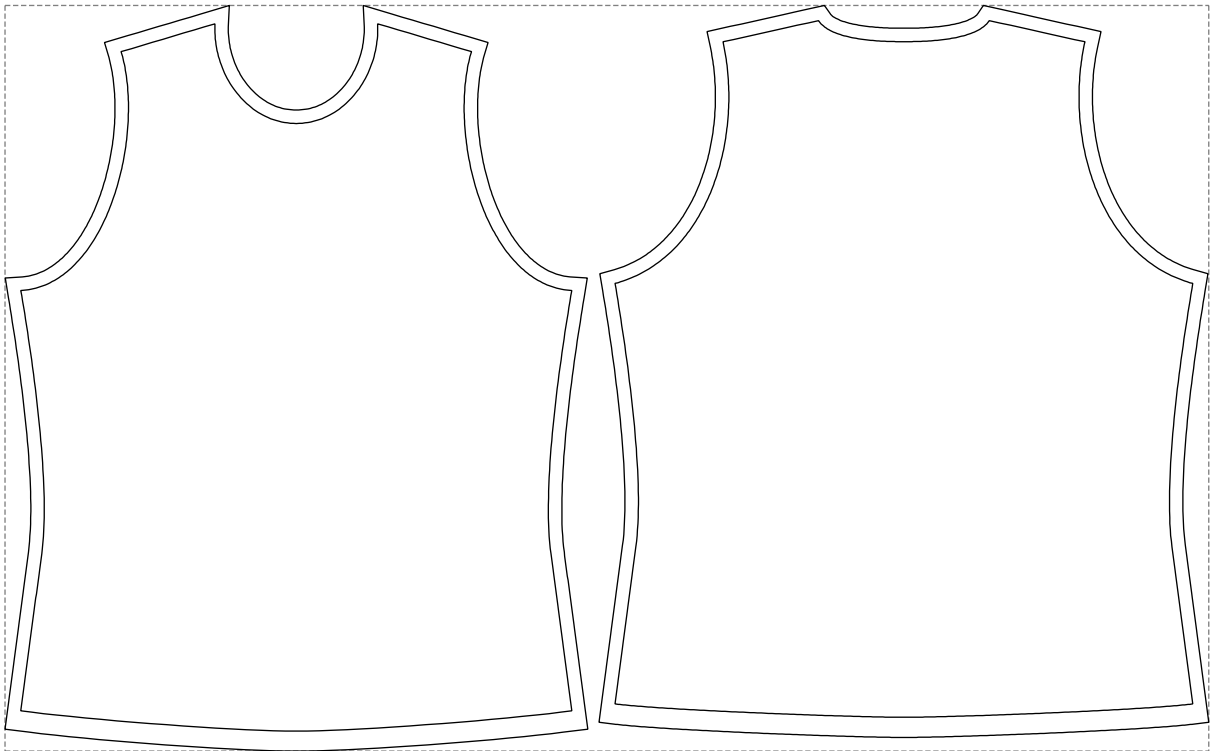

Not for print

Paper size: A4, size:886.23 x555.16 mm

Example

size:896.05 x555.16 mm

Maneken =1 ver.0

rz_1=170

rz_16=92

rz_17=78.8

rz_18=71.8

rz_19=100

rz_20=98.1

.
.
.