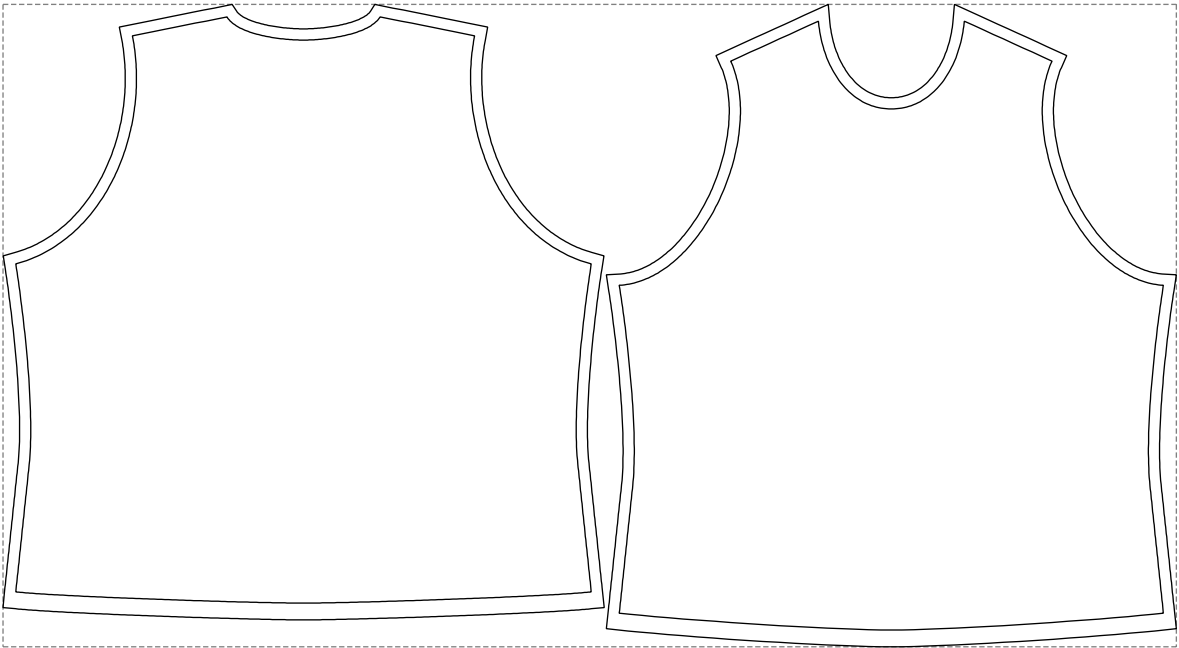

Not for print

Paper size: A4, size:1048.20 x573.88 mm

Example

size:1048.08 x573.88 mm

Maneken =1 ver.0

rz_1=170

rz_16=108

rz_17=92.5

rz_18=89.2

rz_19=116

rz_20=113

.
.
.