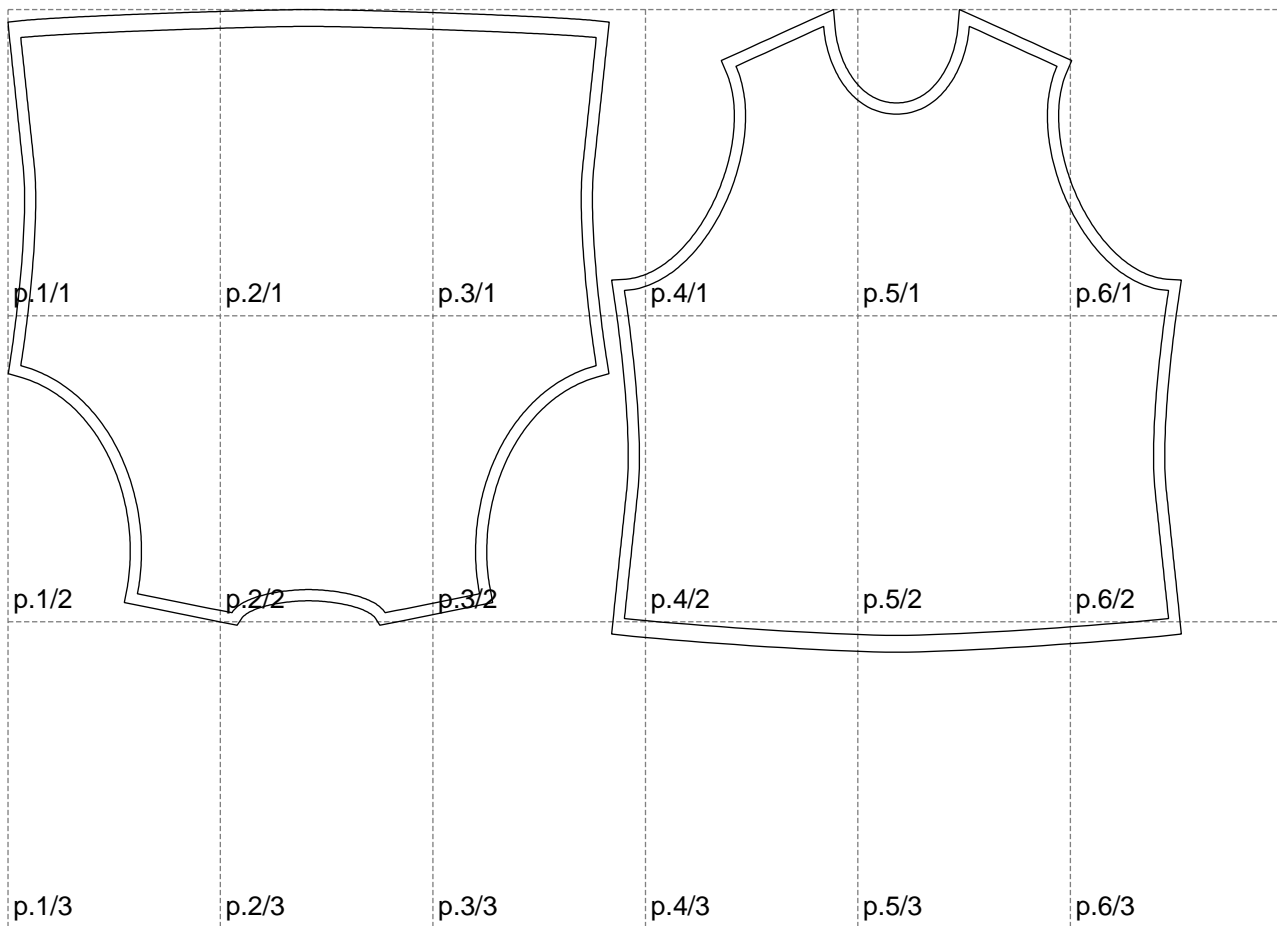

Not for print

Paper size: A4, size:1048.20 x573.88 mm

Example

size:1048.08 x573.88 mm

Maneken =1 ver.0

rz_1=170

rz_16=108

rz_17=92.5

rz_18=89.2

rz_19=116

rz_20=113

.
.
.