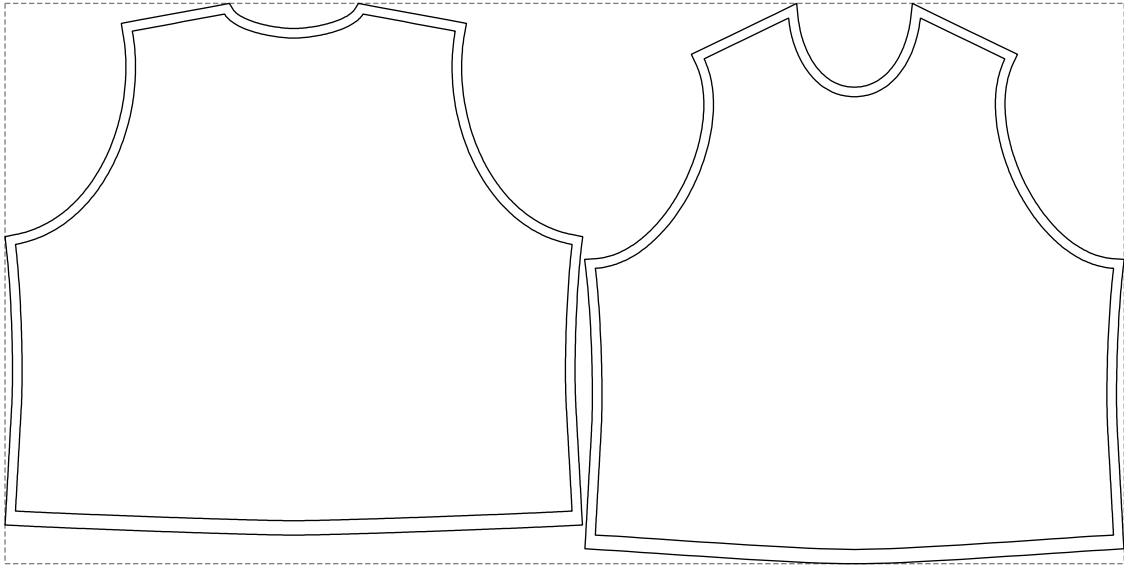

# Example

size:1166.43 x583.98 mm

Maneken =1 ver.0

rz\_1=170

rz\_16=120

rz\_17=104

rz\_18=103.6

rz\_19=128