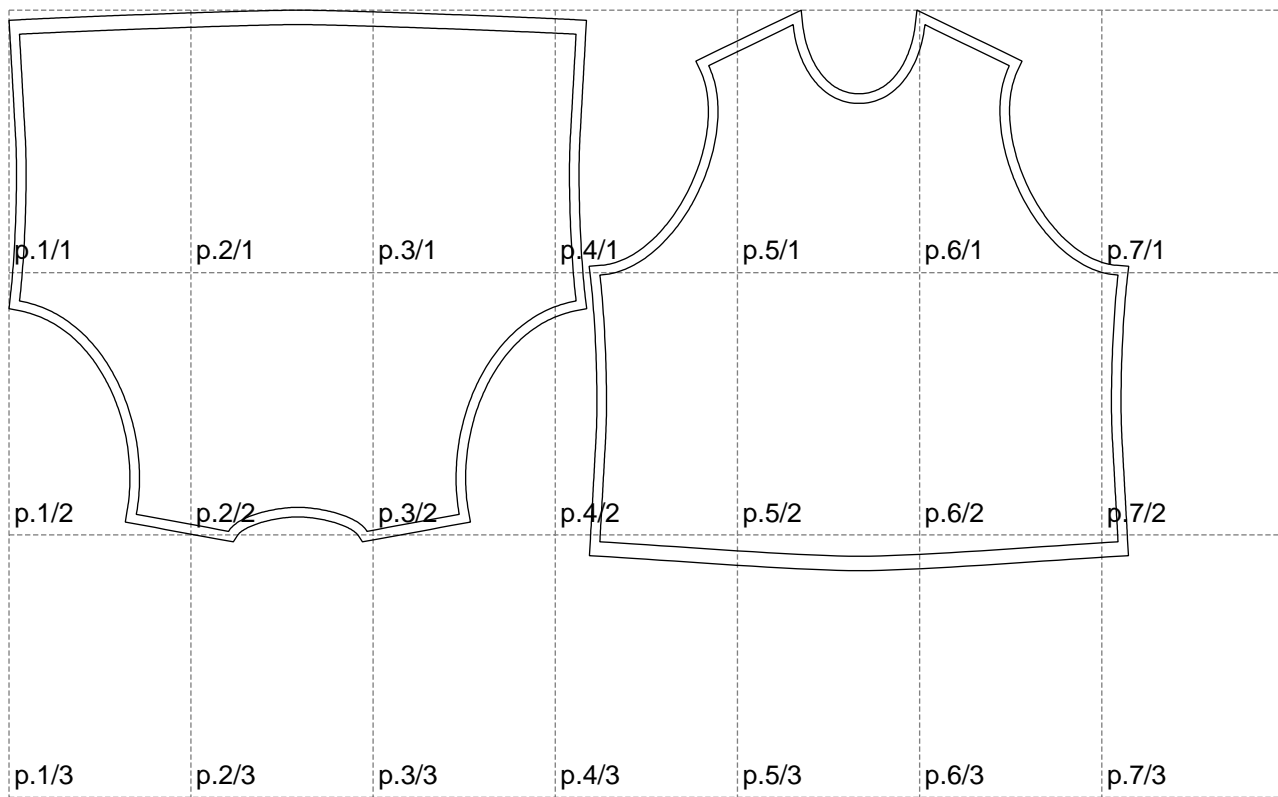

Not for print

Paper size: A4, size:1166.98 x583.98 mm

# Example

size:1166.43 x583.98 mm

Maneken =1 ver.0

rz\_1=170

rz\_16=120

rz\_17=104

rz\_18=103.6

rz\_19=128

rz\_20=125.1

---

. . . . .  
. . . . .  
. . . . .