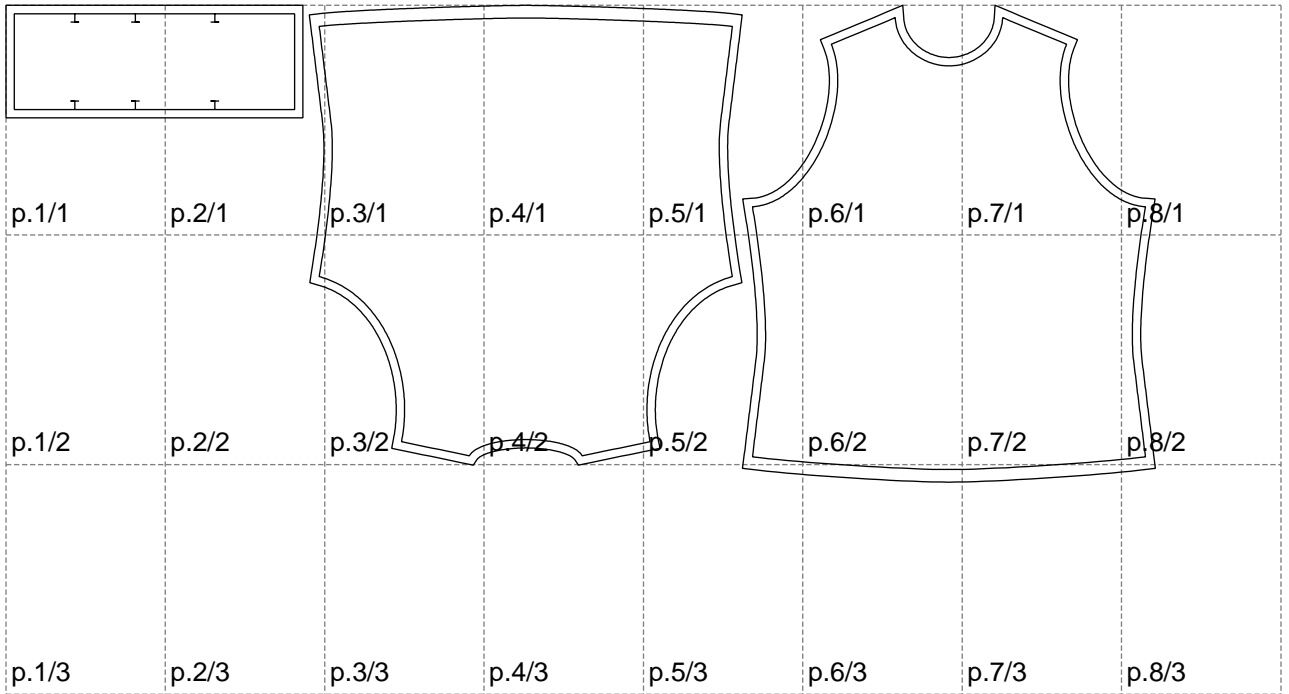

Not for print

Paper size: A4, size:1368.85 x567.70 mm

# Example

size:1298.07 x567.70 mm

Maneken =1 ver.0

rz\_1=170

rz\_16=104

rz\_17=88.9

rz\_18=84.4

rz\_19=112

rz\_20=109.3

---

. . . . .  
. . . . .  
. . . . .