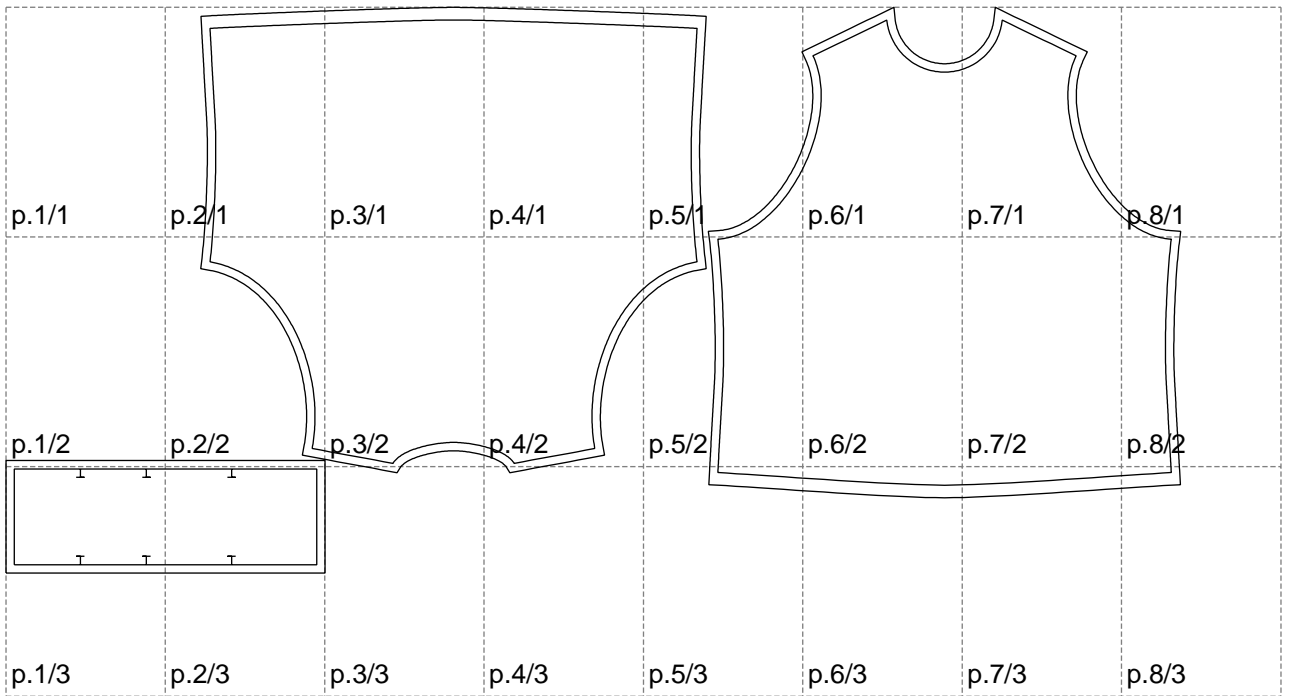

Not for print

Paper size: A4, size:1399.00 x673.65 mm

# Example

size:1448.60 x583.94 mm

Maneken =1 ver.0

rz\_1=170

rz\_16=120

rz\_17=104

rz\_18=103.6

rz\_19=128

rz\_20=125.1

---

. . . . .  
. . . . .  
. . . . .