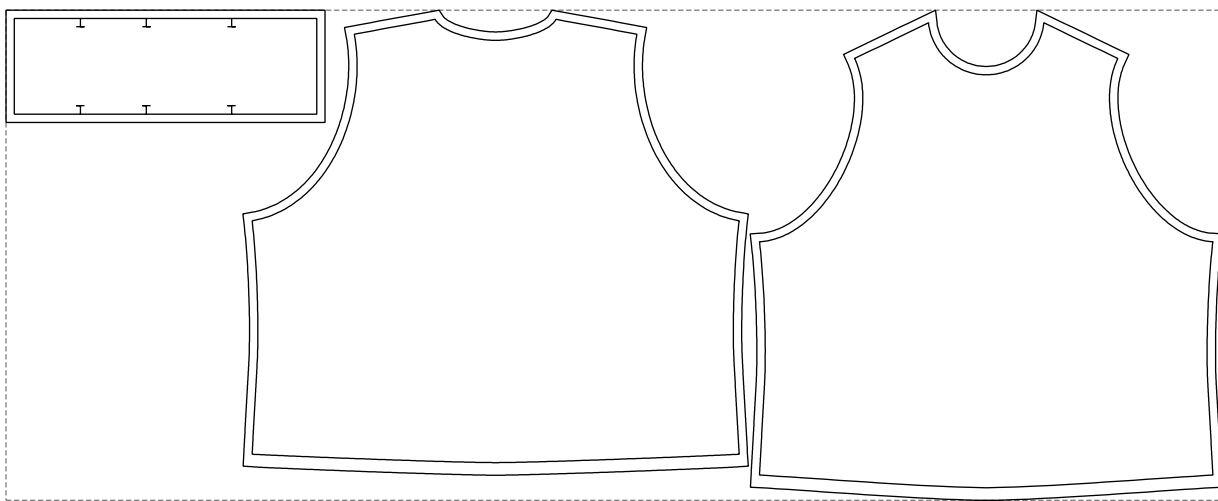

Not for print

Paper size: A4, size:1399.00 x673.65 mm

# Example

size:1448.60 x583.94 mm

Maneken =1 ver.0

rz\_1=170

rz\_16=120

rz\_17=104

rz\_18=103.6

rz\_19=128