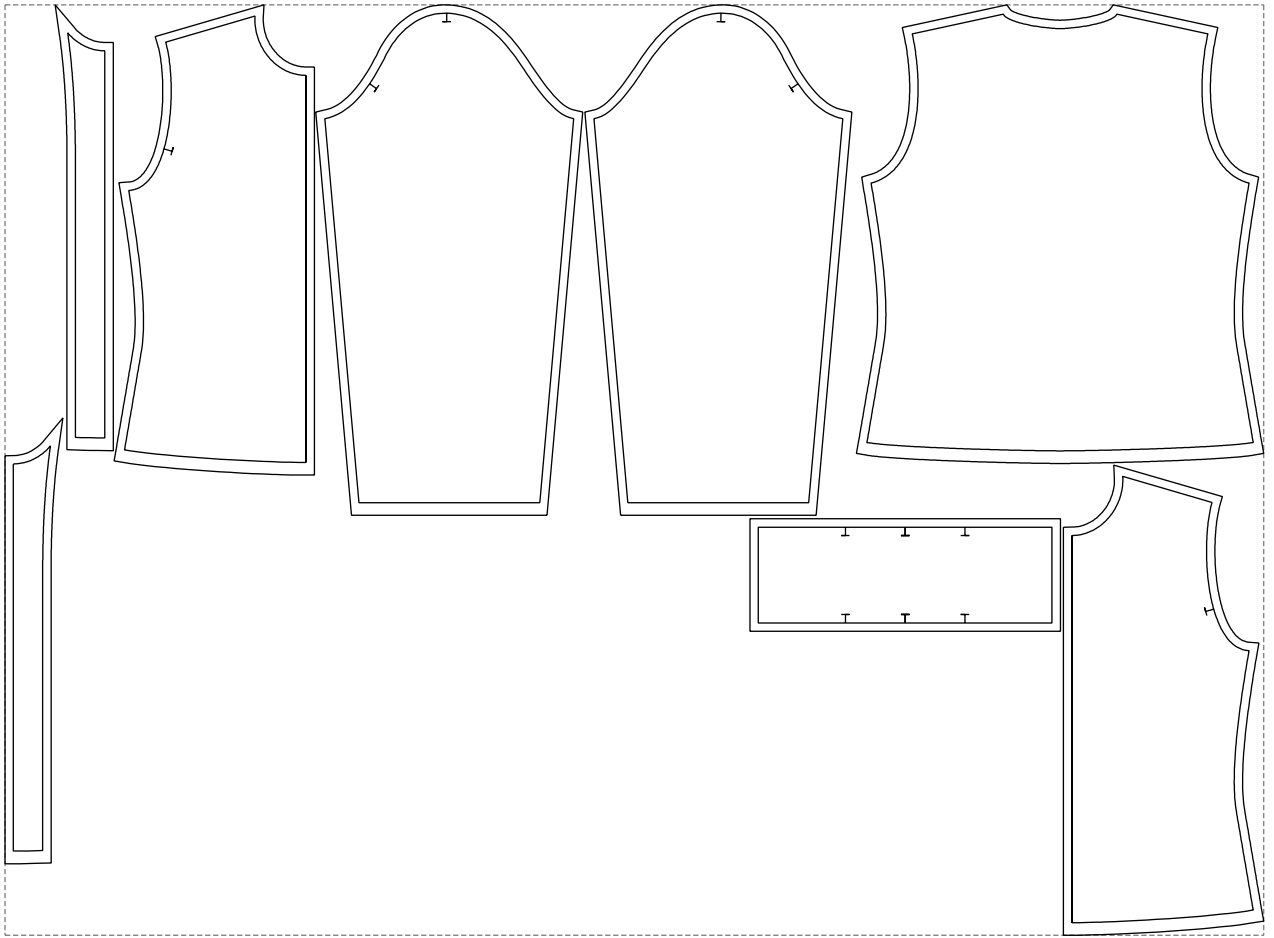

Not for print

Paper size: A4, size:1368.73 x666.15 mm

# Example

size:1499.00 x1108.34 mm

Maneken =1 ver.0

rz\_1=170

rz\_16=96

rz\_17=82

rz\_18=76

rz\_19=104

rz\_20=101.8

---

. . . . .  
. . . . .  
. . . . .