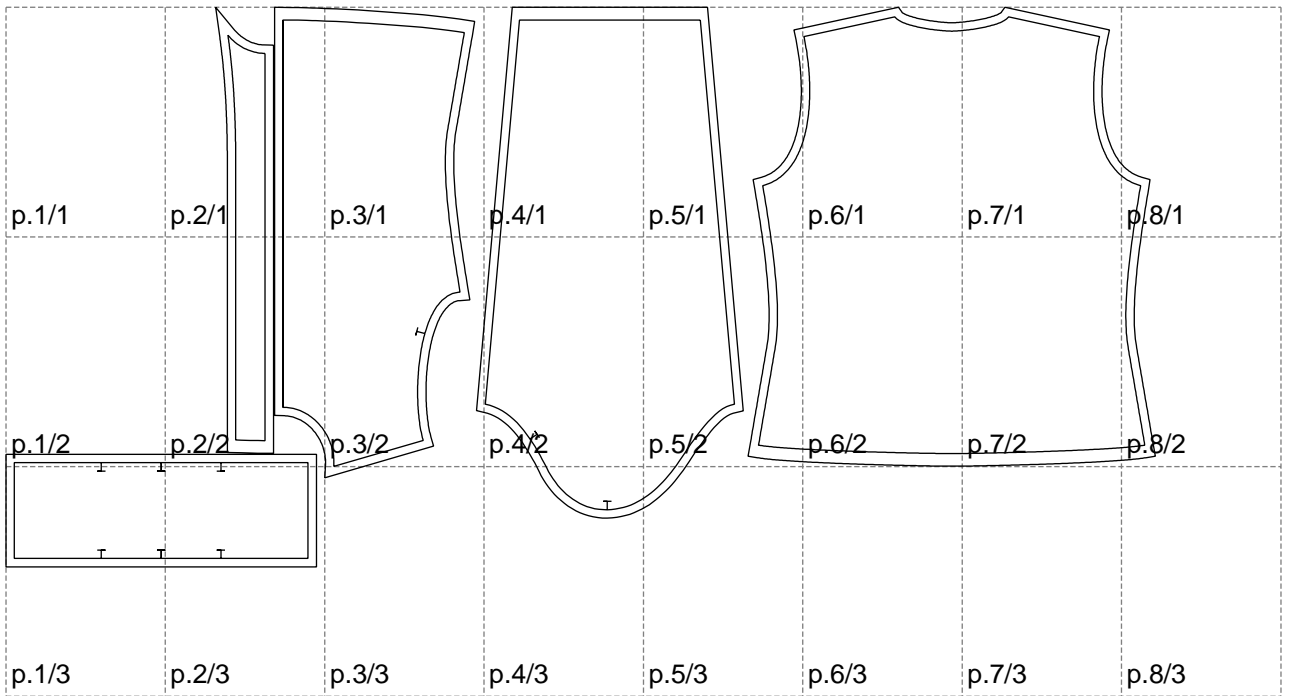

Not for print

Paper size: A4, size:1368.73 x666.15 mm

# Example

size:1499.00 x1108.34 mm

Maneken =1 ver.0

rz\_1=170

rz\_16=96

rz\_17=82

rz\_18=76

rz\_19=104

rz\_20=101.8

---

. . . . .  
. . . . .  
. . . . .