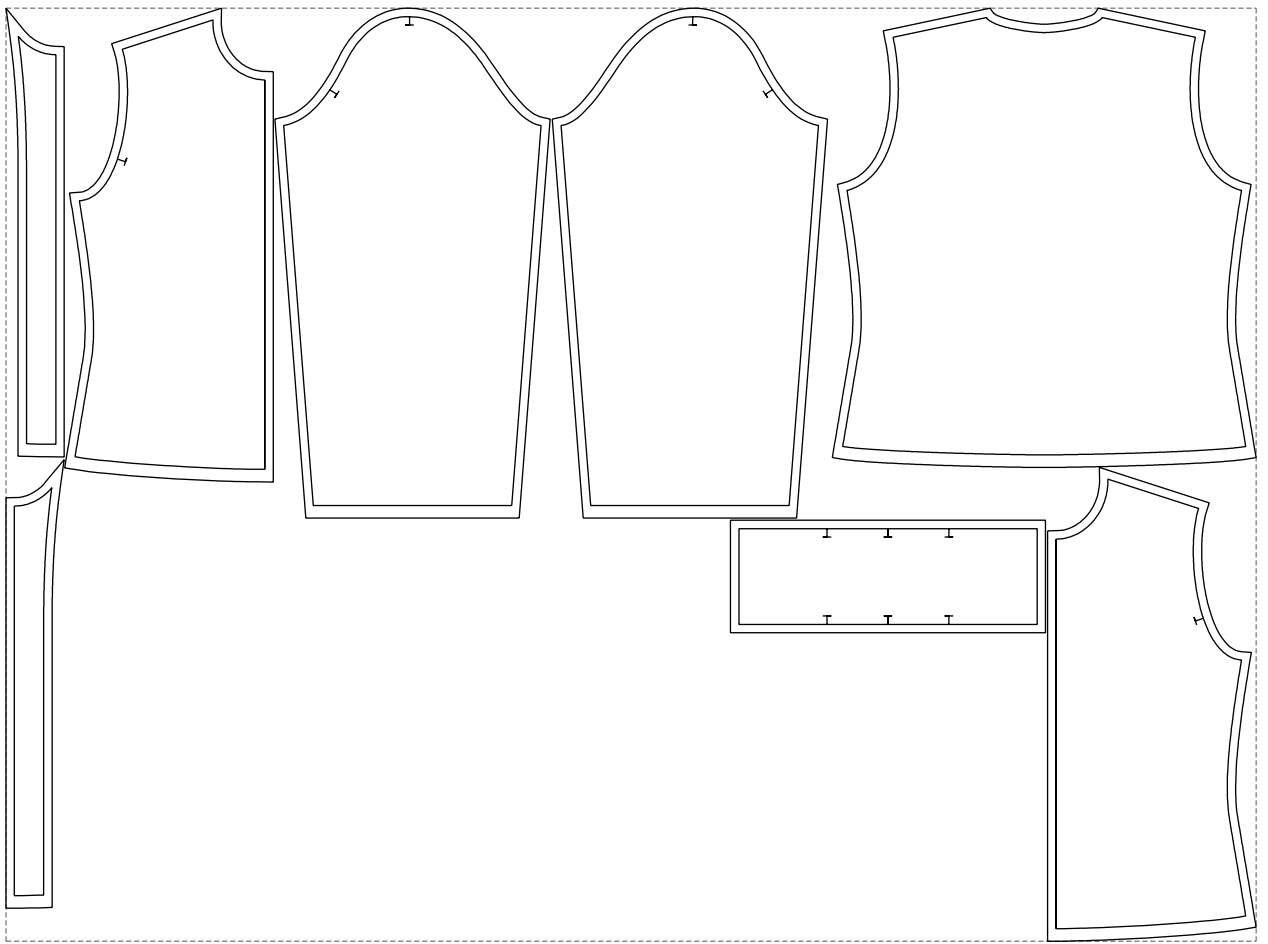

Not for print

Paper size: A4, size:1167.34 x681.07 mm

Example

size:1488.93 x1111.43 mm

Maneken =1 ver.0

rz_1=170

rz_16=100

rz_17=85.4

rz_18=80.2

rz_19=108

rz_20=105.4

.
.
.