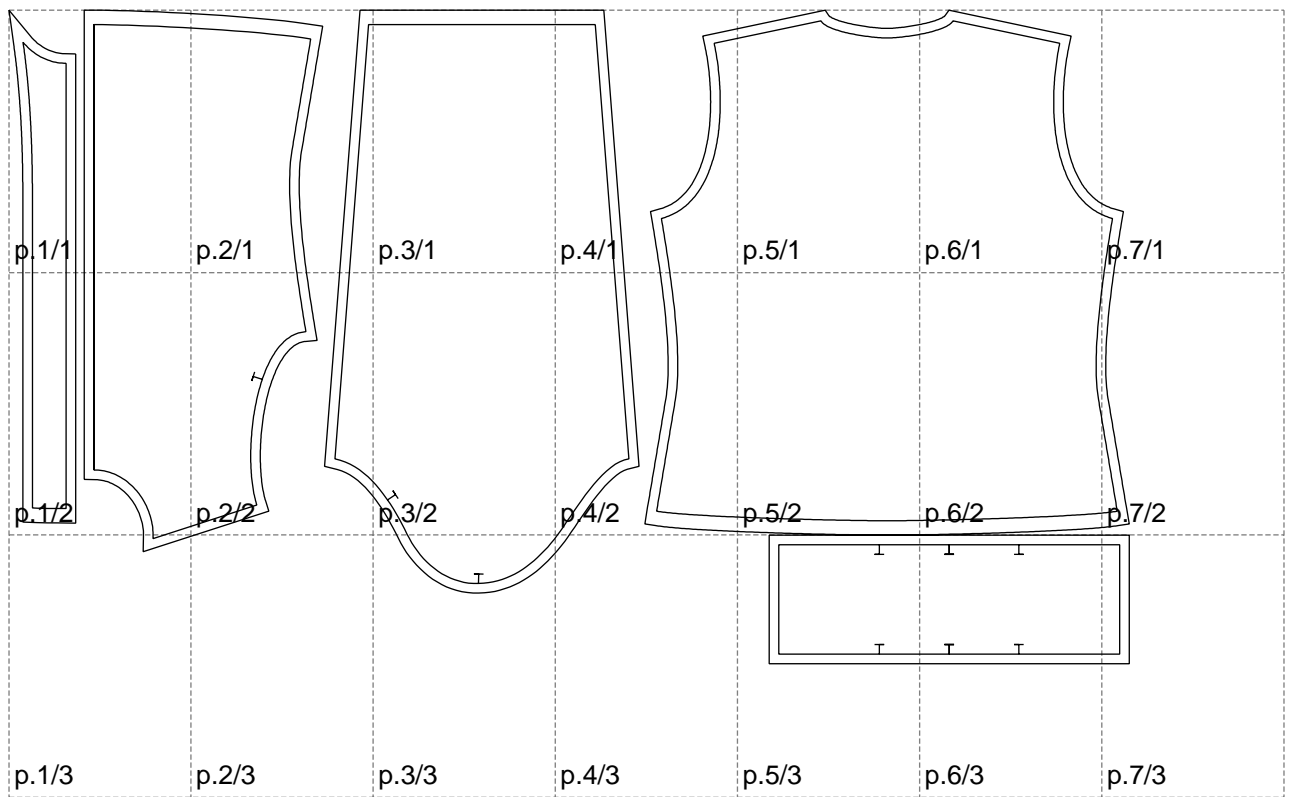

Not for print

Paper size: A4, size:1167.34 x681.07 mm

Example

size:1488.93 x1111.43 mm

Maneken =1 ver.0

rz_1=170

rz_16=100

rz_17=85.4

rz_18=80.2

rz_19=108

rz_20=105.4

.
.
.