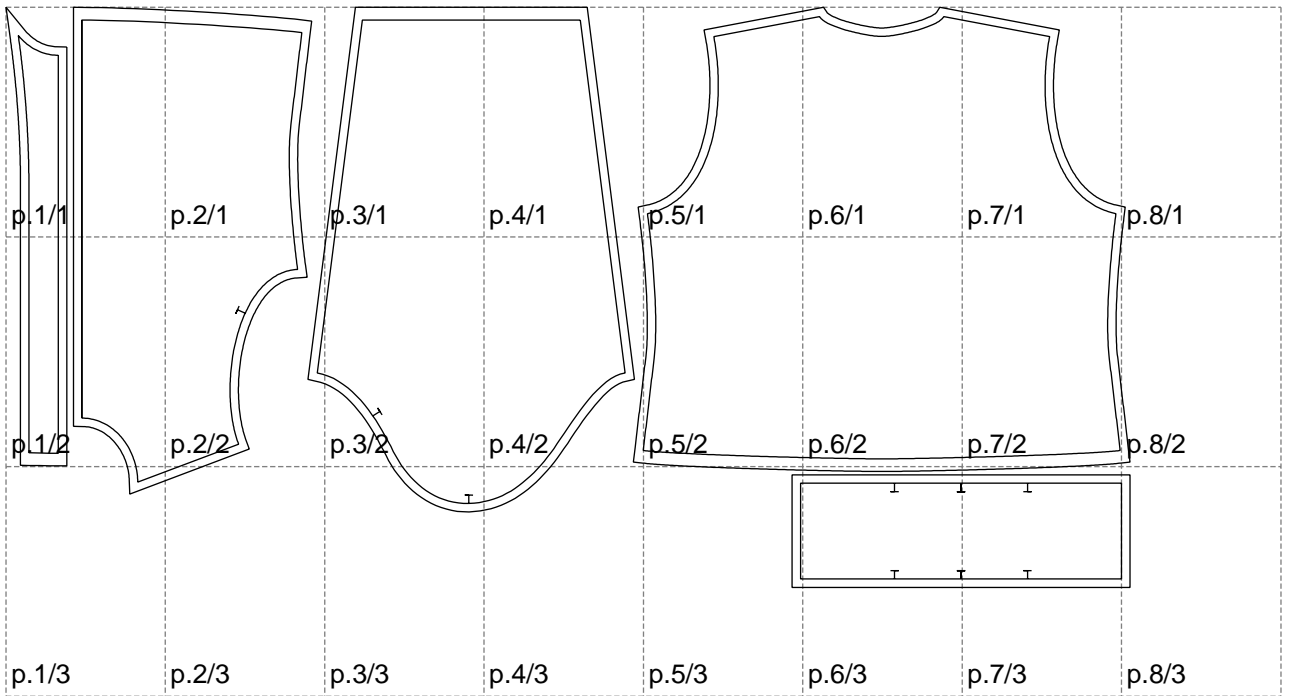

Not for print

Paper size: A4, size:1338.70 x690.67 mm

# Example

size:1448.77 x1135.75 mm

Maneken =1 ver.0

rz\_1=170

rz\_16=116

rz\_17=100

rz\_18=98.8

rz\_19=124

rz\_20=121

---

. . . . .  
. . . . .  
. . . . .