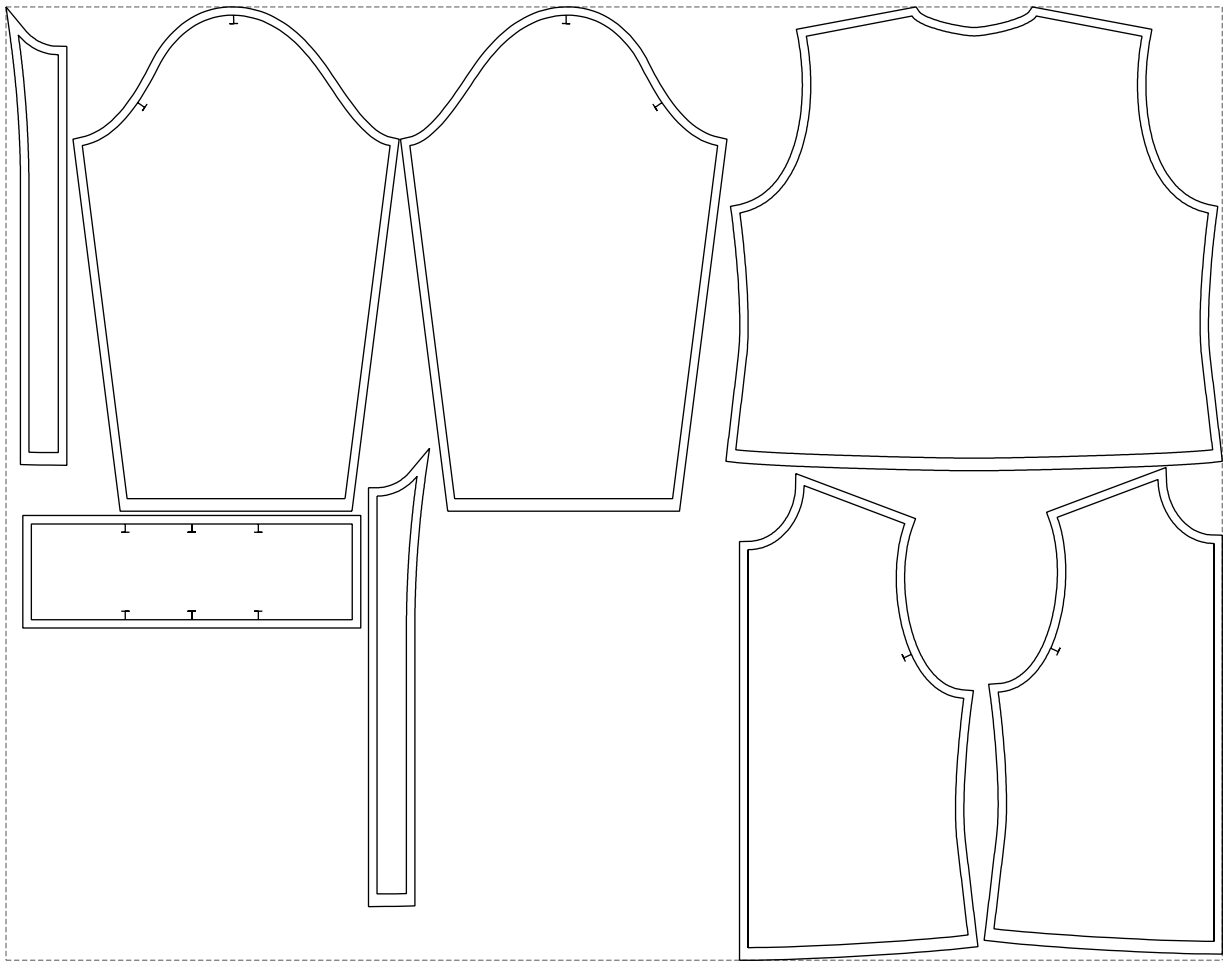

Not for print

Paper size: A4, size:1338.70 x690.67 mm

# Example

size:1448.77 x1135.75 mm

Maneken =1 ver.0

rz\_1=170

rz\_16=116

rz\_17=100

rz\_18=98.8

rz\_19=124