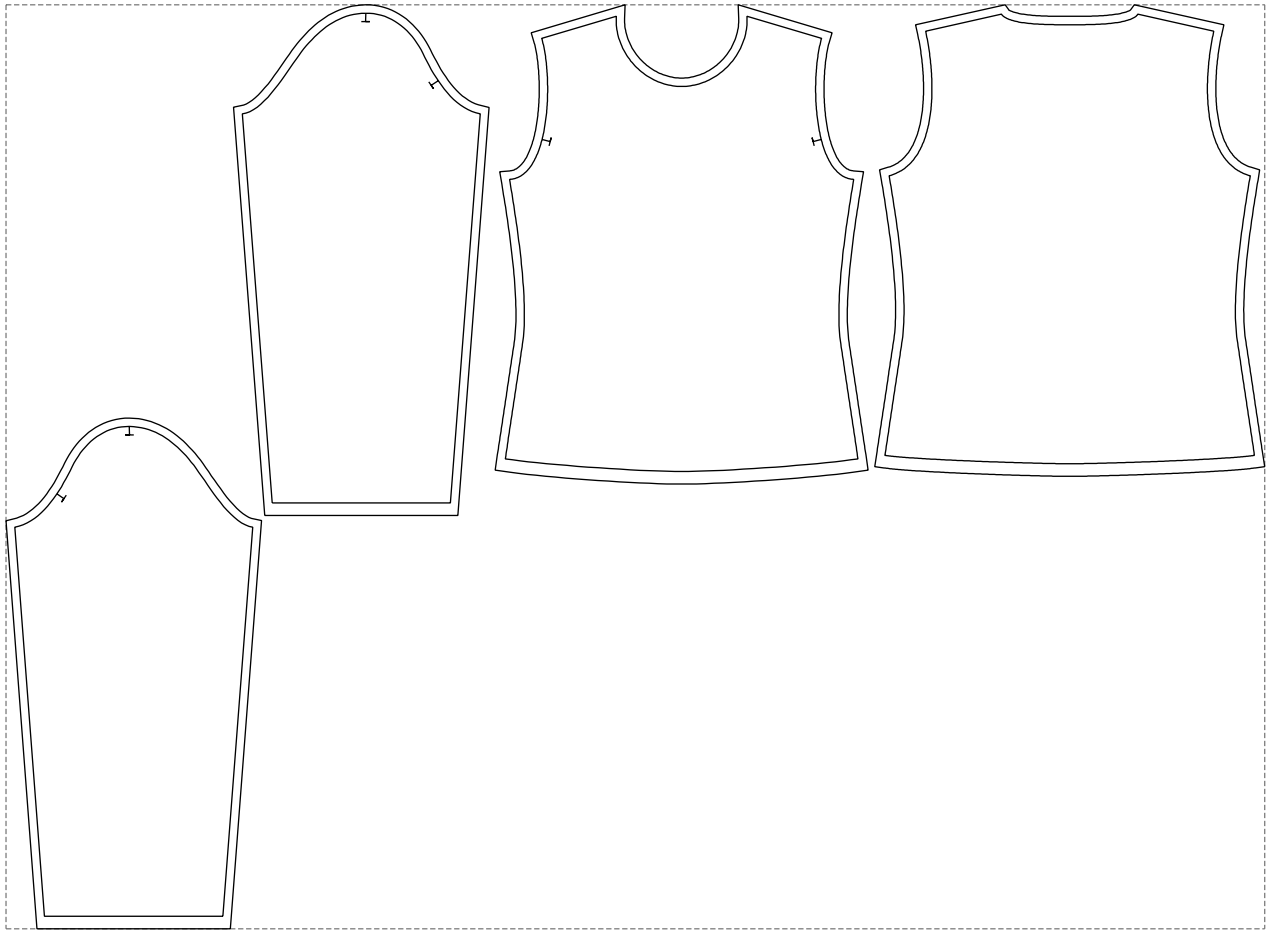

# Example

size:1499.00 x1100.61 mm

Maneken =1 ver.0

rz\_1=170

rz\_16=92

rz\_17=78.8

rz\_18=71.8

rz\_19=100