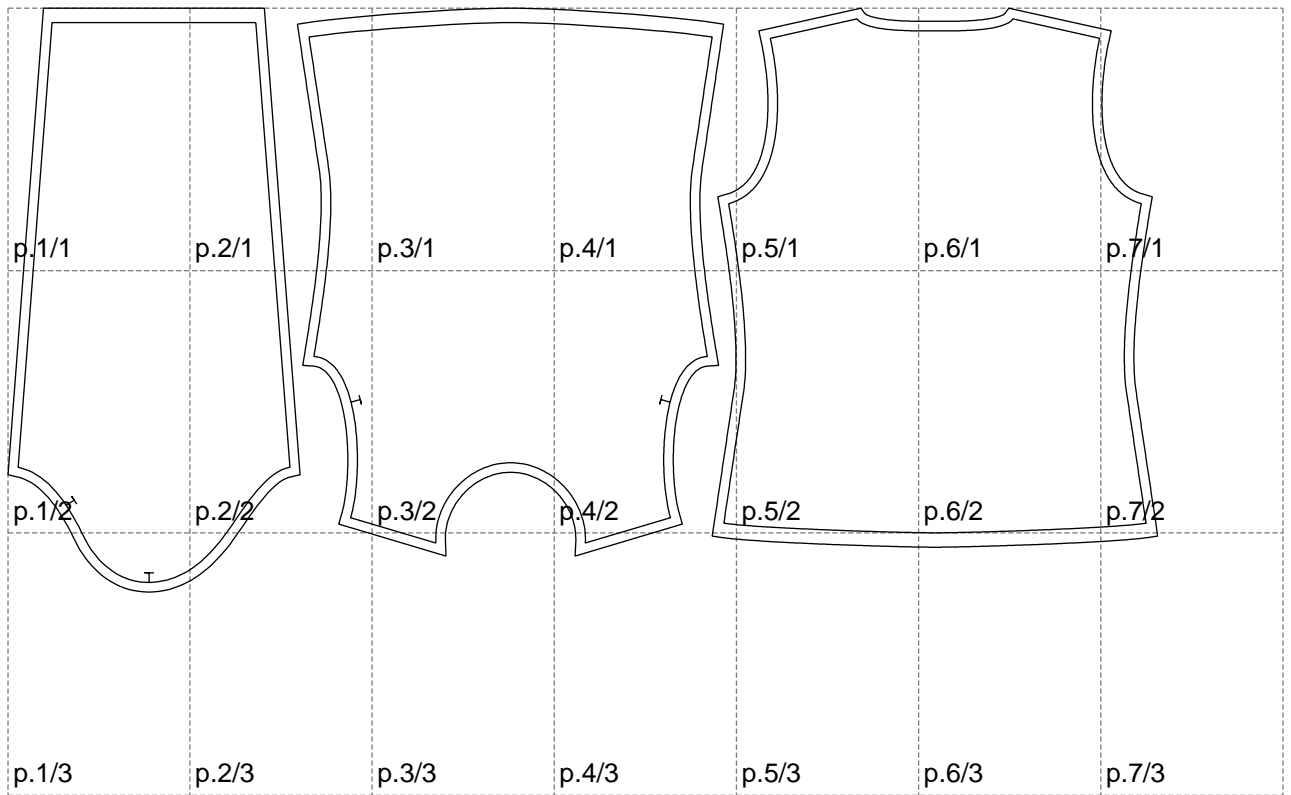

Not for print

Paper size: A4, size:1198.18 x608.34 mm

# Example

size:1499.00 x1100.61 mm

Maneken =1 ver.0

rz\_1=170

rz\_16=92

rz\_17=78.8

rz\_18=71.8

rz\_19=100

rz\_20=98.1

---

. . . . .  
. . . . .  
. . . . .