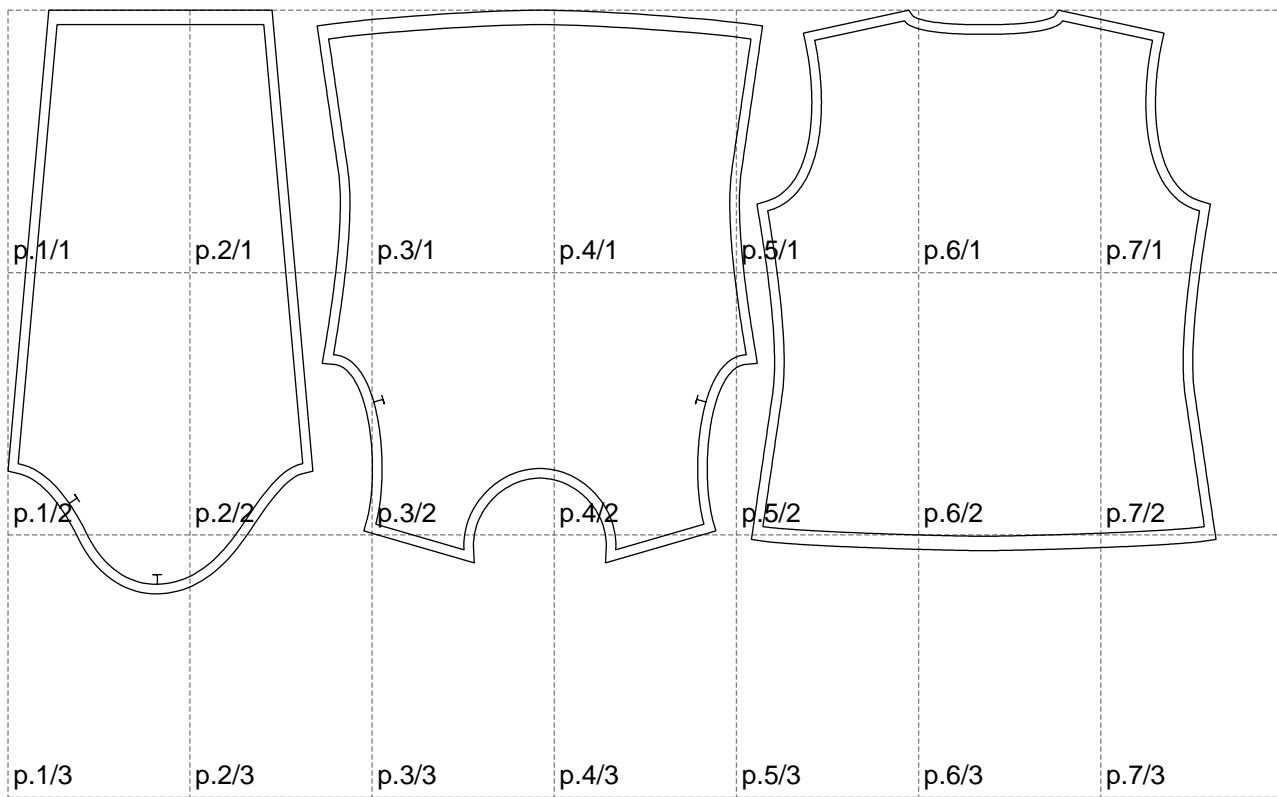

Not for print

Paper size: A4, size:1258.86 x608.17 mm

# Example

size:1499.00 x1148.32 mm

Maneken =1 ver.0

rz\_1=170

rz\_16=96

rz\_17=82

rz\_18=76

rz\_19=104

rz\_20=101.8

---

. . . . .  
. . . . .  
. . . . .