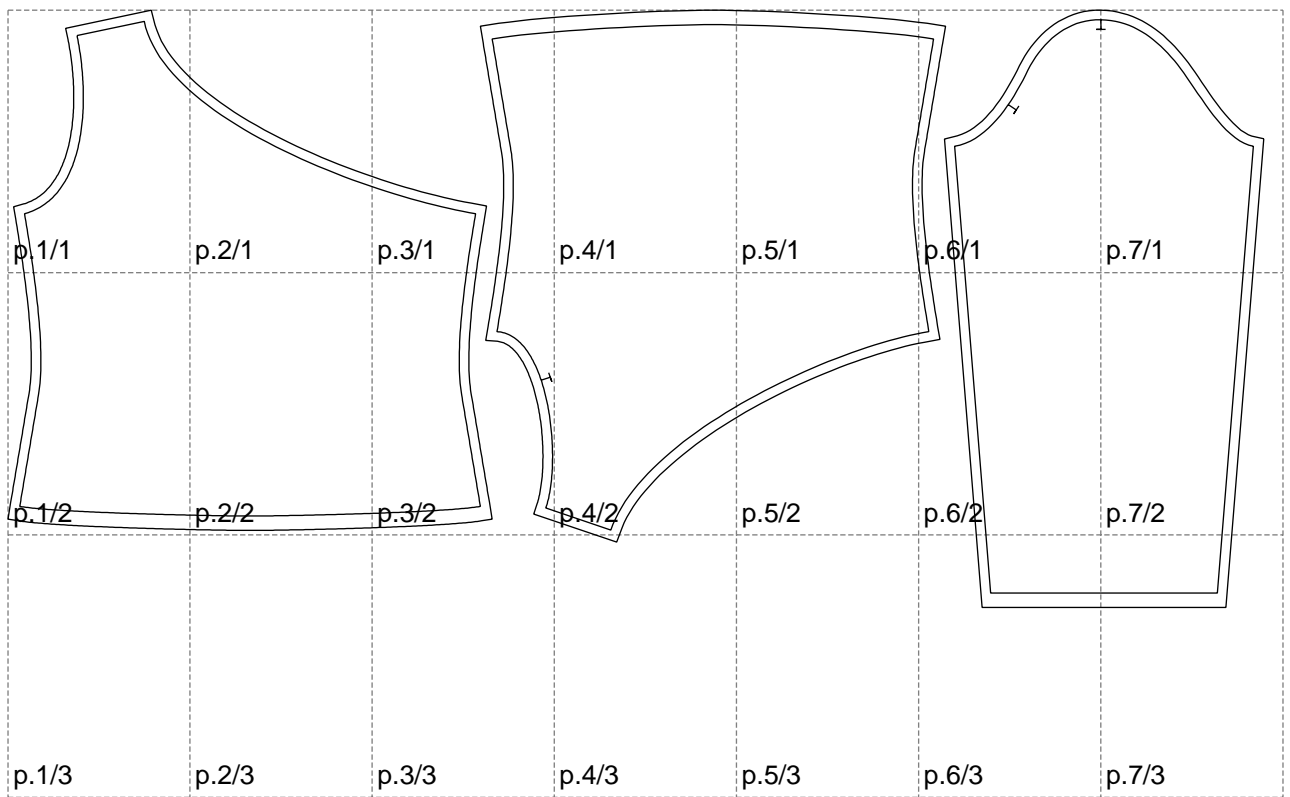

Not for print

Paper size: A4, size:1308.57 x622.41 mm

# Example

size:1328.26 x622.41 mm

Maneken =1 ver.0

rz\_1=170

rz\_16=100

rz\_17=85.4

rz\_18=80.2

rz\_19=108

rz\_20=105.4

---

. . . . .  
. . . . .  
. . . . .