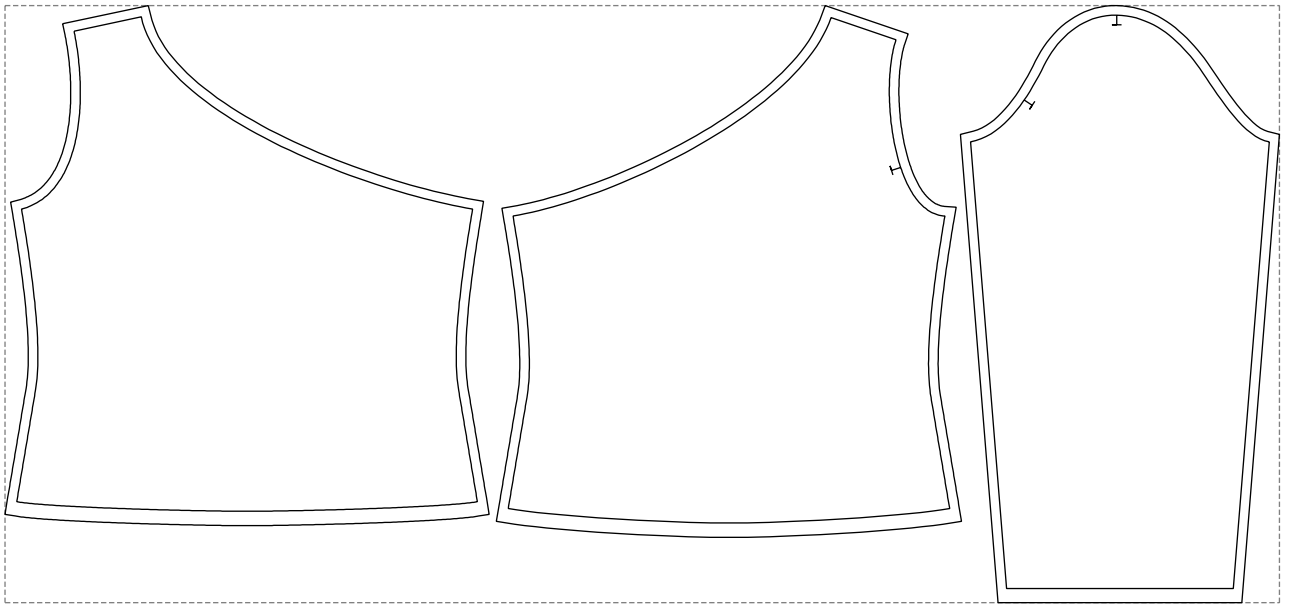

# Example

size:1328.26 x622.41 mm

Maneken =1 ver.0

rz\_1=170

rz\_16=100

rz\_17=85.4

rz\_18=80.2

rz\_19=108