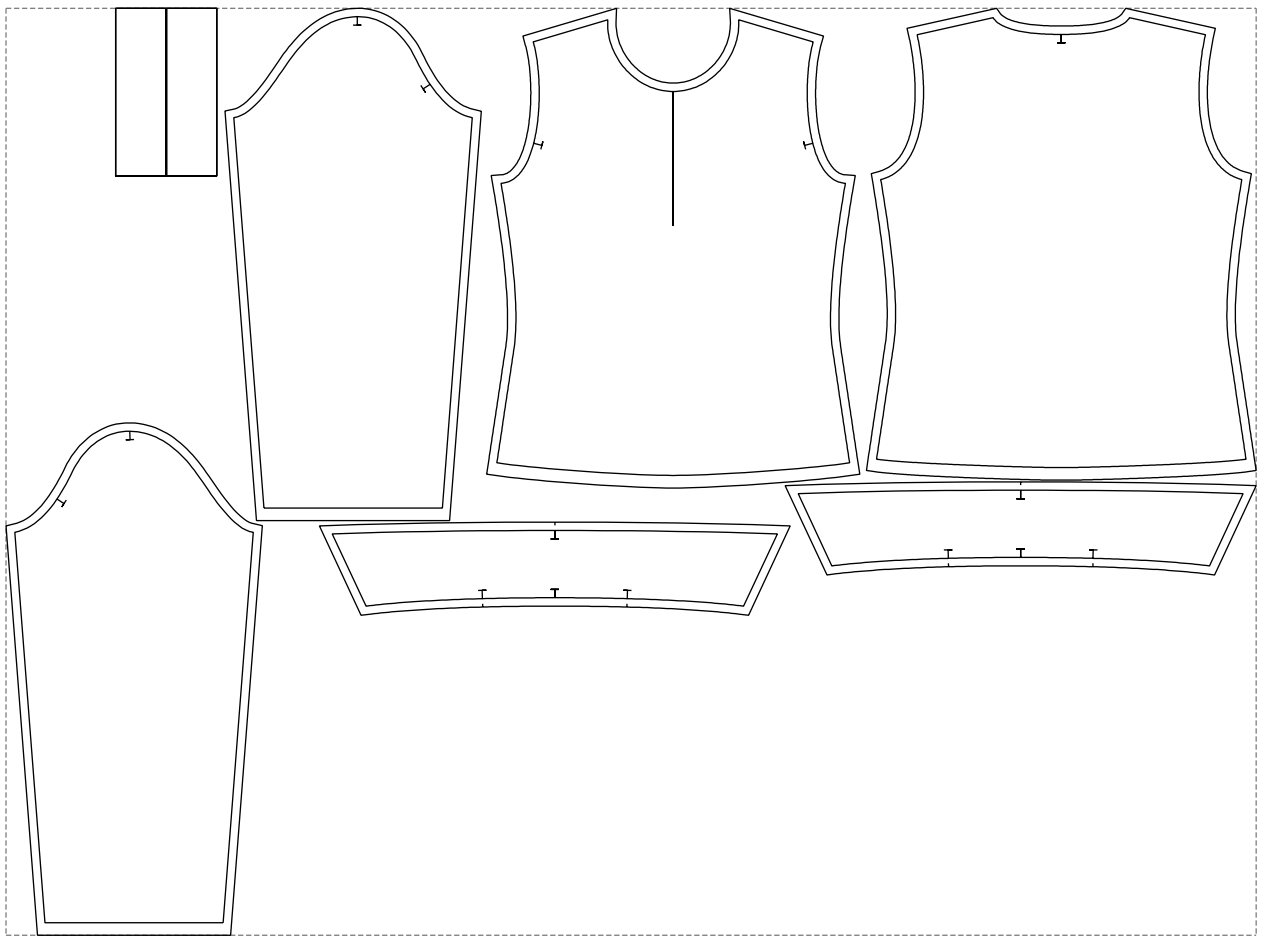

Not for print

Paper size: A4, size:1247.98 x672.97 mm

# Example

size:1488.97 x1104.23 mm

Maneken =1 ver.0

rz\_1=170

rz\_16=92

rz\_17=78.8

rz\_18=71.8

rz\_19=100