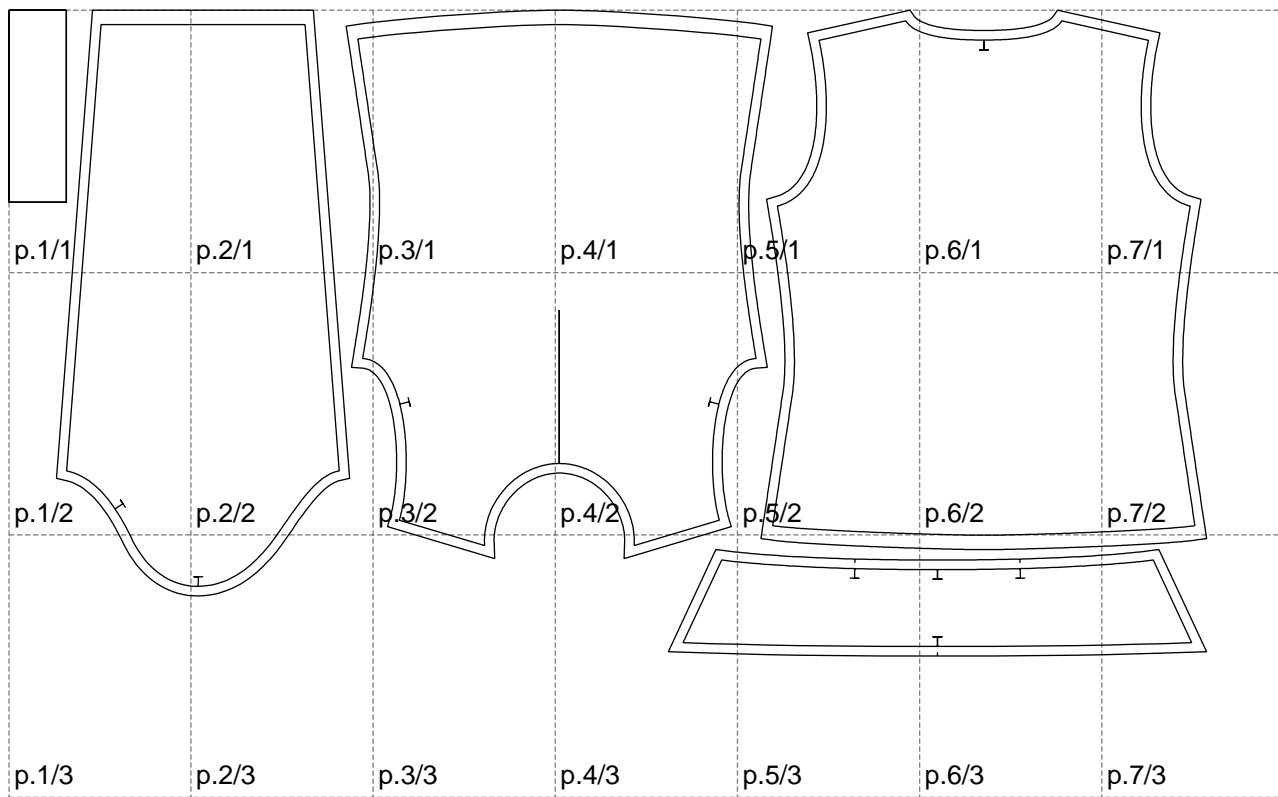

Not for print

Paper size: A4, size:1247.98 x672.97 mm

# Example

size:1488.97 x1104.23 mm

Maneken =1 ver.0

rz\_1=170

rz\_16=92

rz\_17=78.8

rz\_18=71.8

rz\_19=100

rz\_20=98.1

---

. . . . .  
. . . . .  
. . . . .