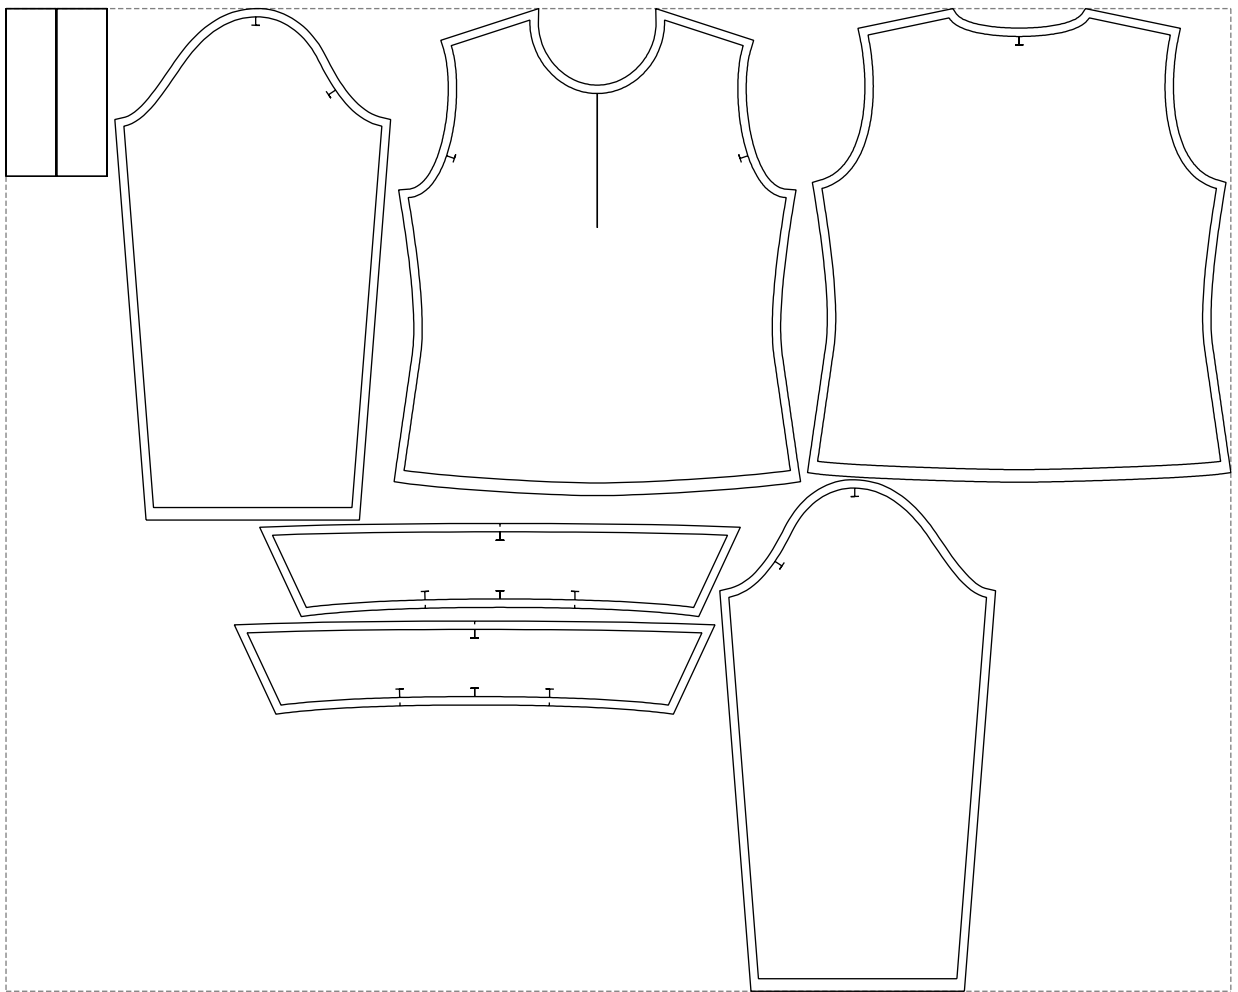

Not for print

Paper size: A4, size:1358.73 x672.12 mm

# Example

size:1458.75 x1170.71 mm

Maneken =1 ver.0

rz\_1=170

rz\_16=100

rz\_17=85.4

rz\_18=80.2

rz\_19=108

rz\_20=105.4

---

. . . . .  
. . . . .  
. . . . .