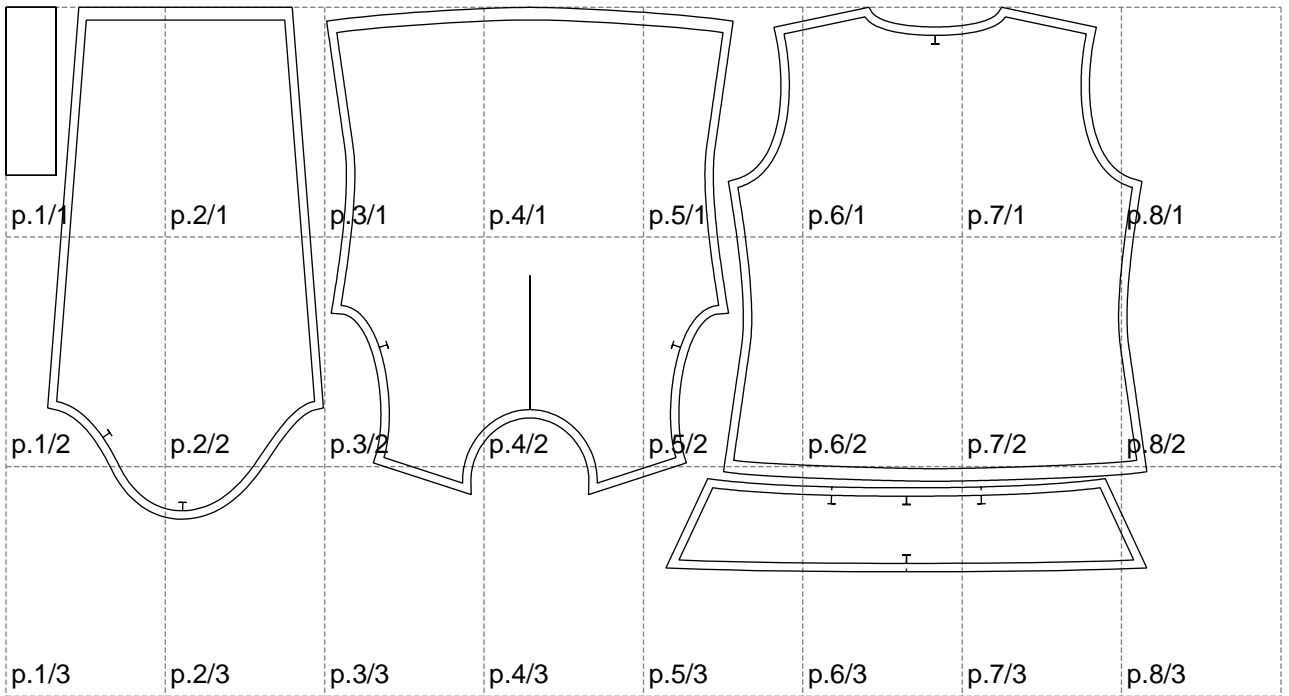

Not for print

Paper size: A4, size:1358.73 x672.12 mm

# Example

size:1458.75 x1170.71 mm

Maneken =1 ver.0

rz\_1=170

rz\_16=100

rz\_17=85.4

rz\_18=80.2

rz\_19=108

rz\_20=105.4

---

. . . . .  
. . . . .  
. . . . .