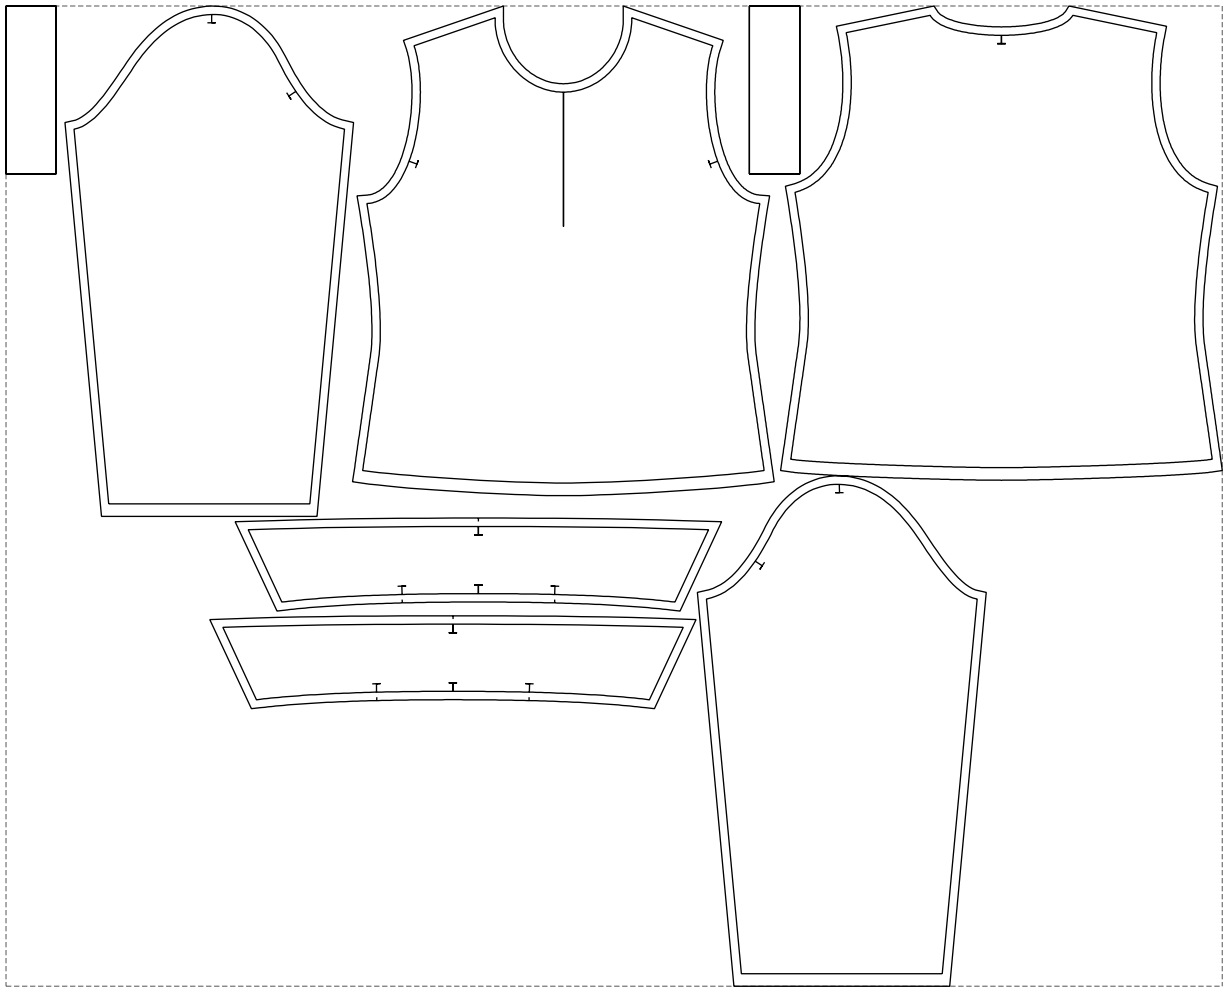

Not for print

Paper size: A4, size:1358.80 x677.75 mm

# Example

size:1448.69 x1167.60 mm

Maneken =1 ver.0

rz\_1=170

rz\_16=104

rz\_17=88.9

rz\_18=84.4

rz\_19=112