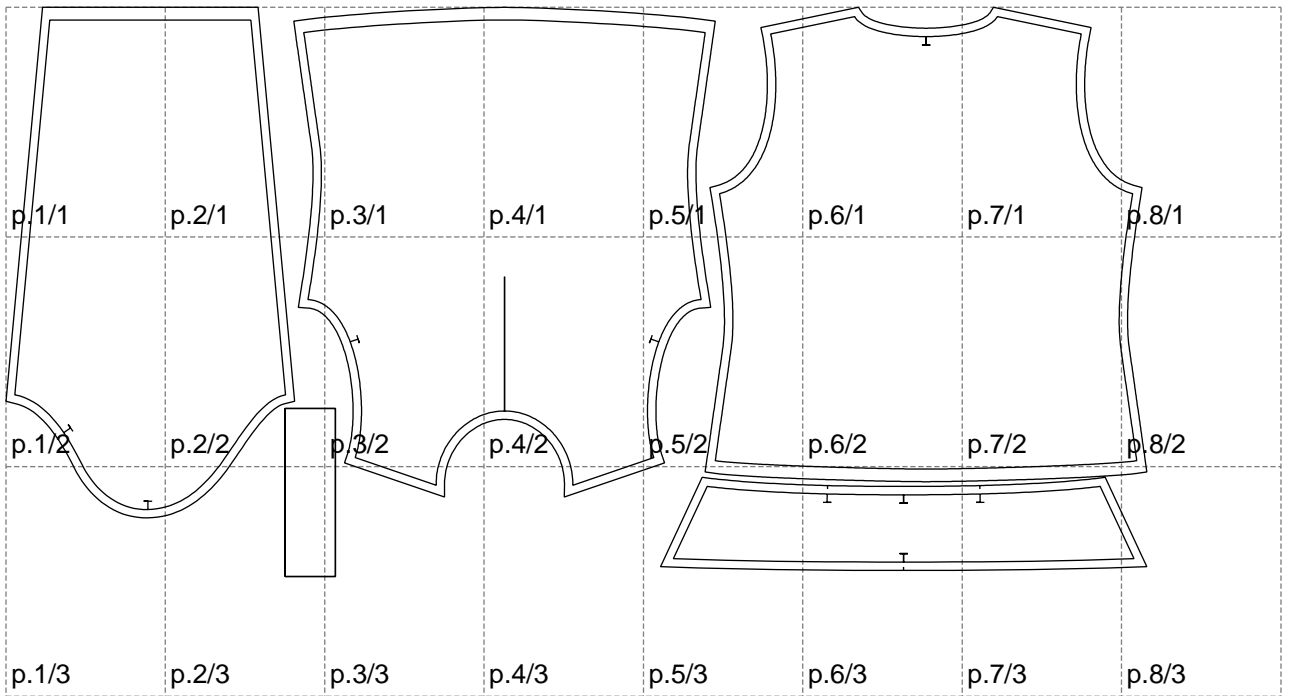

Not for print

Paper size: A4, size:1358.80 x677.75 mm

# Example

size:1448.69 x1167.60 mm

Maneken =1 ver.0

rz\_1=170

rz\_16=104

rz\_17=88.9

rz\_18=84.4

rz\_19=112

rz\_20=109.3

---

. . . . .  
. . . . .  
. . . . .