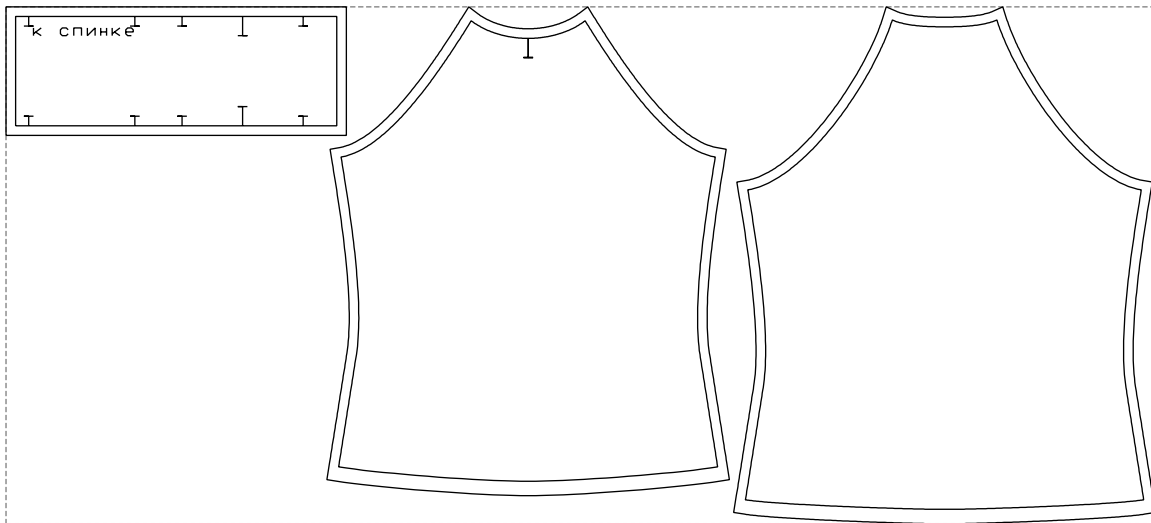

# Example

size:1197.88 x538.74 mm

Maneken =1 ver.0

rz\_1=170

rz\_16=88

rz\_17=75.6

rz\_18=67.6

rz\_19=96