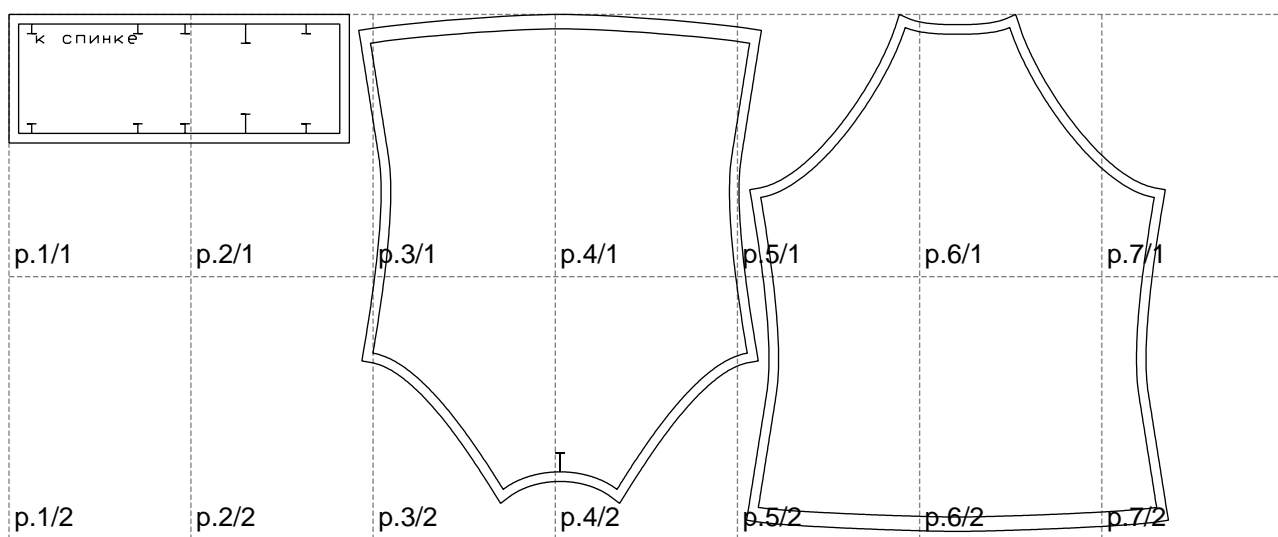

Not for print

Paper size: A4, size:1208.22 x538.74 mm

# Example

size:1197.88 x538.74 mm

Maneken =1 ver.0

rz\_1=170

rz\_16=88

rz\_17=75.6

rz\_18=67.6

rz\_19=96

rz\_20=94.6

---

. . . . .  
. . . . .  
. . . . .