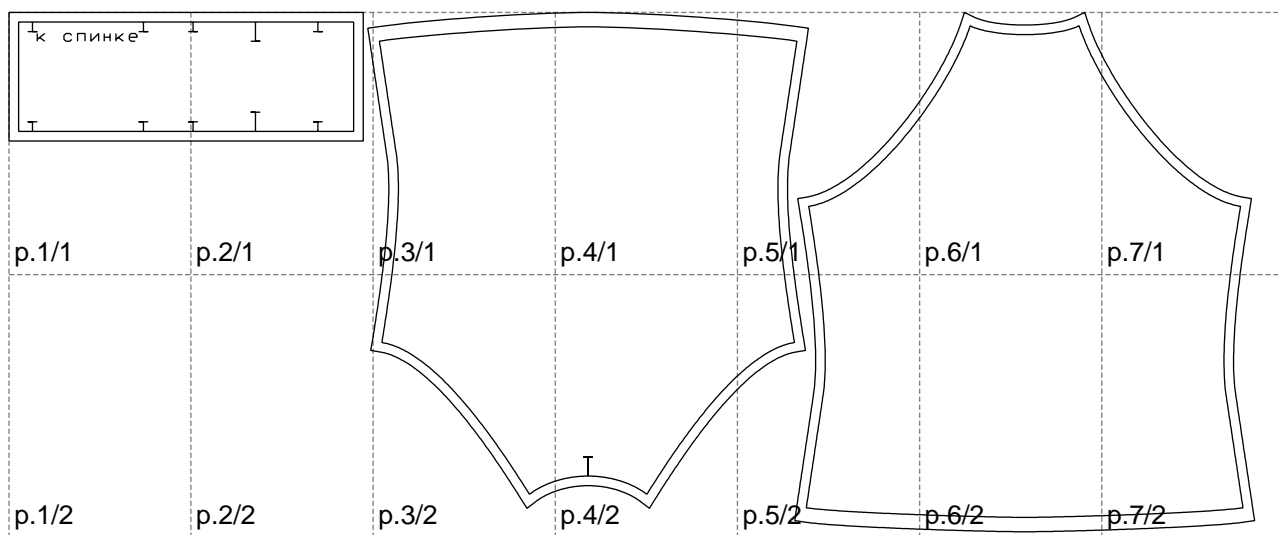

Not for print

Paper size: A4, size:1298.04 x541.18 mm

# Example

size:1267.00 x541.18 mm

Maneken =1 ver.0

rz\_1=170

rz\_16=96

rz\_17=82

rz\_18=76

rz\_19=104

rz\_20=101.8

---

. . . . .  
. . . . .  
. . . . .