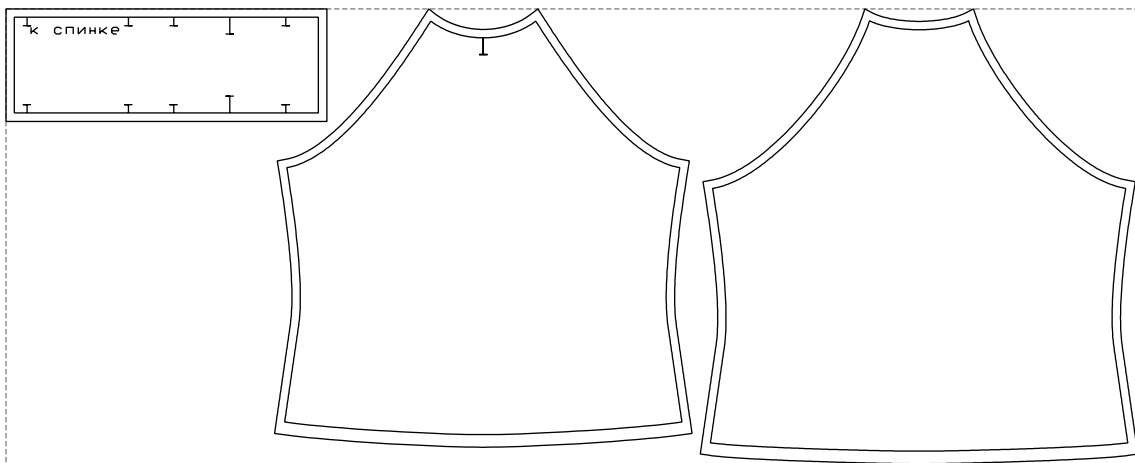

Not for print

Paper size: A4, size:1399.00 x541.86 mm

# Example

size:1348.08 x541.86 mm

Maneken =1 ver.0

rz\_1=170

rz\_16=104

rz\_17=88.9

rz\_18=84.4

rz\_19=112