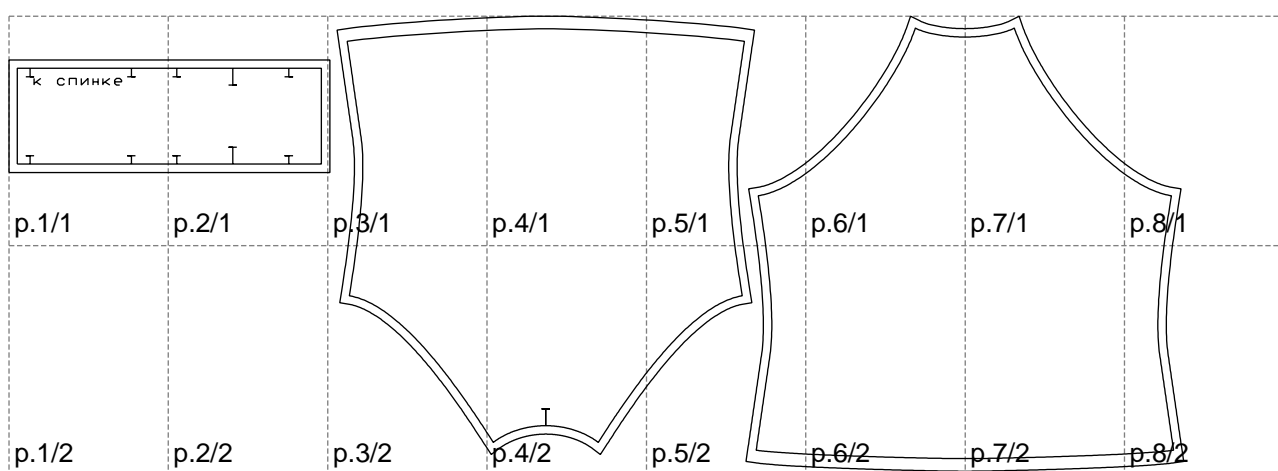

Not for print

Paper size: A4, size:1399.00 x541.86 mm

# Example

size:1348.08 x541.86 mm

Maneken =1 ver.0

rz\_1=170

rz\_16=104

rz\_17=88.9

rz\_18=84.4

rz\_19=112

rz\_20=109.3

---

. . . . .  
. . . . .  
. . . . .