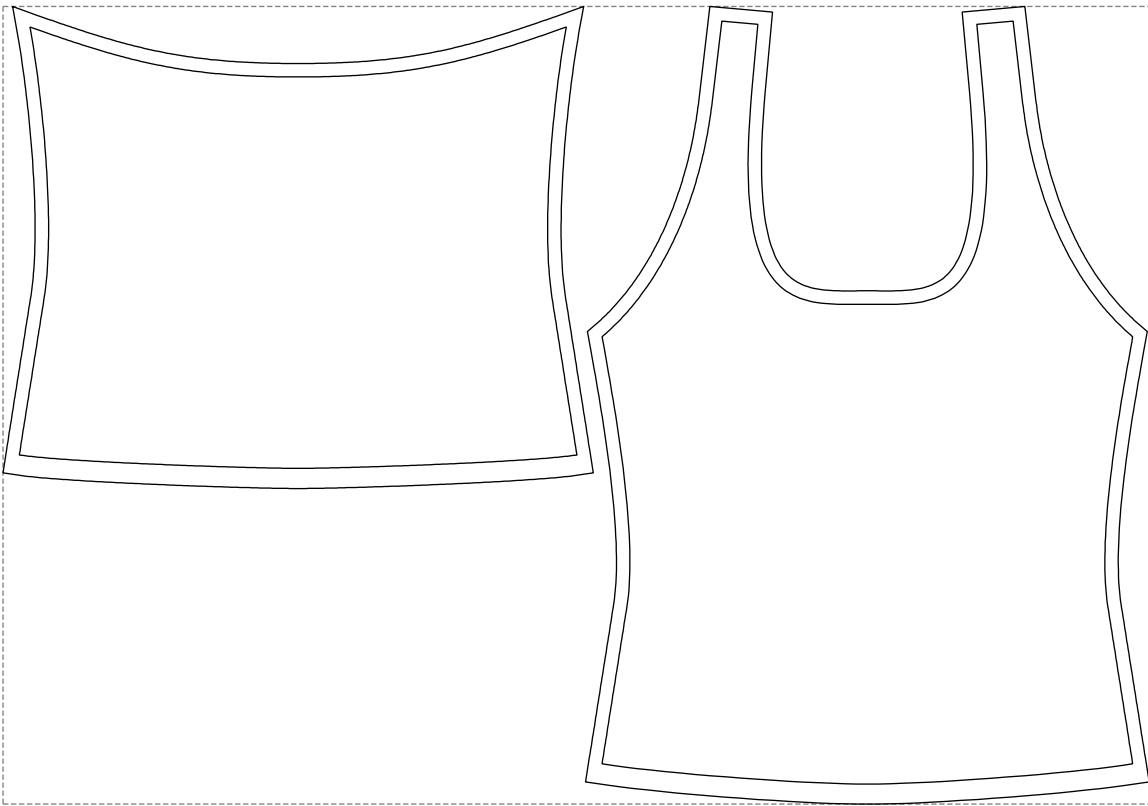

# Example

size:853.18 x593.88 mm

Maneken =1 ver.0

rz\_1=170

rz\_16=88

rz\_17=75.6

rz\_18=67.6

rz\_19=96