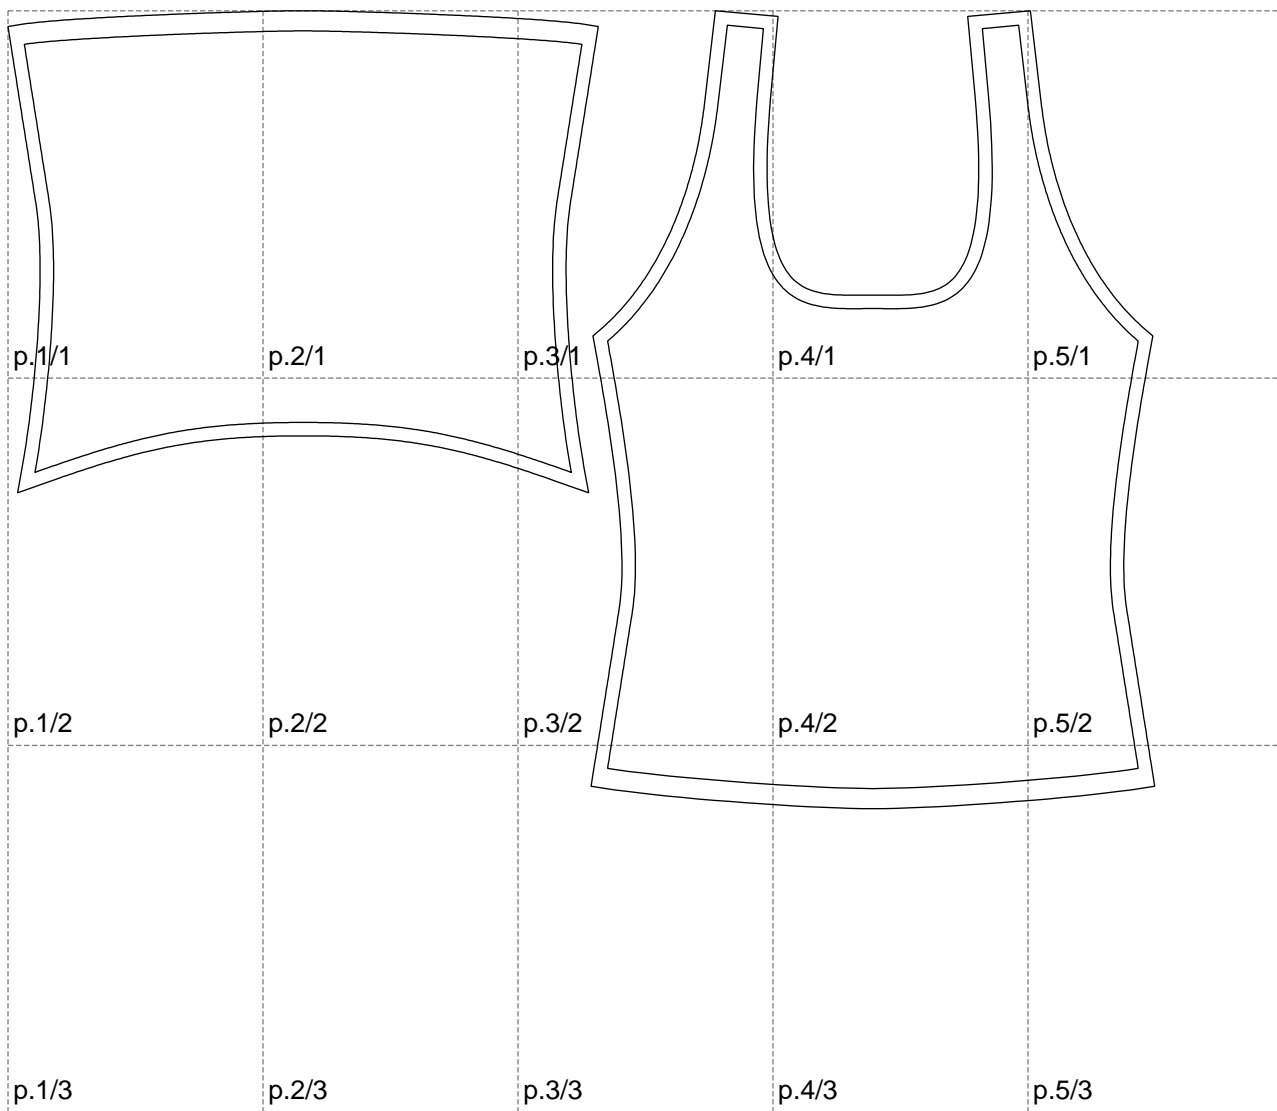

Not for print

Paper size: A4, size:853.57 x593.88 mm

# Example

size:853.18 x593.88 mm

Maneken =1 ver.0

rz\_1=170

rz\_16=88

rz\_17=75.6

rz\_18=67.6

rz\_19=96

rz\_20=94.6

---

. . . . .  
. . . . .  
. . . . .