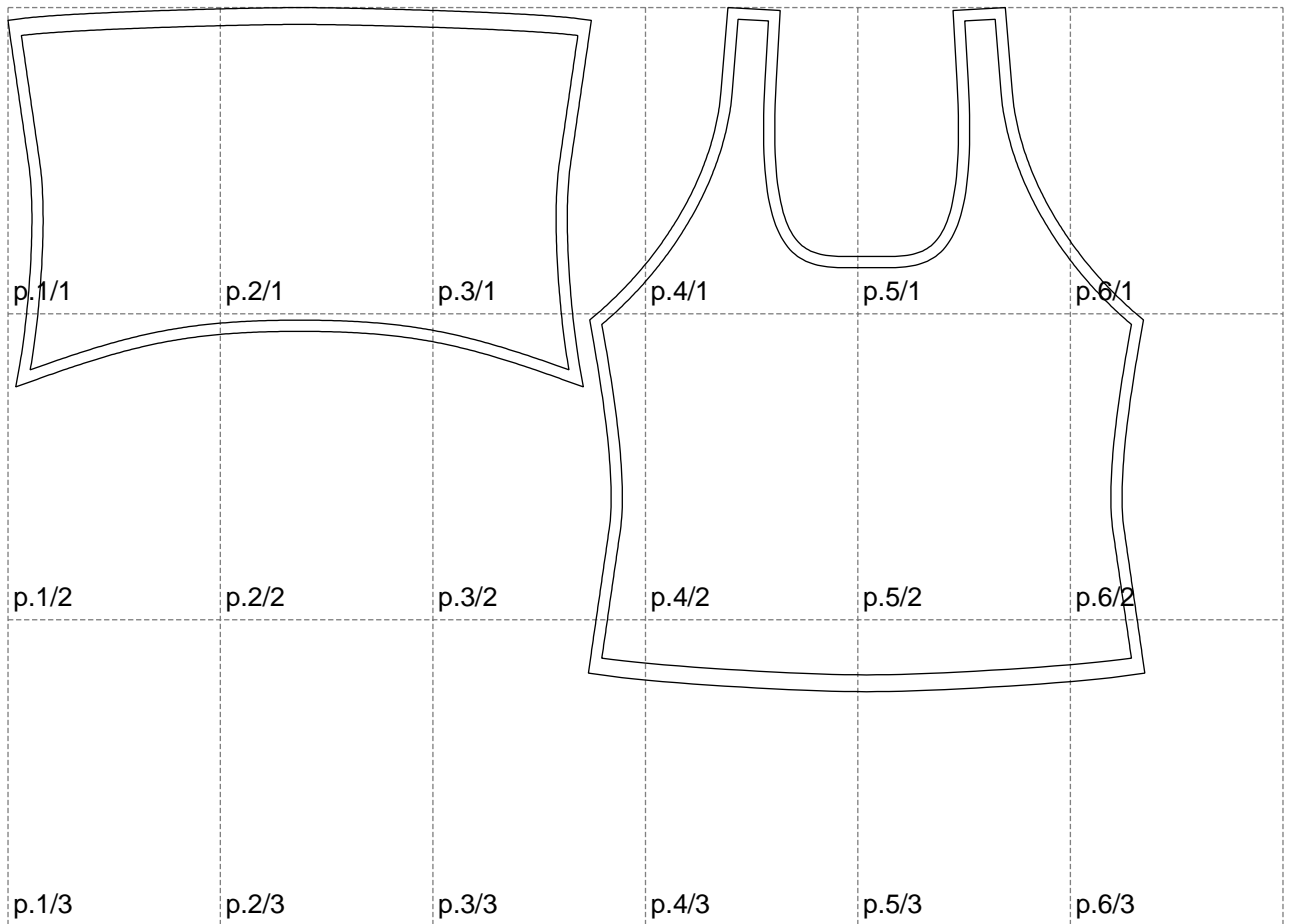

Not for print

Paper size: A4, size:1015.55 x610.99 mm

Example

size:1025.17 x610.99 mm

Maneken =1 ver.0

rz_1=170

rz_16=104

rz_17=88.9

rz_18=84.4

rz_19=112

rz_20=109.3

.
.
.