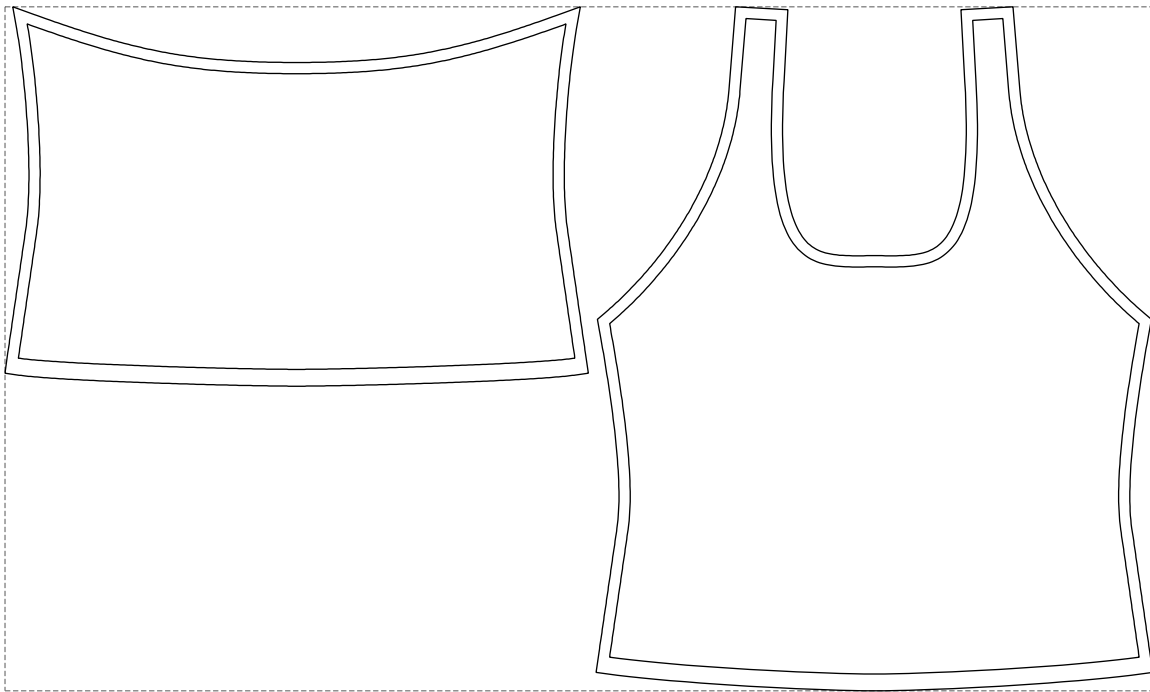

Not for print

Paper size: A4, size:1015.55 x610.99 mm

Example

size:1025.17 x610.99 mm

Maneken =1 ver.0

rz_1=170

rz_16=104

rz_17=88.9

rz_18=84.4

rz_19=112

rz_20=109.3

.
.
.