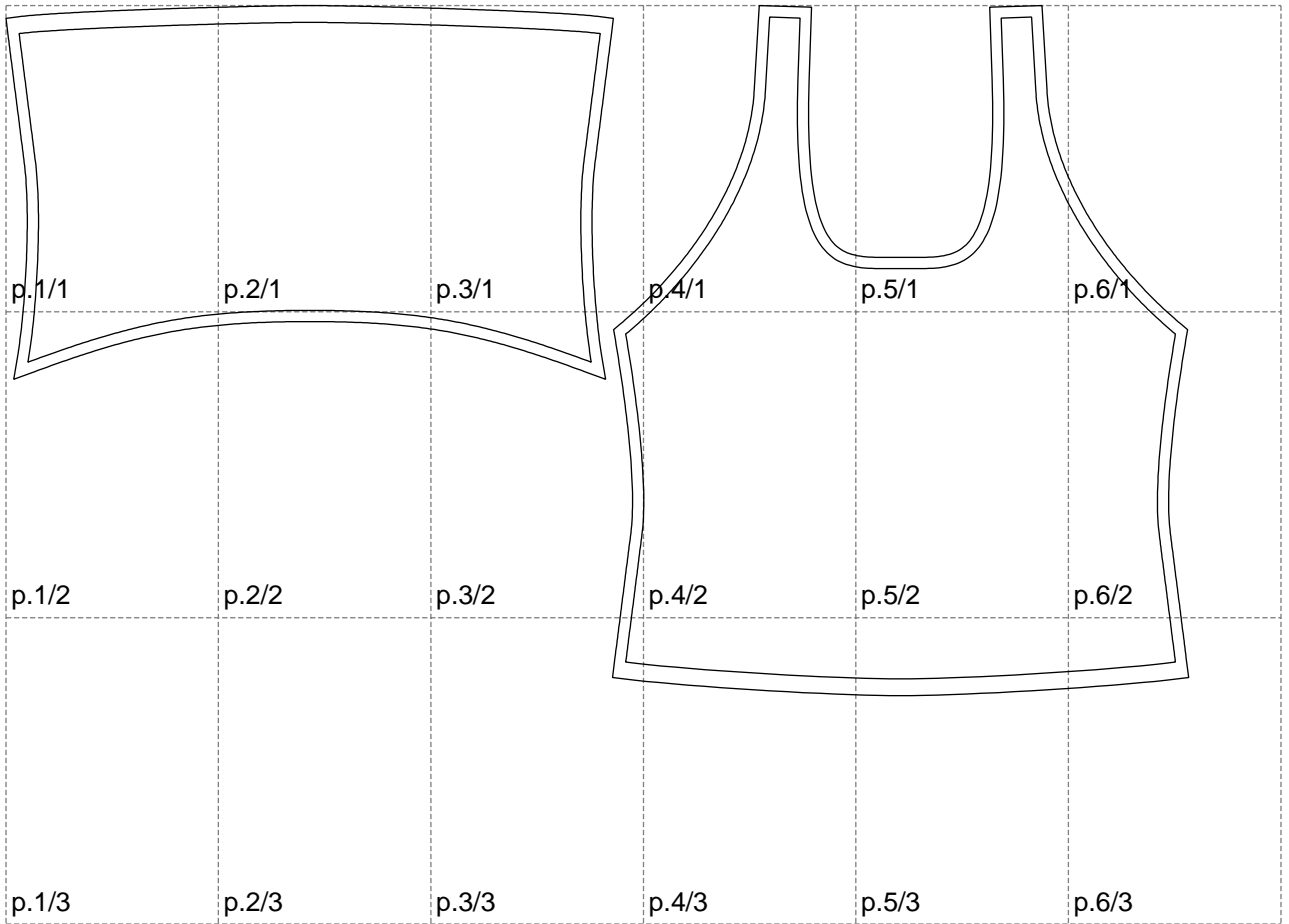

Not for print

Paper size: A4, size:1056.45 x616.36 mm

# Example

size:1066.12 x616.36 mm

Maneken =1 ver.0

rz\_1=170

rz\_16=108

rz\_17=92.5

rz\_18=89.2

rz\_19=116

rz\_20=113

---

. . . . .  
. . . . .  
. . . . .