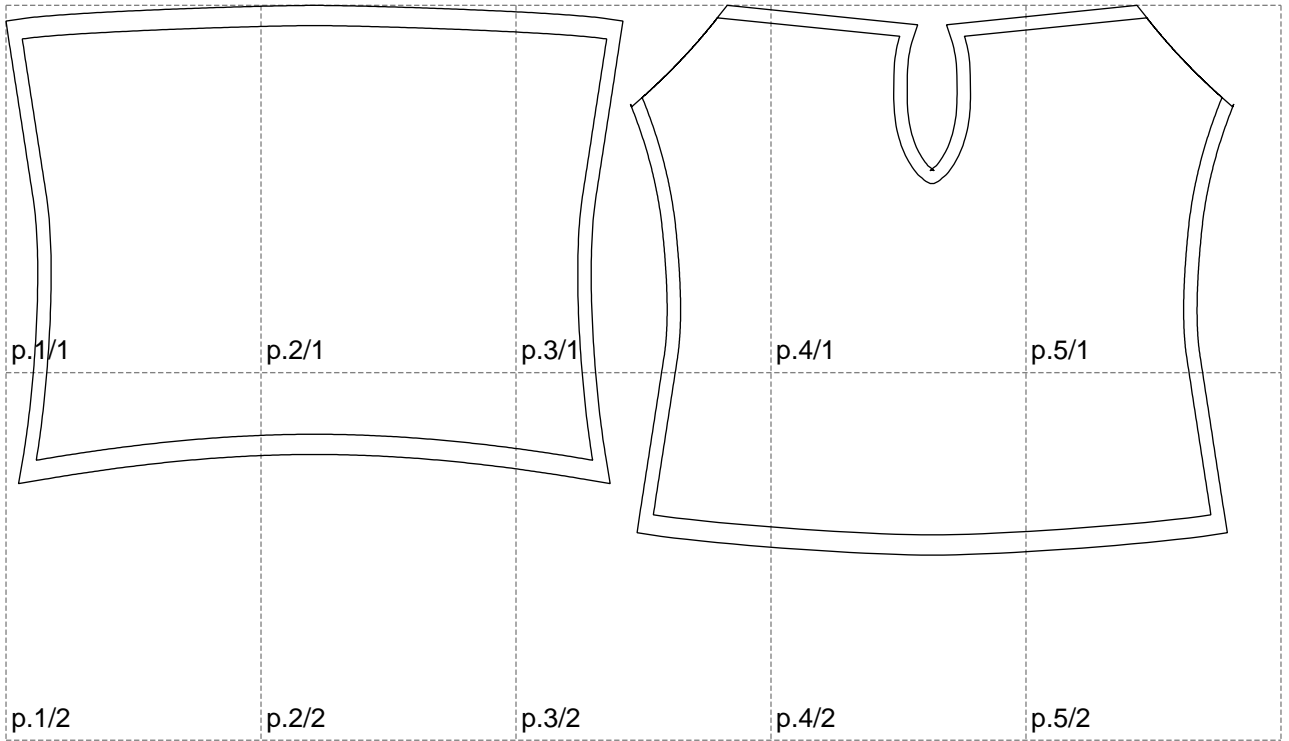

Not for print

Paper size: A4, size:914.02 x409.09 mm

Example

size:913.56 x409.09 mm

Maneken =1 ver.0

rz_1=170

rz_16=92

rz_17=78.8

rz_18=71.8

rz_19=100

rz_20=98.1

.
.
.