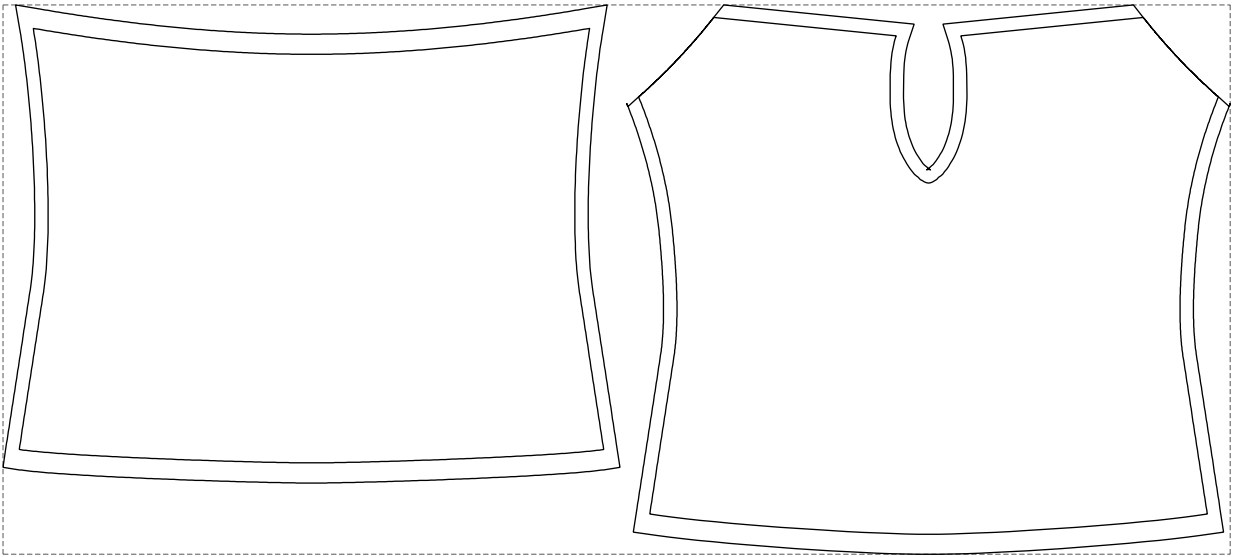

Not for print

Paper size: A4, size:914.02 x409.09 mm

Example

size:913.56 x409.09 mm

Maneken =1 ver.0

rz_1=170

rz_16=92

rz_17=78.8

rz_18=71.8

rz_19=100

rz_20=98.1

.
.
.