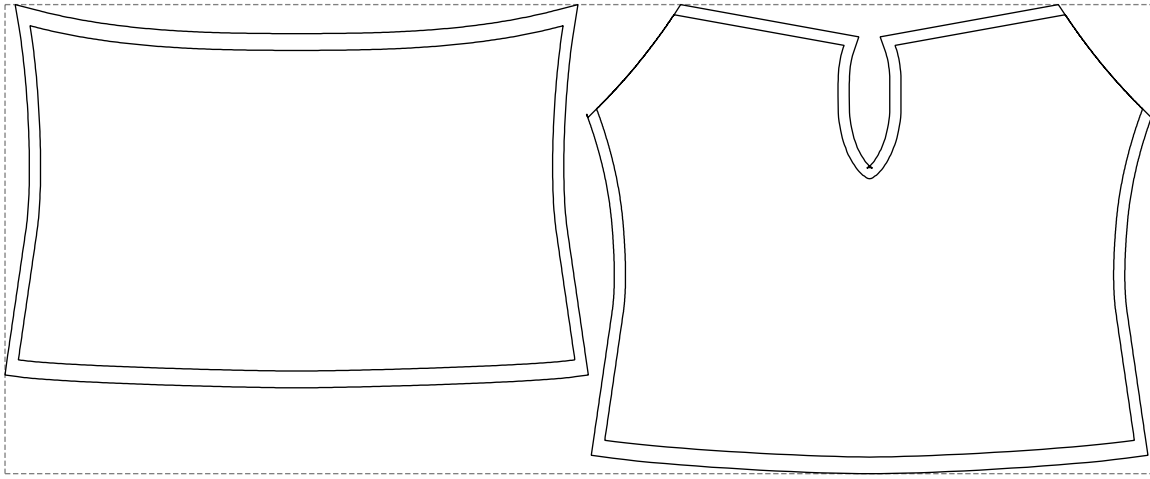

Not for print

Paper size: A4, size:1025.64 x419.26 mm

Example

size:1025.17 x419.26 mm

Maneken =1 ver.0

rz_1=170

rz_16=104

rz_17=88.9

rz_18=84.4

rz_19=112

rz_20=109.3

.
.
.