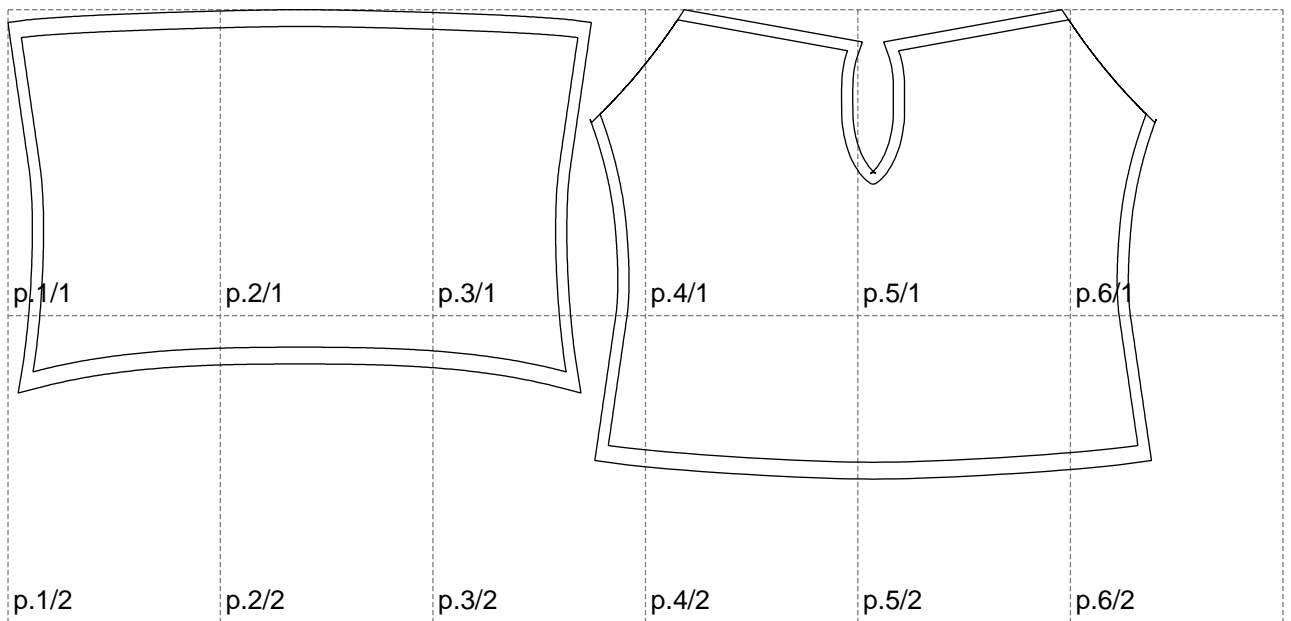

Not for print

Paper size: A4, size:1025.64 x419.26 mm

Example

size:1025.17 x419.26 mm

Maneken =1 ver.0

rz_1=170

rz_16=104

rz_17=88.9

rz_18=84.4

rz_19=112

rz_20=109.3

.
.
.