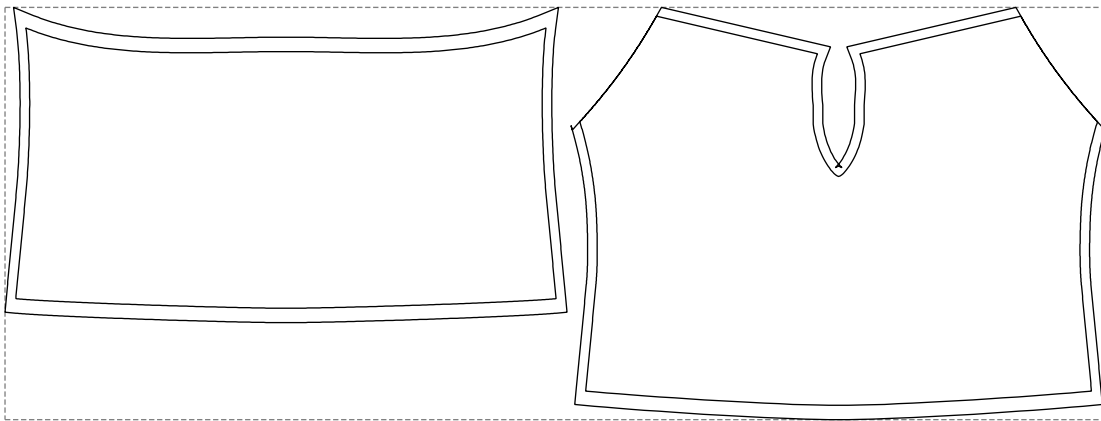

Not for print

Paper size: A4, size:1148.00 x429.84 mm

# Example

size:1147.76 x429.84 mm

Maneken =1 ver.0

rz\_1=170

rz\_16=116

rz\_17=100

rz\_18=98.8

rz\_19=124