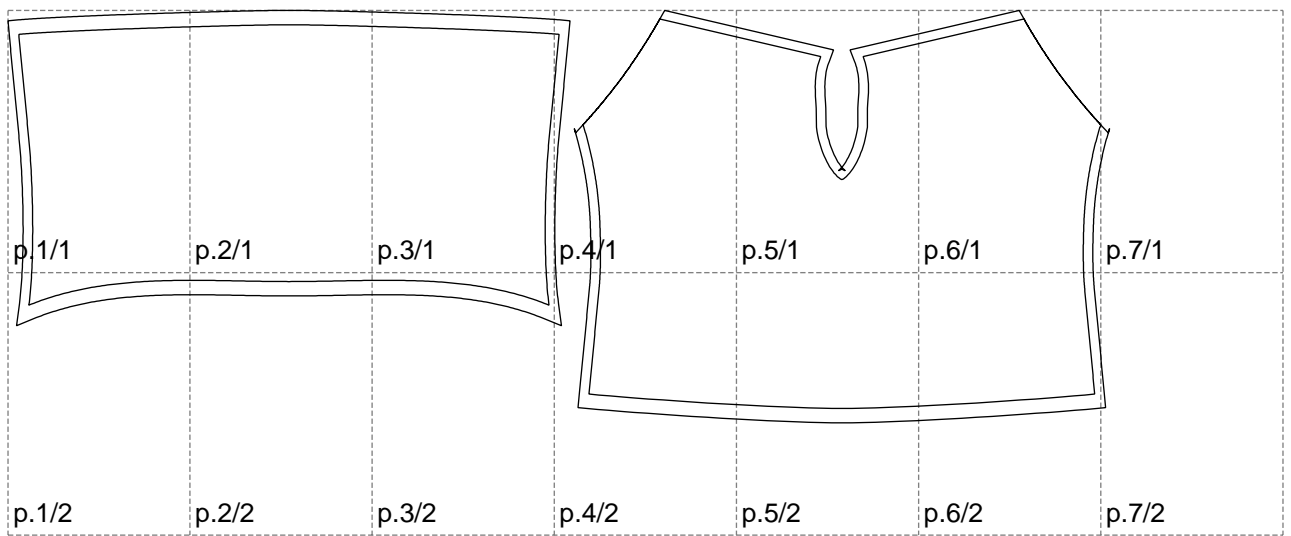

Not for print

Paper size: A4, size:1148.00 x429.84 mm

# Example

size:1147.76 x429.84 mm

Maneken =1 ver.0

rz\_1=170

rz\_16=116

rz\_17=100

rz\_18=98.8

rz\_19=124