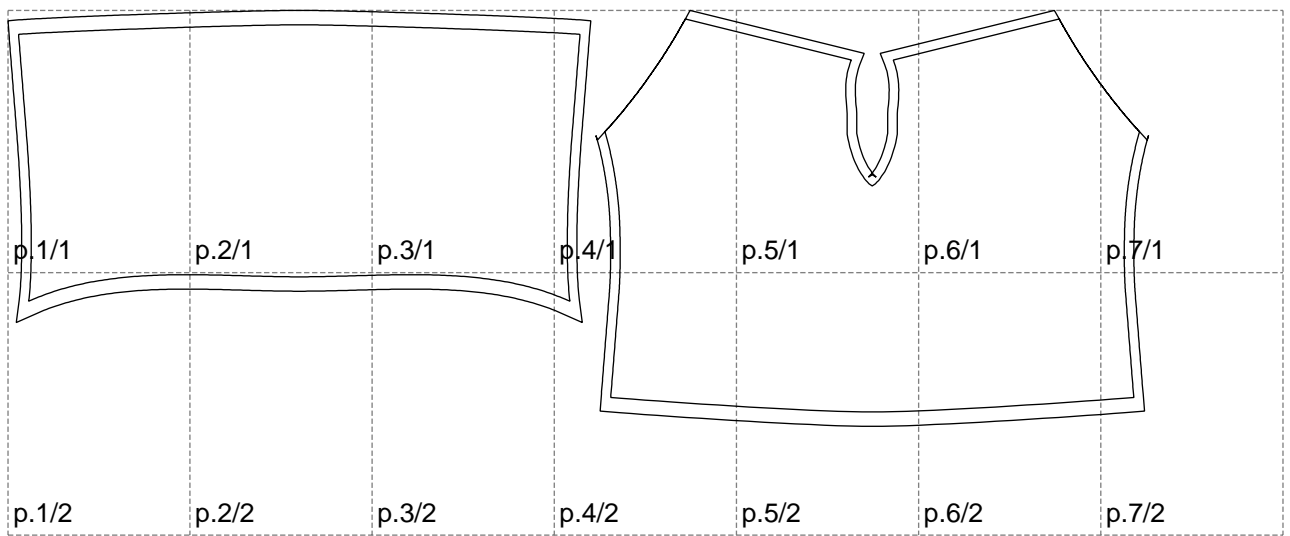

Not for print

Paper size: A4, size:1188.55 x433.38 mm

# Example

size:1188.41 x433.38 mm

Maneken =1 ver.0

rz\_1=170

rz\_16=120

rz\_17=104

rz\_18=103.6

rz\_19=128

rz\_20=125.1

---

. . . . .  
. . . . .  
. . . . .