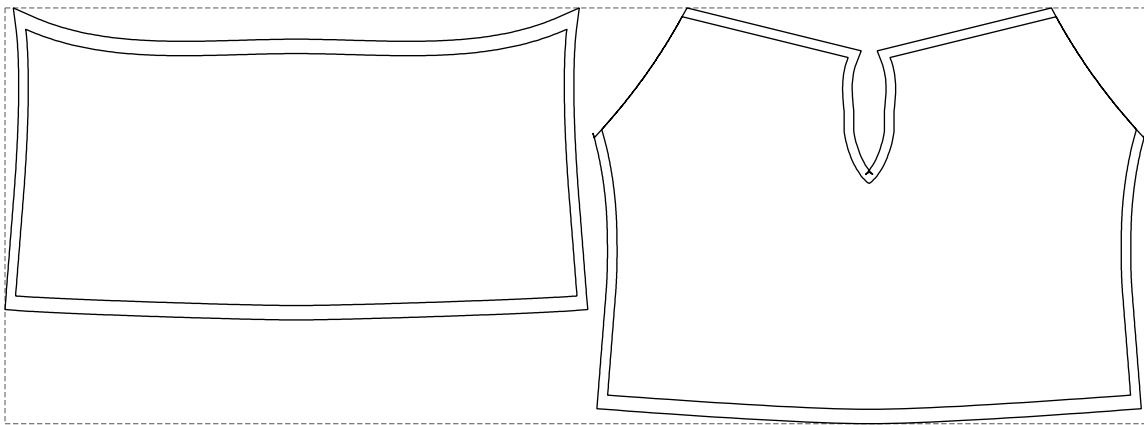

Not for print

Paper size: A4, size:1188.55 x433.38 mm

# Example

size:1188.41 x433.38 mm

Maneken =1 ver.0

rz\_1=170

rz\_16=120

rz\_17=104

rz\_18=103.6

rz\_19=128