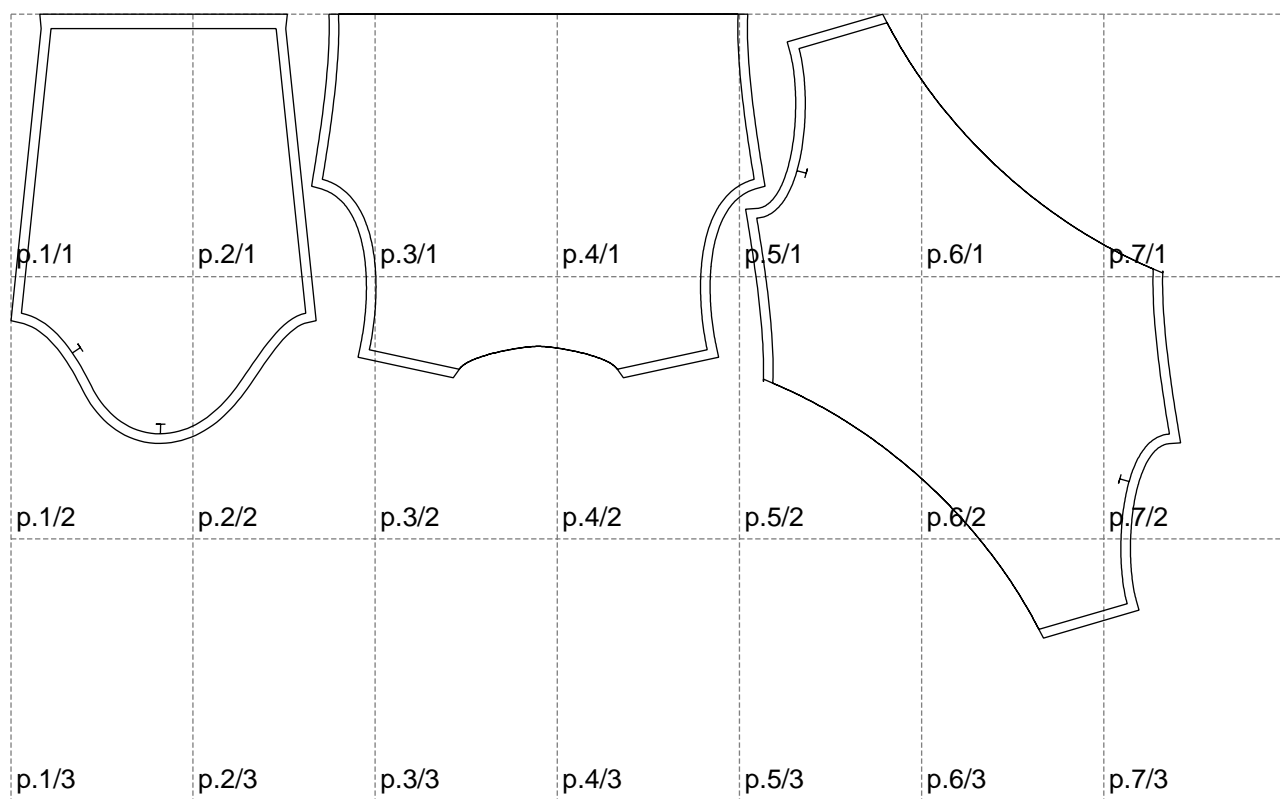

Not for print

Paper size: A4, size:1218.86 x649.99 mm

# Example

size:1499.00 x812.34 mm

Maneken =1 ver.0

rz\_1=170

rz\_16=96

rz\_17=82

rz\_18=76

rz\_19=104

rz\_20=101.8

---

. . . . .  
. . . . .  
. . . . .