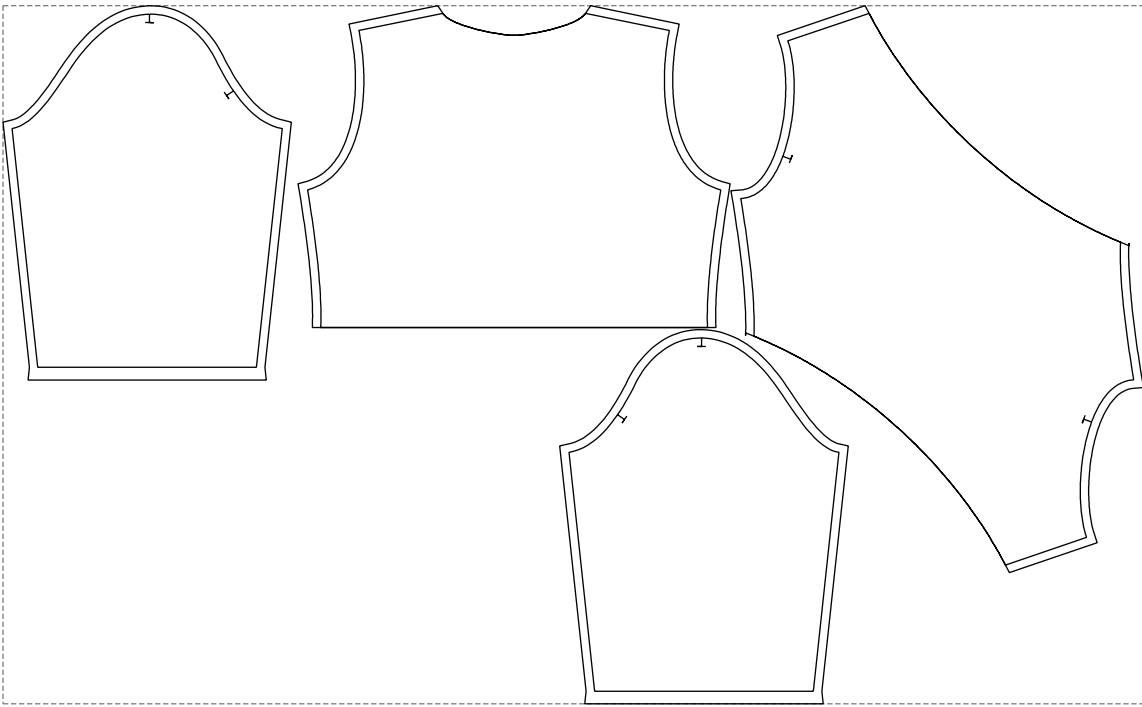

# Example

size:1358.32 x831.44 mm

Maneken =1 ver.0

rz\_1=170

rz\_16=104

rz\_17=88.9

rz\_18=84.4

rz\_19=112