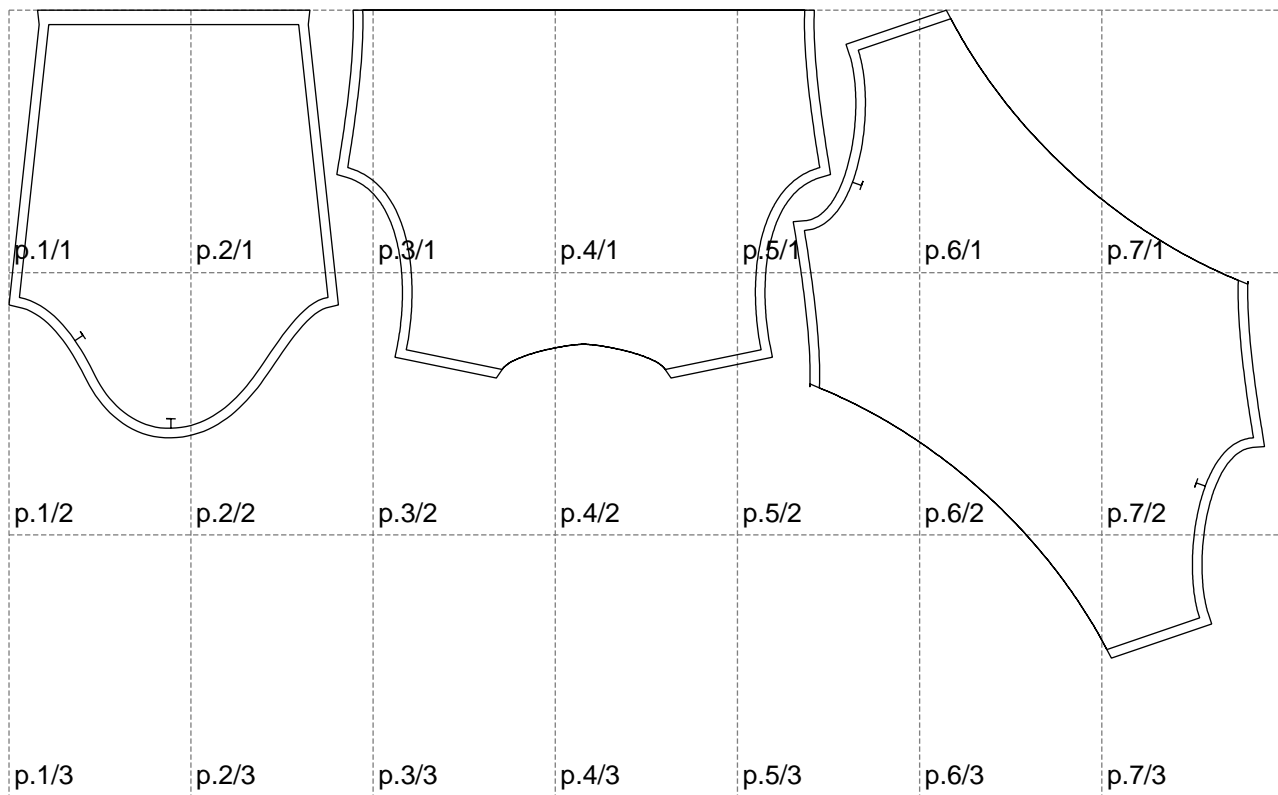

Not for print

Paper size: A4, size:1308.52 x675.09 mm

# Example

size:1358.32 x831.44 mm

Maneken =1 ver.0

rz\_1=170

rz\_16=104

rz\_17=88.9

rz\_18=84.4

rz\_19=112

rz\_20=109.3

---

. . . . .  
. . . . .  
. . . . .