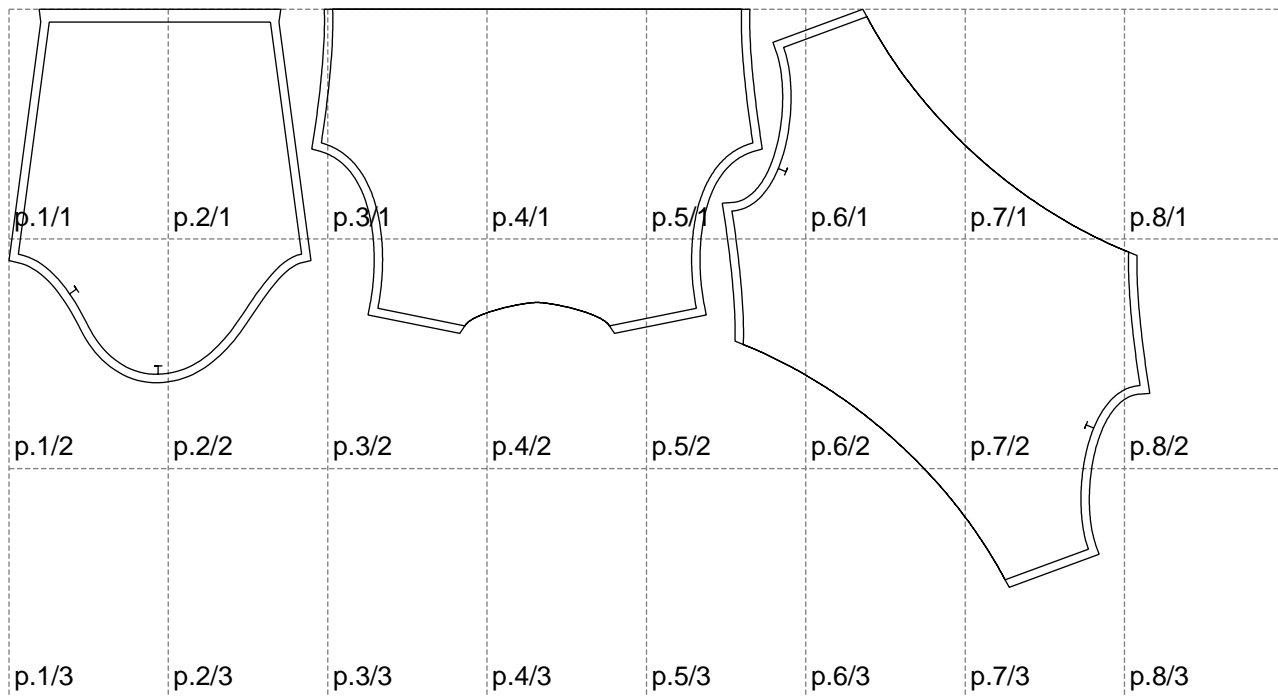

Not for print

Paper size: A4, size:1358.64 x688.10 mm

# Example

size:1408.25 x832.61 mm

Maneken =1 ver.0

rz\_1=170

rz\_16=108

rz\_17=92.5

rz\_18=89.2

rz\_19=116

rz\_20=113

---

. . . . .  
. . . . .  
. . . . .