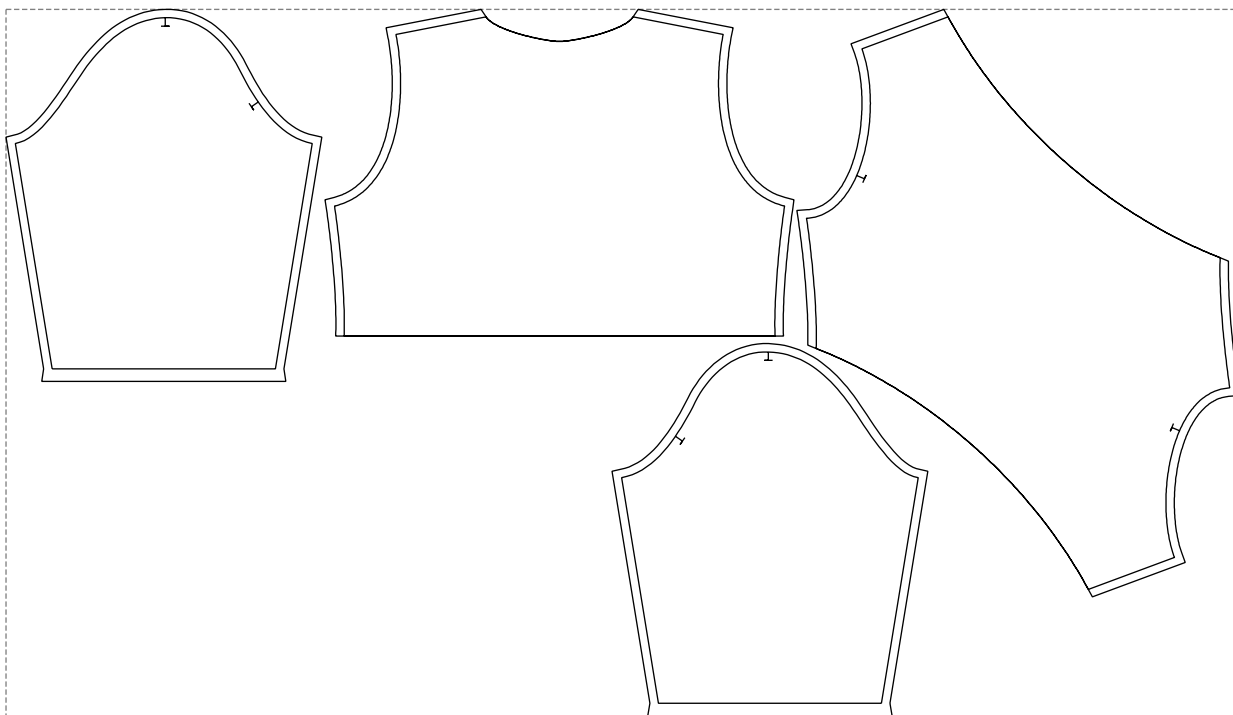

Not for print

Paper size: A4, size:1399.00 x699.86 mm

# Example

size:1468.92 x841.52 mm

Maneken =1 ver.0

rz\_1=170

rz\_16=112

rz\_17=96.2

rz\_18=94

rz\_19=120