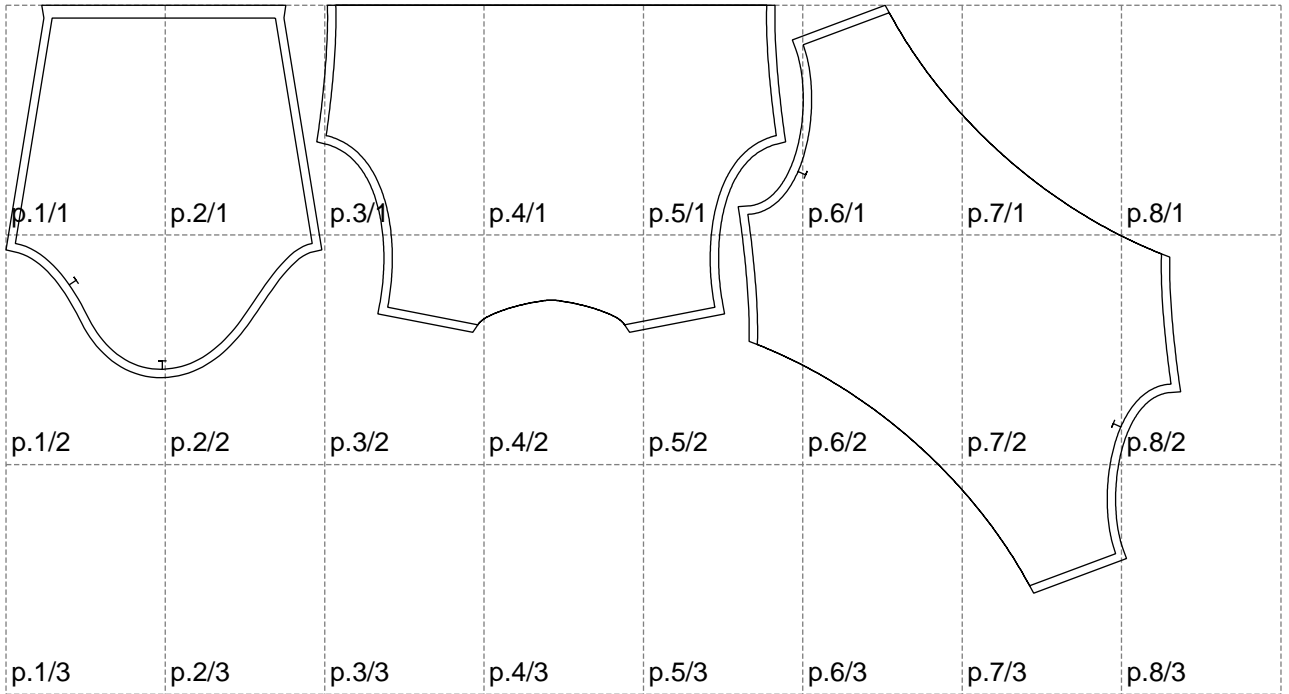

Not for print

Paper size: A4, size:1399.00 x699.86 mm

# Example

size:1468.92 x841.52 mm

Maneken =1 ver.0

rz\_1=170

rz\_16=112

rz\_17=96.2

rz\_18=94

rz\_19=120

rz\_20=117

---

. . . . .  
. . . . .  
. . . . .