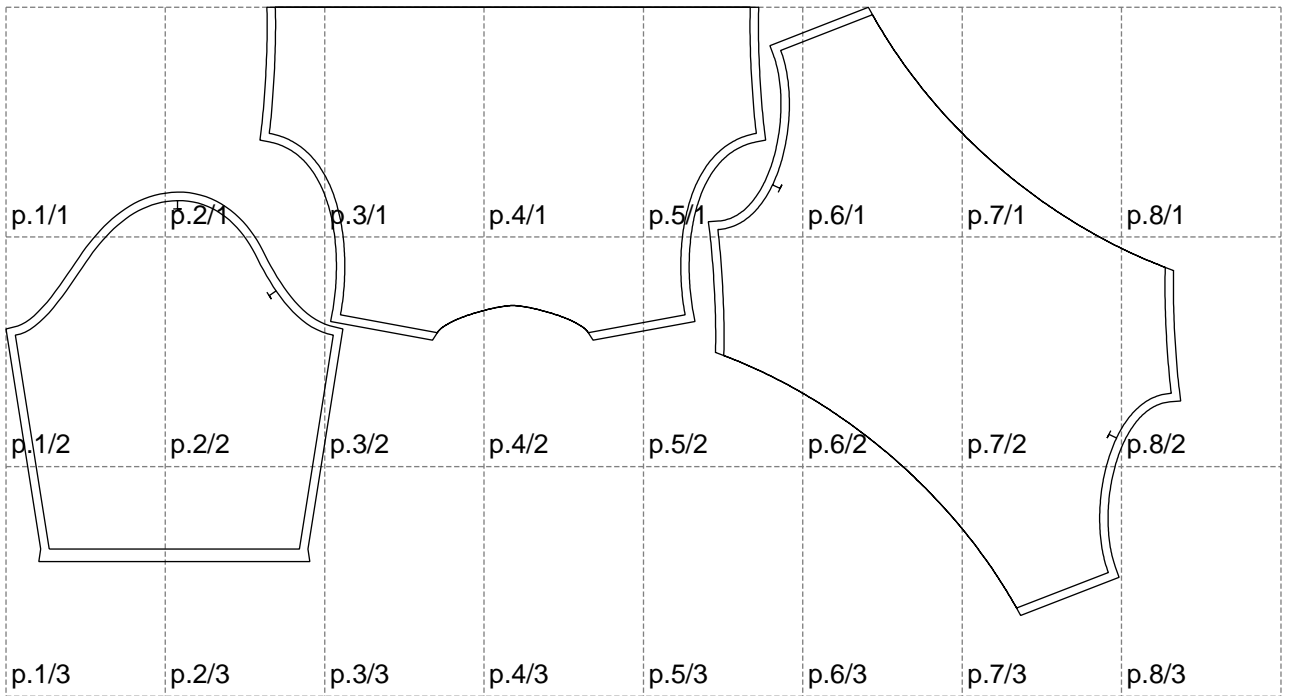

Not for print

Paper size: A4, size:1399.00 x724.15 mm

# Example

size:1499.00 x838.04 mm

Maneken =1 ver.0

rz\_1=170

rz\_16=120

rz\_17=104

rz\_18=103.6

rz\_19=128

rz\_20=125.1

---

. . . . .  
. . . . .  
. . . . .