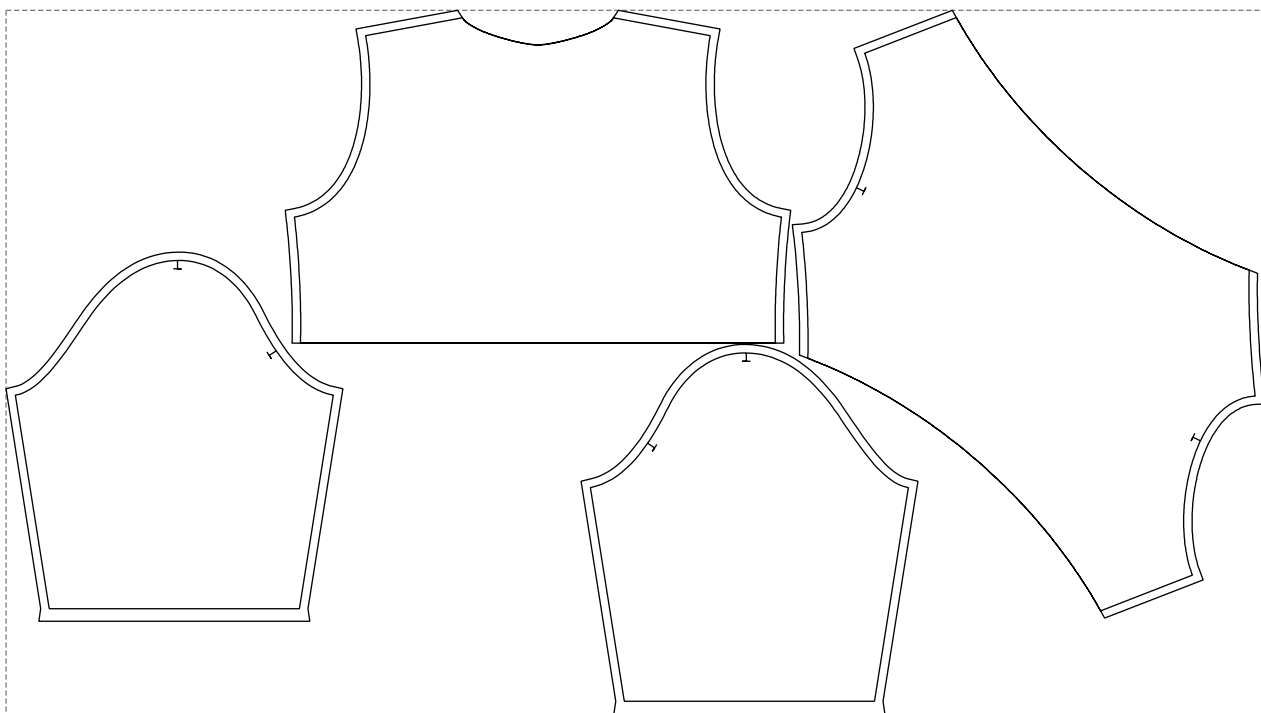

Not for print

Paper size: A4, size:1399.00 x724.15 mm

# Example

size:1499.00 x838.04 mm

Maneken =1 ver.0

rz\_1=170

rz\_16=120

rz\_17=104

rz\_18=103.6

rz\_19=128

rz\_20=125.1

---

. . . . .  
. . . . .  
. . . . .