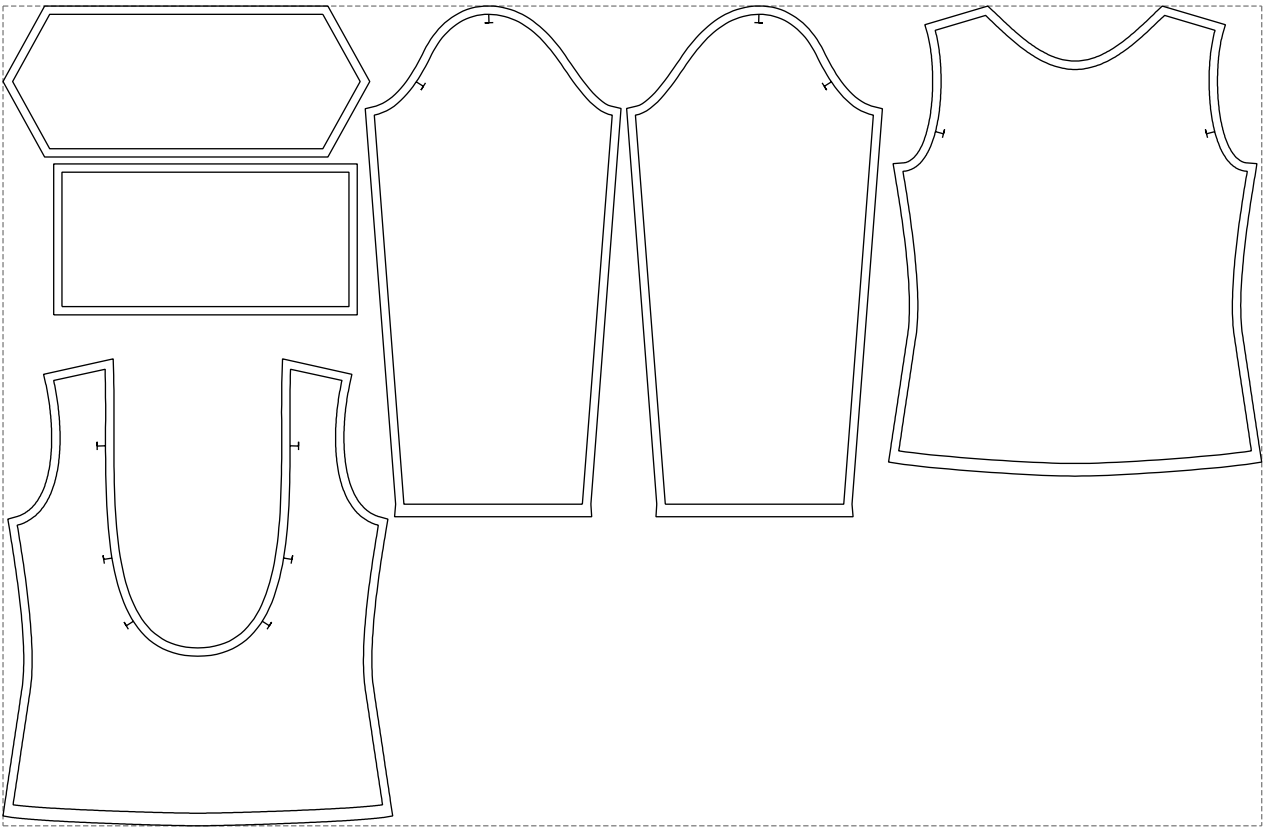

# Example

size:1499.00 x976.56 mm

Maneken =1 ver.0

rz\_1=170

rz\_16=92

rz\_17=78.8

rz\_18=71.8

rz\_19=100