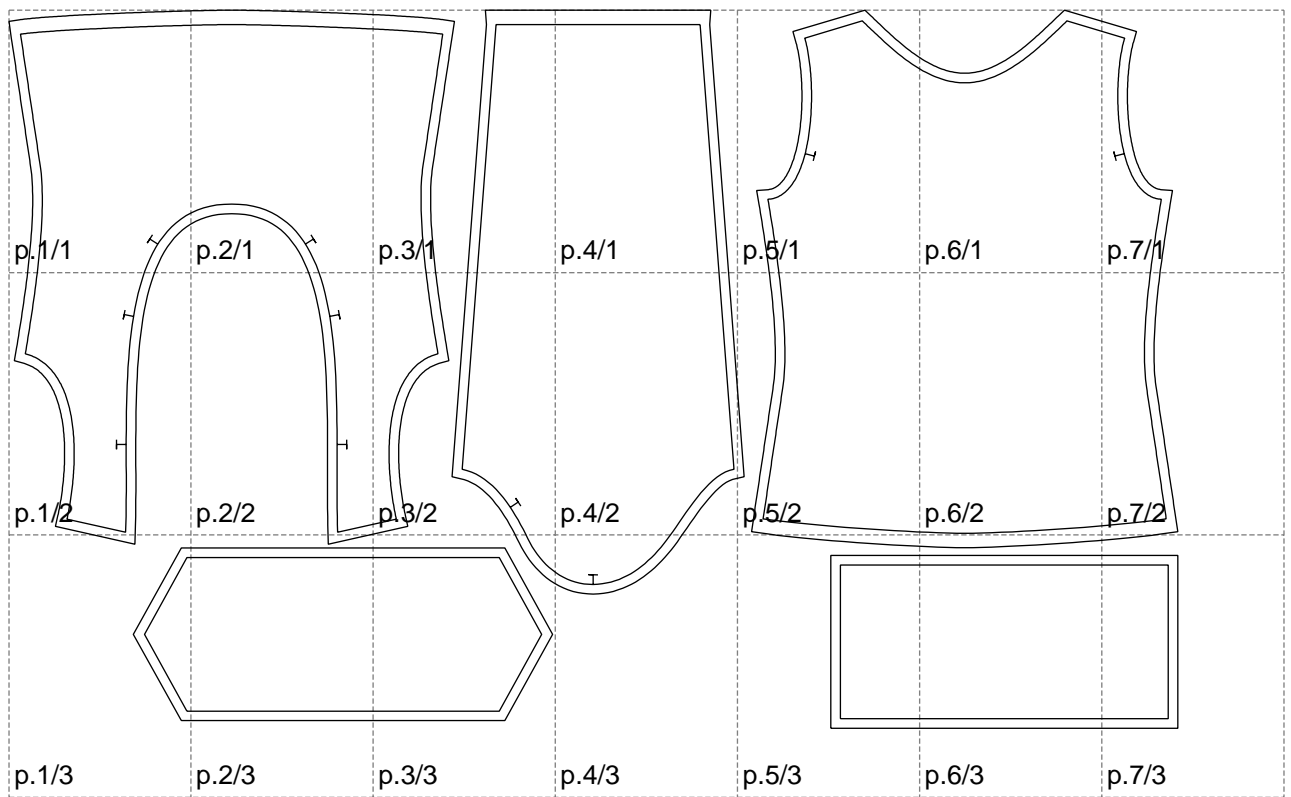

Not for print

Paper size: A4, size:1218.08 x748.24 mm

# Example

size:1499.00 x976.56 mm

Maneken =1 ver.0

rz\_1=170

rz\_16=92

rz\_17=78.8

rz\_18=71.8

rz\_19=100

rz\_20=98.1

---

. . . . .  
. . . . .  
. . . . .