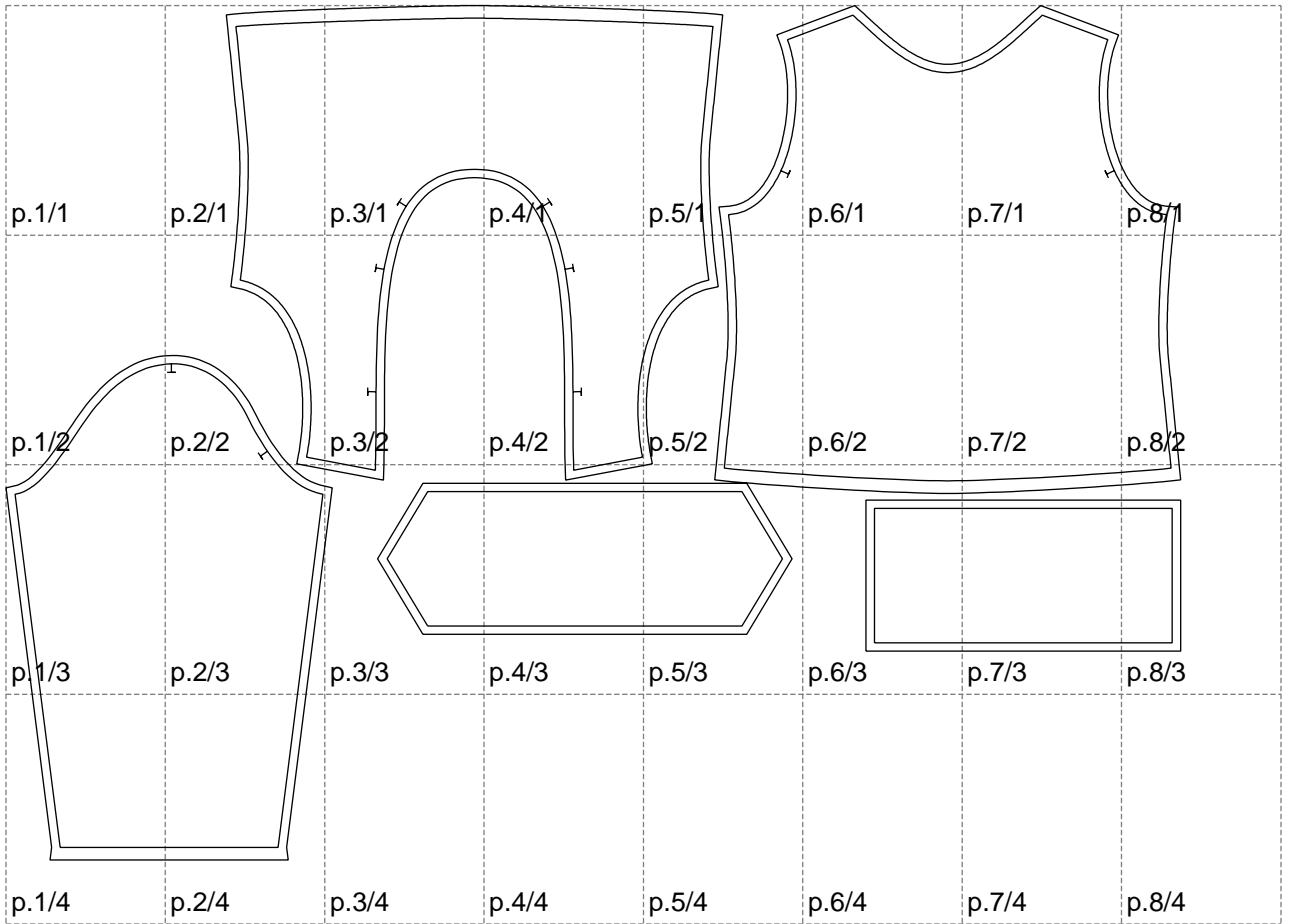

Not for print

Paper size: A4, size:1399.00 x1017.38 mm

# Example

size:1499.00 x1217.32 mm

Maneken =1 ver.0

rz\_1=170

rz\_16=116

rz\_17=100

rz\_18=98.8

rz\_19=124

rz\_20=121

---

. . . . .  
. . . . .  
. . . . .