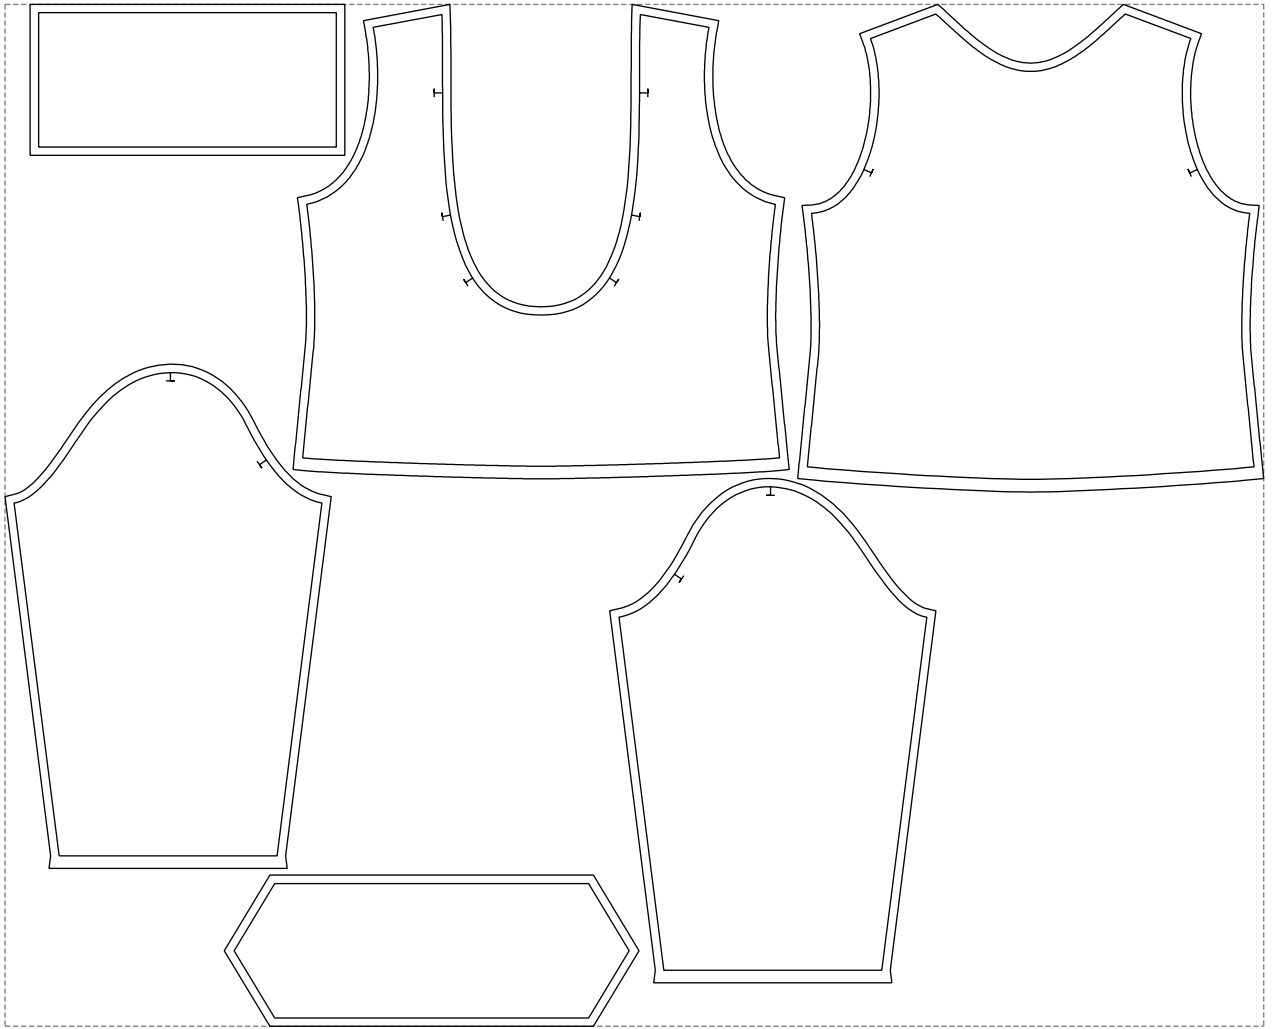

Not for print

Paper size: A4, size:1399.00 x1017.38 mm

# Example

size:1499.00 x1217.32 mm

Maneken =1 ver.0

rz\_1=170

rz\_16=116

rz\_17=100

rz\_18=98.8

rz\_19=124