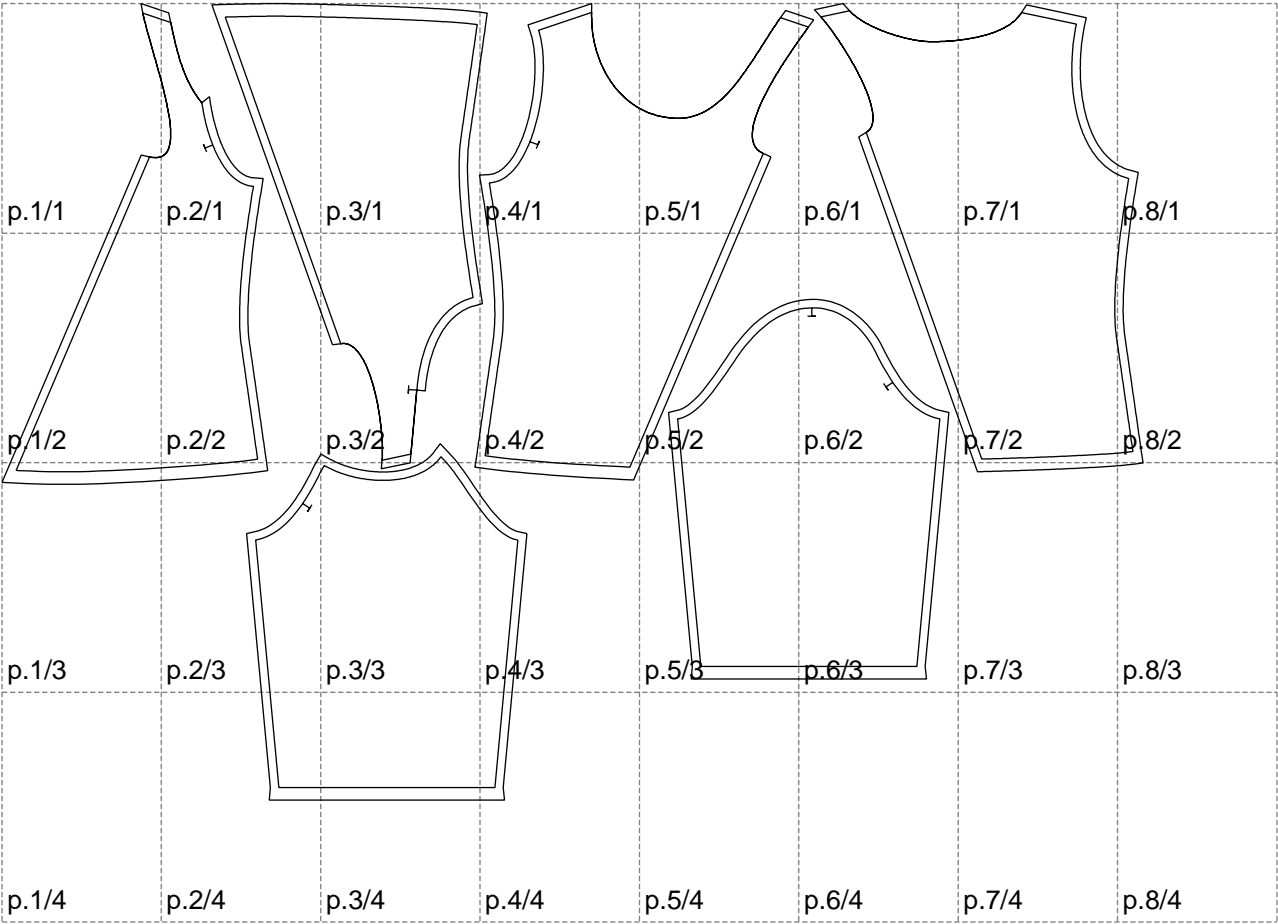

Not for print

Paper size: A4, size:1358.91 x948.56 mm

Example

size:1448.90 x980.57 mm

rz_1=170 rz_16=100 rz_17=85.4 rz_18=80.2 rz_19=108
rz_20=105.4