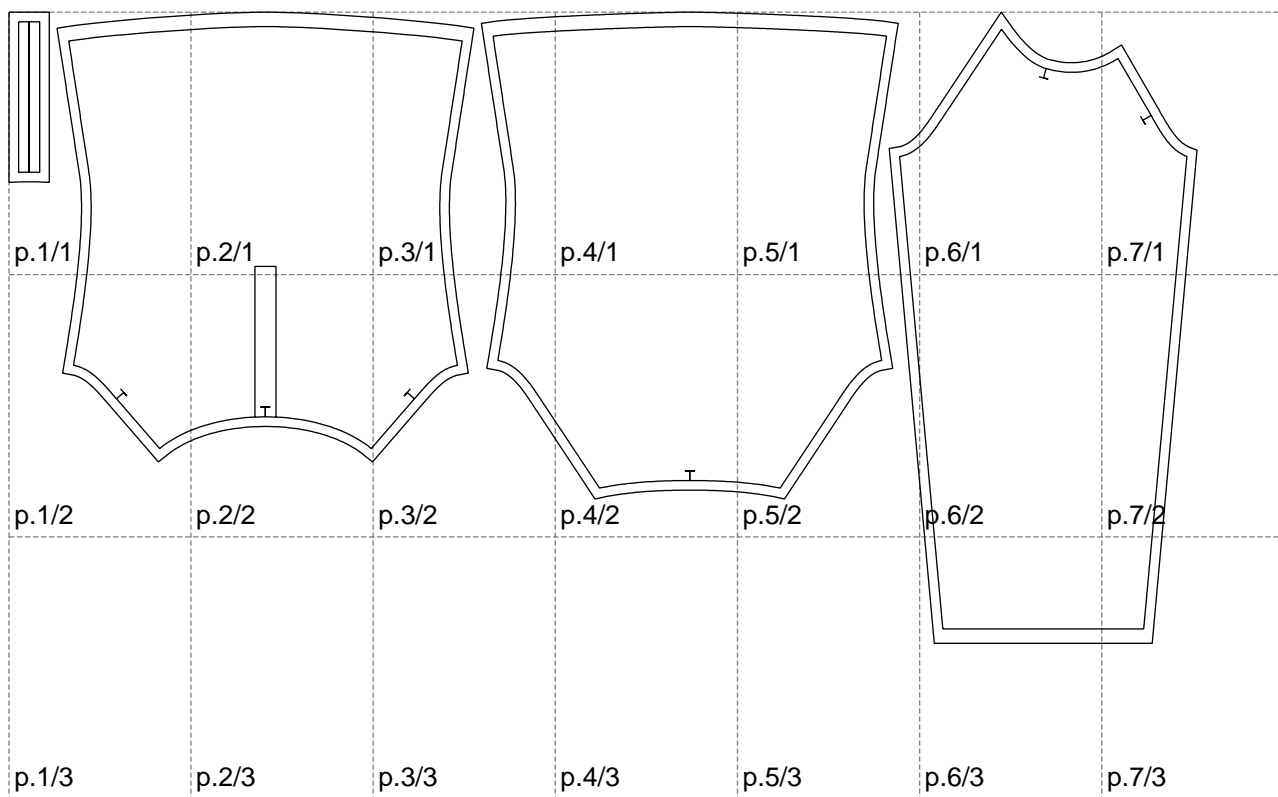

Not for print

Paper size: A4, size:1238.17 x657.74 mm

# Example

size:1499.00 x901.64 mm

Maneken =1 ver.0

rz\_1=170

rz\_16=88

rz\_17=75.6

rz\_18=67.6

rz\_19=96

rz\_20=94.6

---

. . . . .  
. . . . .  
. . . . .