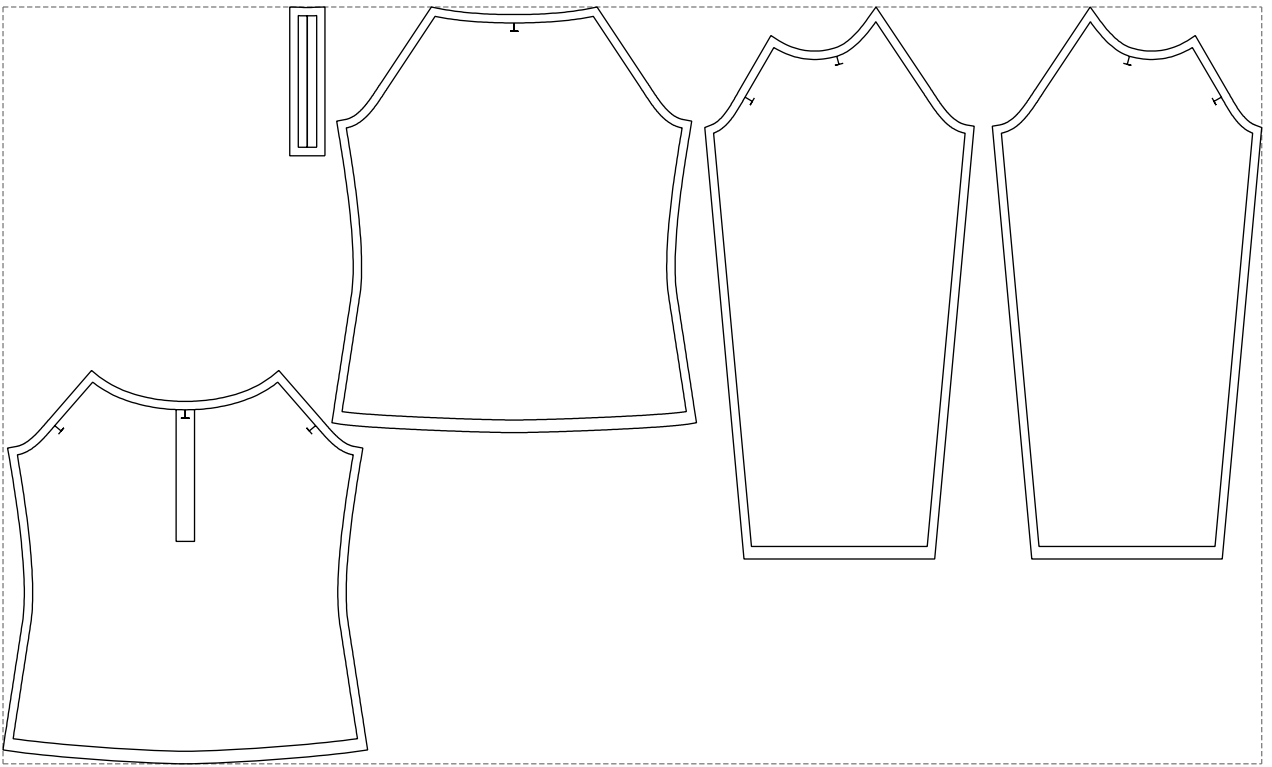

# Example

size:1499.00 x901.64 mm

Maneken =1 ver.0

rz\_1=170

rz\_16=88

rz\_17=75.6

rz\_18=67.6

rz\_19=96