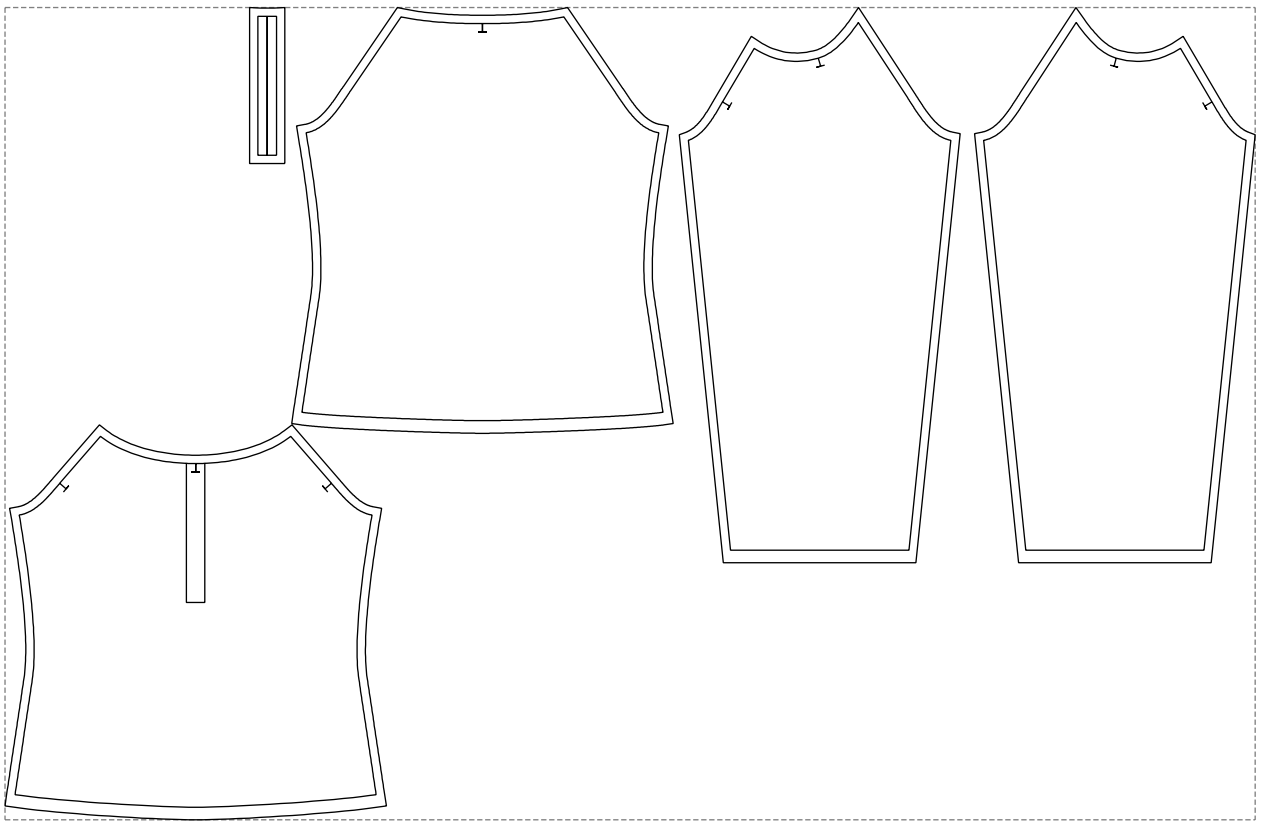

# Example

size:1488.95 x967.59 mm

Maneken =1 ver.0

rz\_1=170

rz\_16=92

rz\_17=78.8

rz\_18=71.8

rz\_19=100