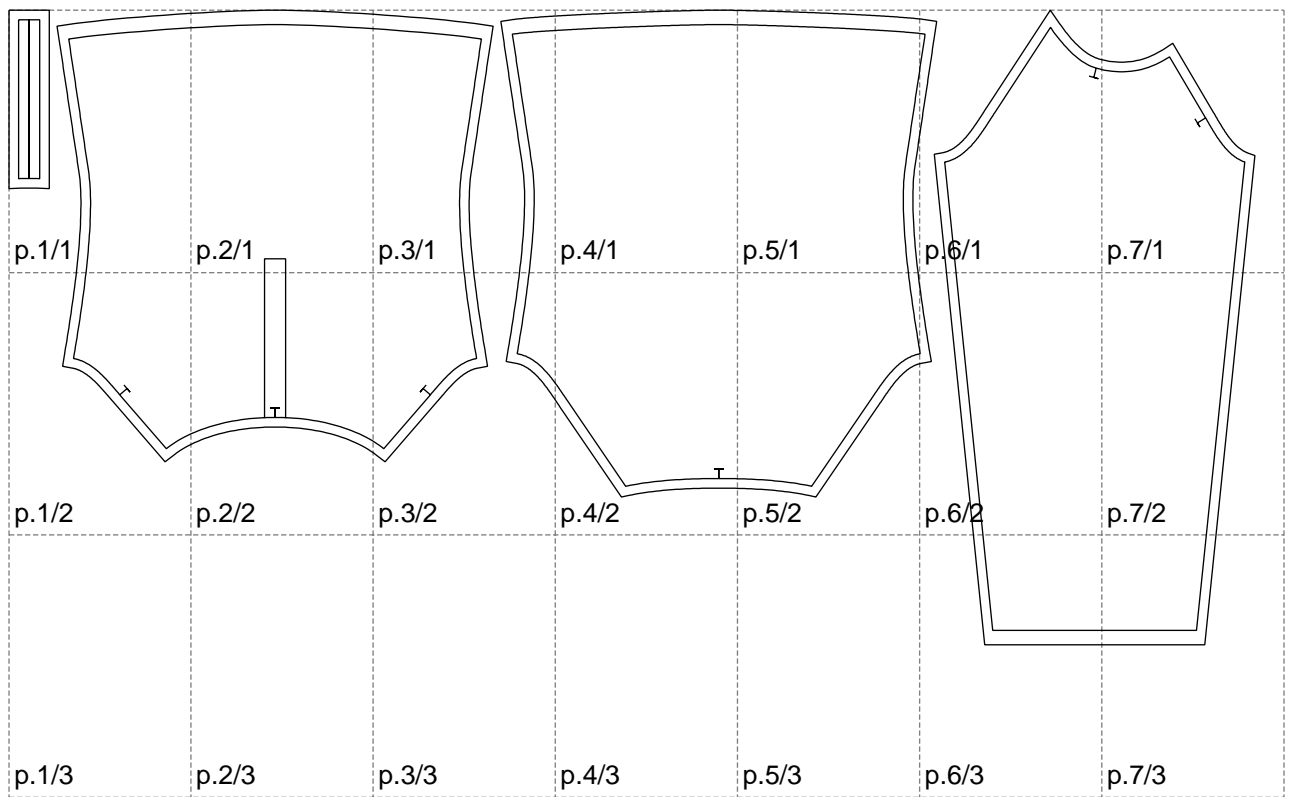

Not for print

Paper size: A4, size:1298.48 x661.36 mm

# Example

size:1488.95 x967.59 mm

Maneken =1 ver.0

rz\_1=170

rz\_16=92

rz\_17=78.8

rz\_18=71.8

rz\_19=100

rz\_20=98.1

---

. . . . .  
. . . . .  
. . . . .