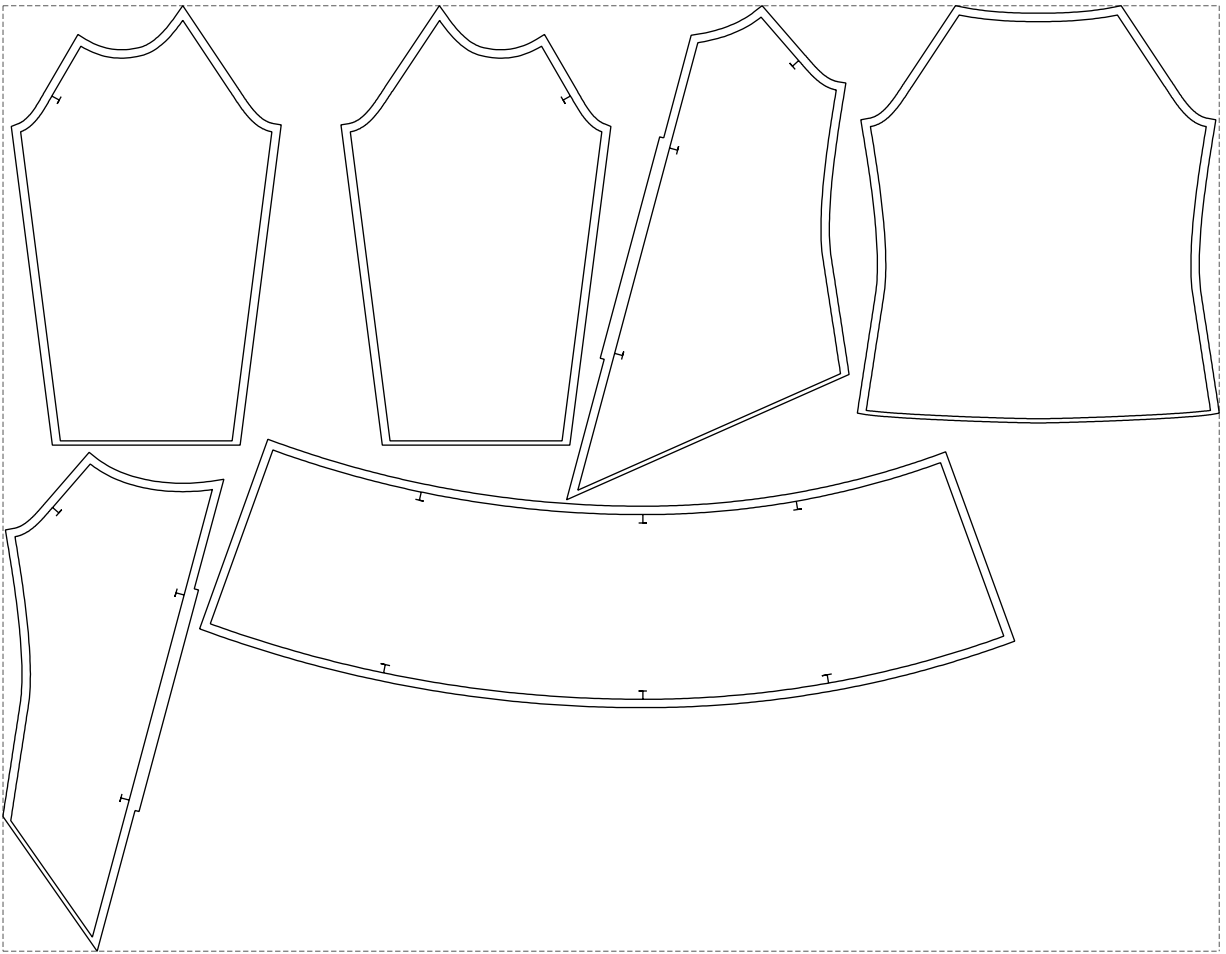

Not for print

Paper size: A4, size:1288.42 x836.32 mm

# Example

size:1448.76 x1126.52 mm

Maneken =1 ver.0

rz\_1=170

rz\_16=88

rz\_17=75.6

rz\_18=67.6

rz\_19=96

rz\_20=94.6

---

. . . . .  
. . . . .  
. . . . .