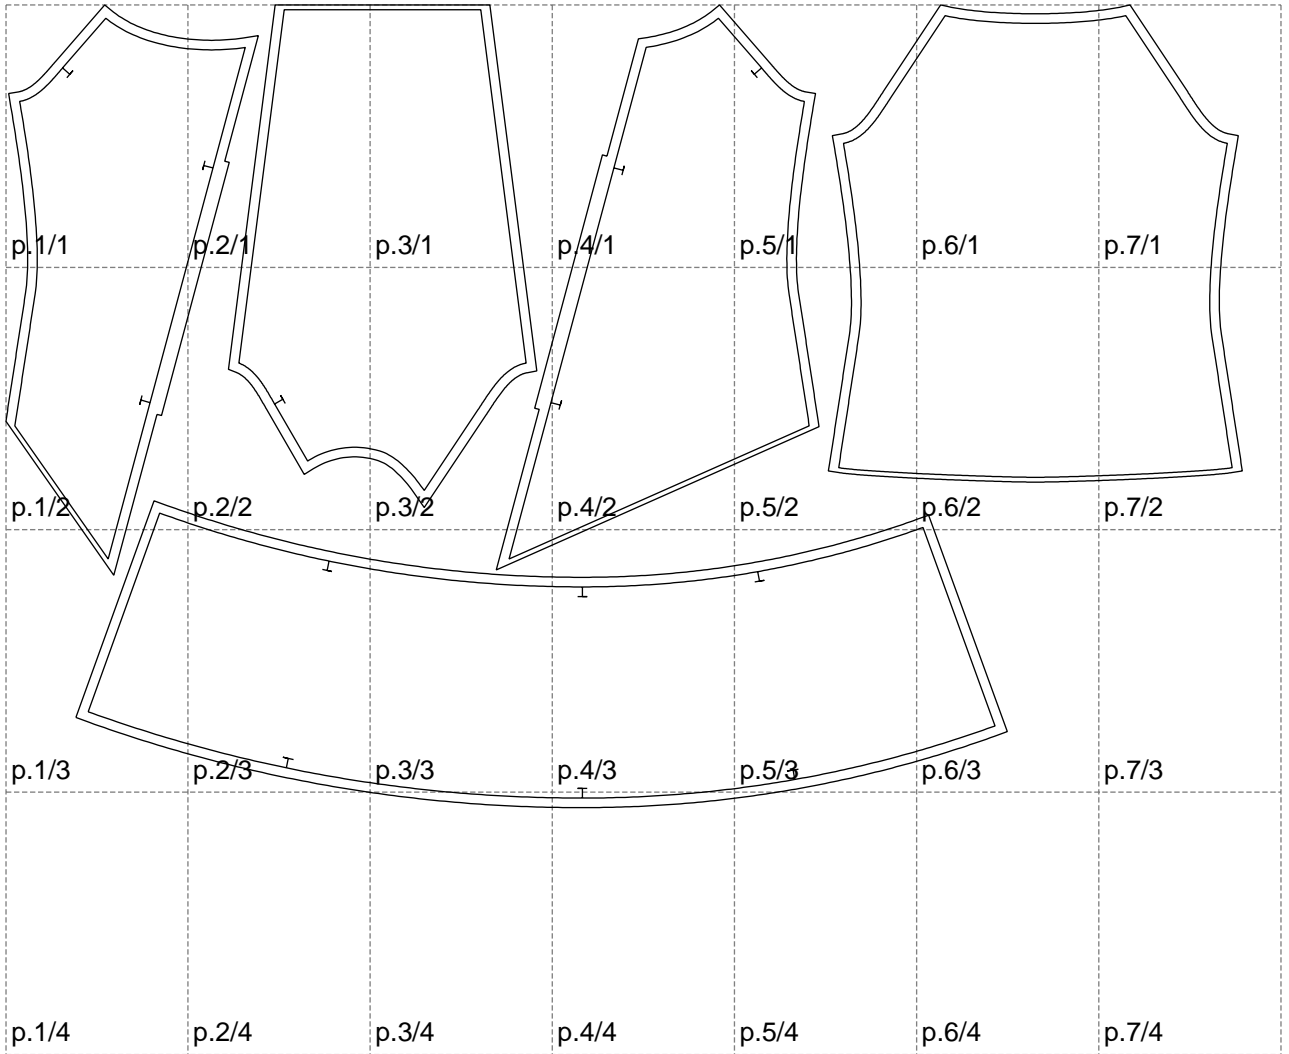

Not for print

Paper size: A4, size:1288.42 x836.32 mm

# Example

size:1448.76 x1126.52 mm

Maneken =1 ver.0

rz\_1=170

rz\_16=88

rz\_17=75.6

rz\_18=67.6

rz\_19=96

rz\_20=94.6

---

. . . . .  
. . . . .  
. . . . .