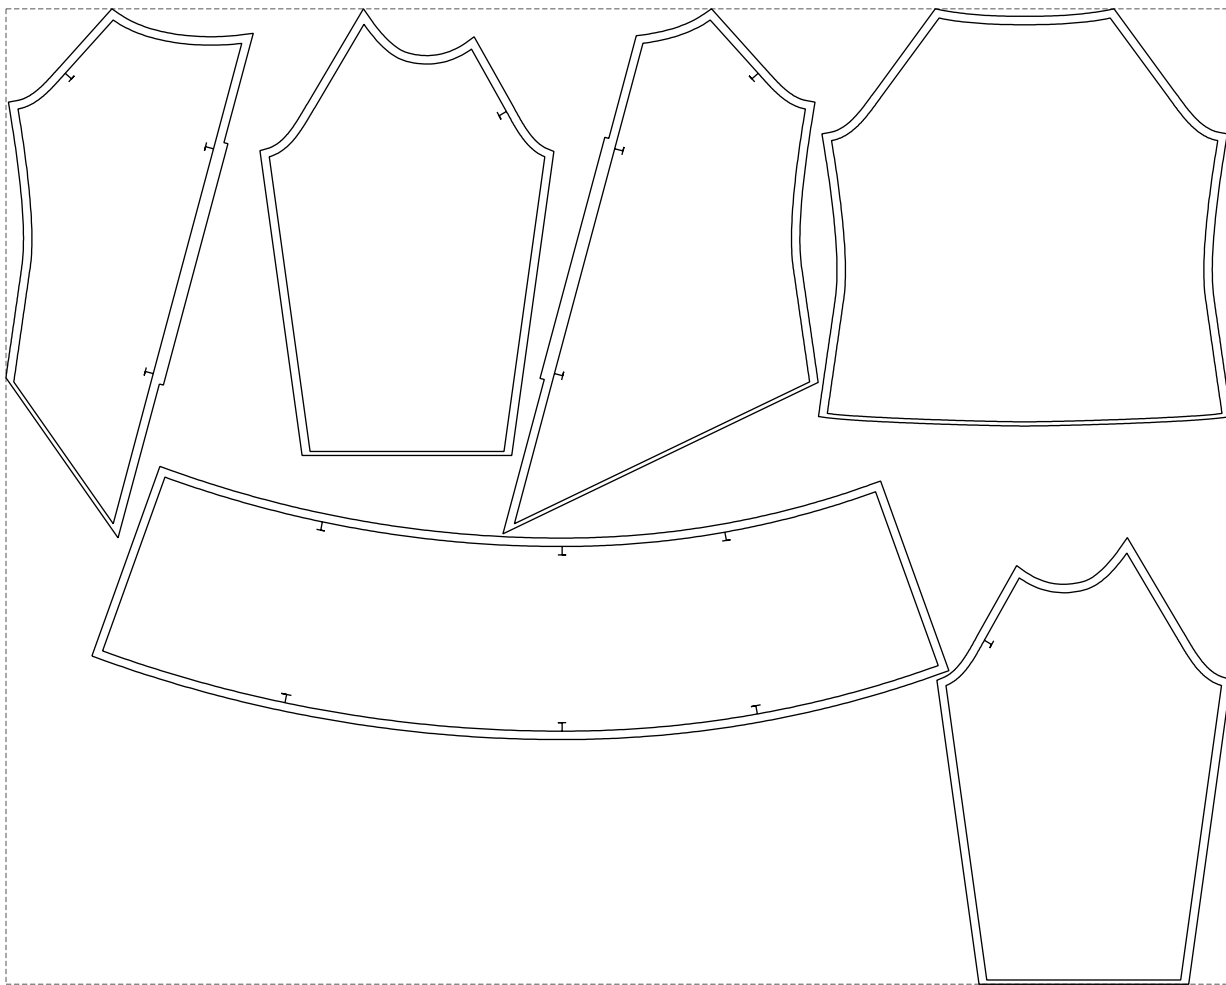

Not for print

Paper size: A4, size:1358.12 x1127.72 mm

# Example

size:1458.85 x1162.05 mm

Maneken =1 ver.0

rz\_1=170

rz\_16=100

rz\_17=85.4

rz\_18=80.2

rz\_19=108

rz\_20=105.4

---

. . . . .  
. . . . .  
. . . . .