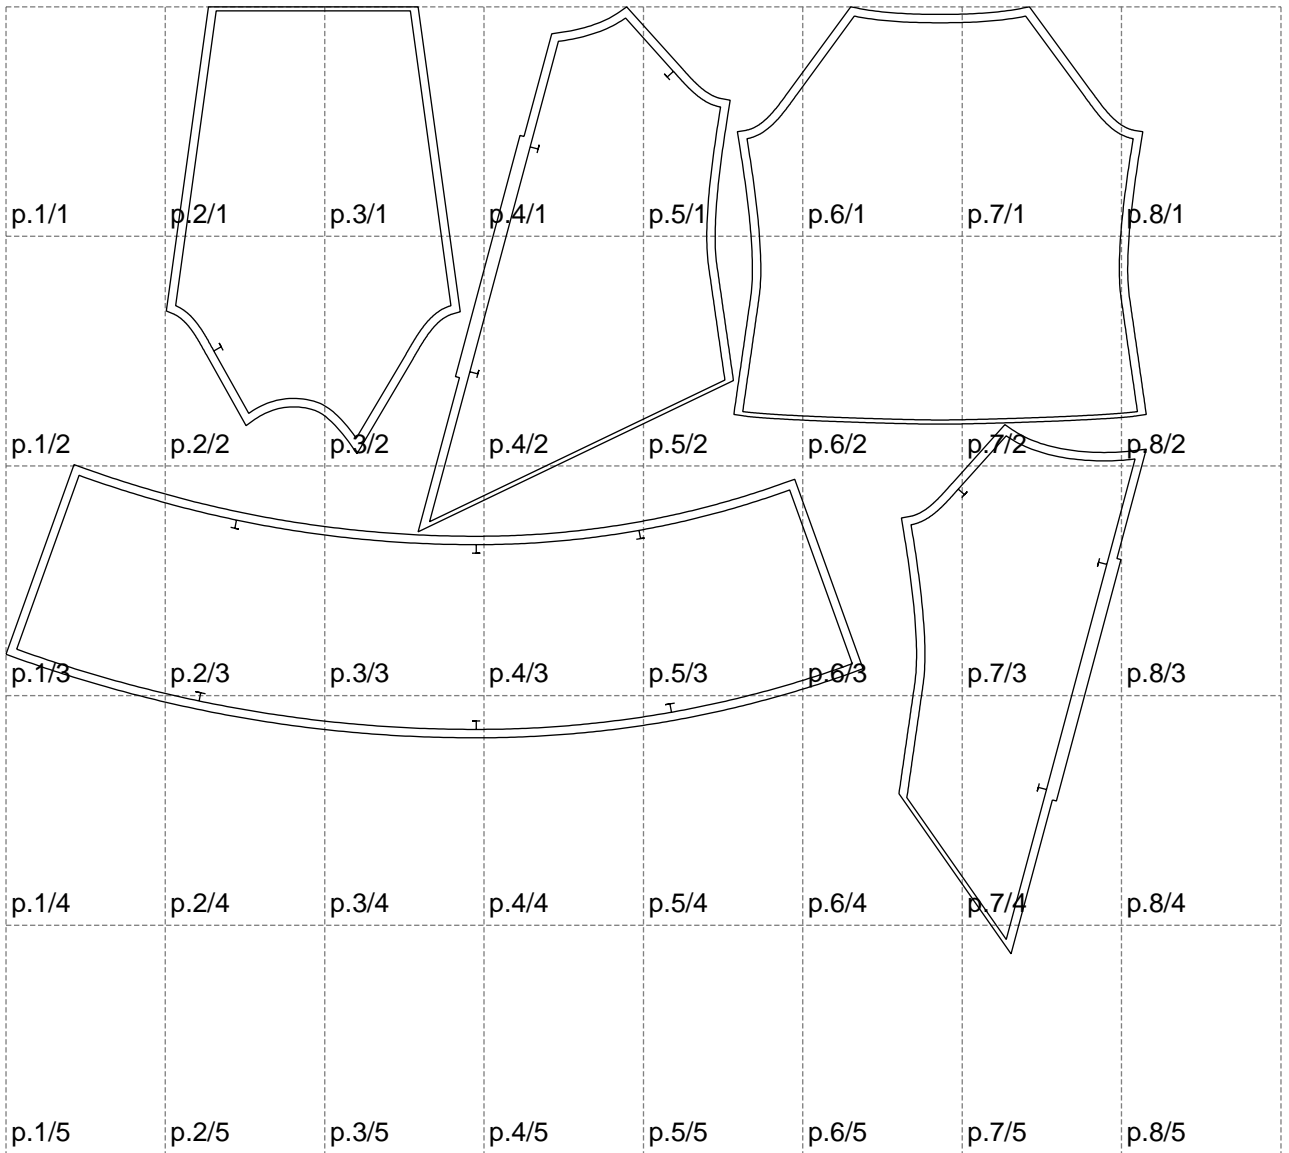

Not for print

Paper size: A4, size:1358.12 x1127.72 mm

# Example

size:1458.85 x1162.05 mm

Maneken =1 ver.0

rz\_1=170

rz\_16=100

rz\_17=85.4

rz\_18=80.2

rz\_19=108

rz\_20=105.4

---

. . . . .  
. . . . .  
. . . . .