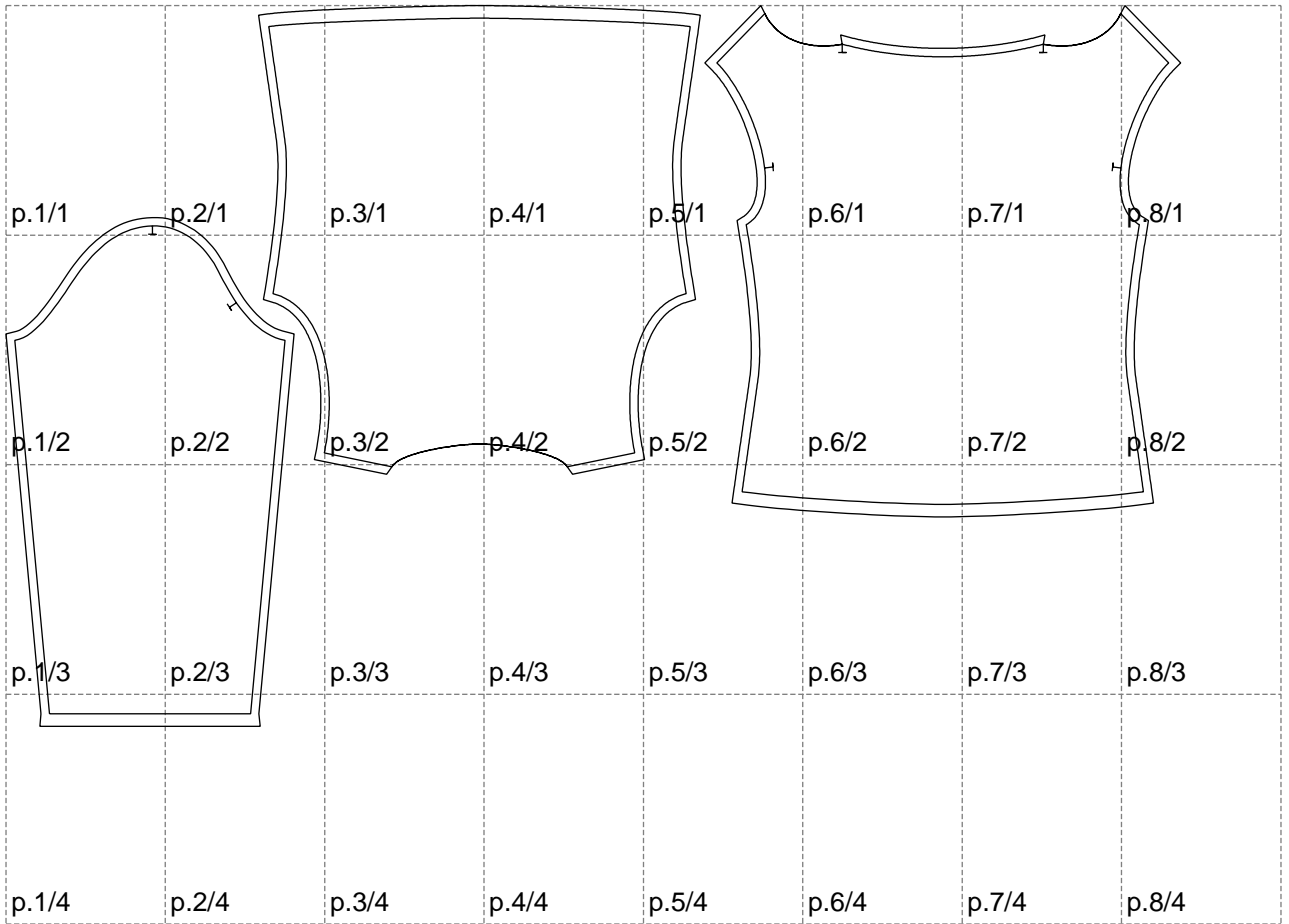

Not for print

Paper size: A4, size:1399.00 x858.34 mm

# Example

size:1418.60 x1158.80 mm

Maneken =1 ver.0

rz\_1=170

rz\_16=104

rz\_17=88.9

rz\_18=84.4

rz\_19=112

rz\_20=109.3

---

. . . . .  
. . . . .  
. . . . .