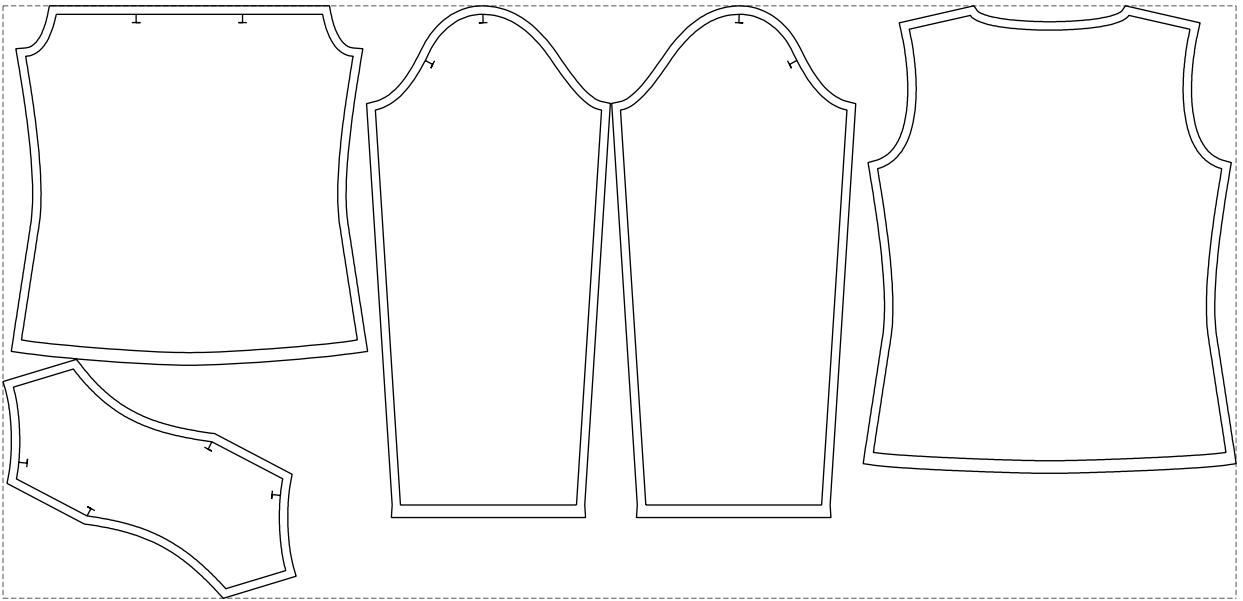

Not for print

Paper size: A4, size:1399.00 x613.42 mm

# Example

size:1468.75 x705.62 mm

Maneken =1 ver.0

rz\_1=170

rz\_16=88

rz\_17=75.6

rz\_18=67.6

rz\_19=96