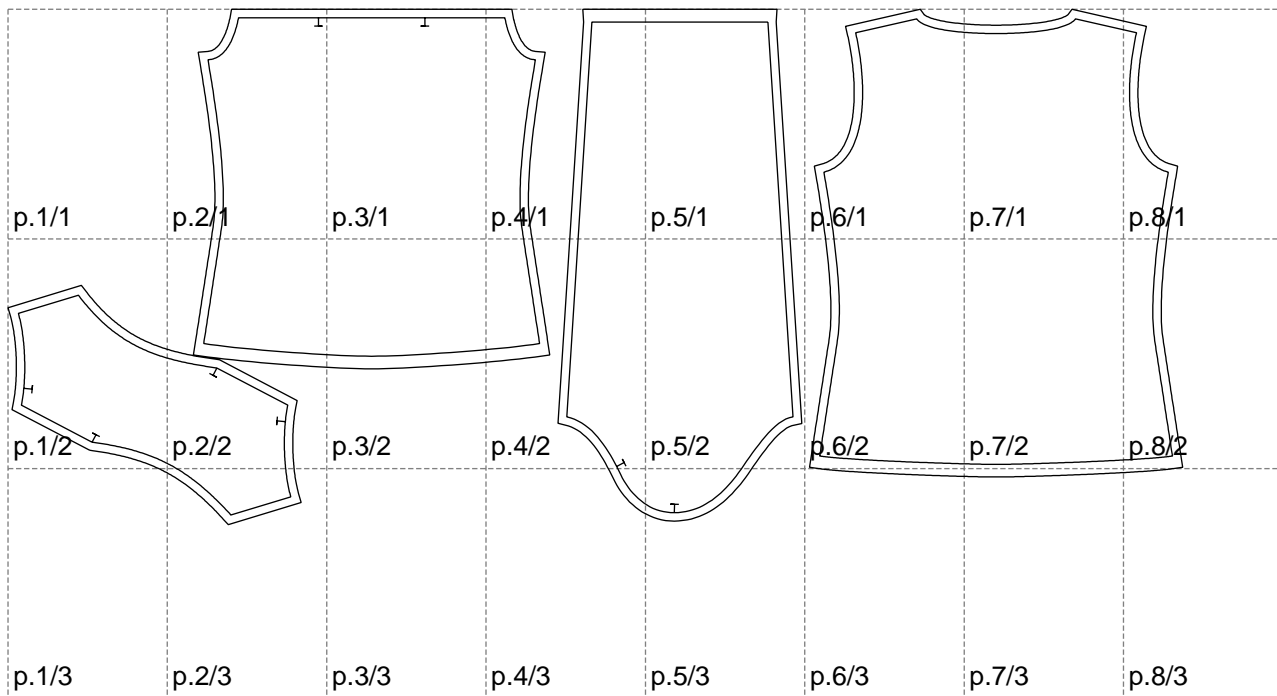

Not for print

Paper size: A4, size:1399.00 x613.42 mm

# Example

size:1468.75 x705.62 mm

Maneken =1 ver.0

rz\_1=170

rz\_16=88

rz\_17=75.6

rz\_18=67.6

rz\_19=96

rz\_20=94.6

---

. . . . .  
. . . . .  
. . . . .