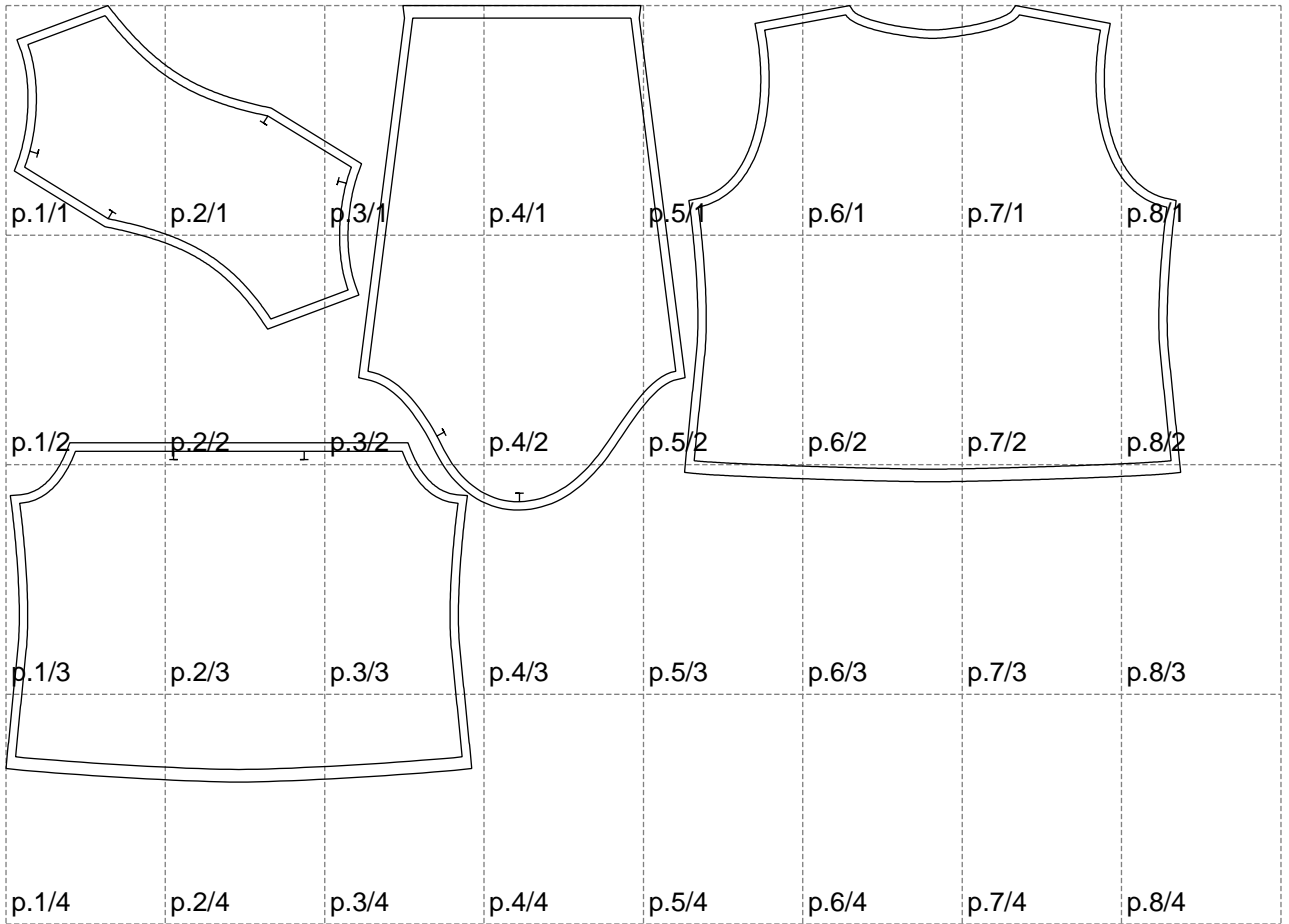

Not for print

Paper size: A4, size:1399.00 x924.63 mm

# Example

size:1499.00 x972.68 mm

Maneken =1 ver.0

rz\_1=170

rz\_16=116

rz\_17=100

rz\_18=98.8

rz\_19=124

rz\_20=121

---

. . . . .  
. . . . .  
. . . . .