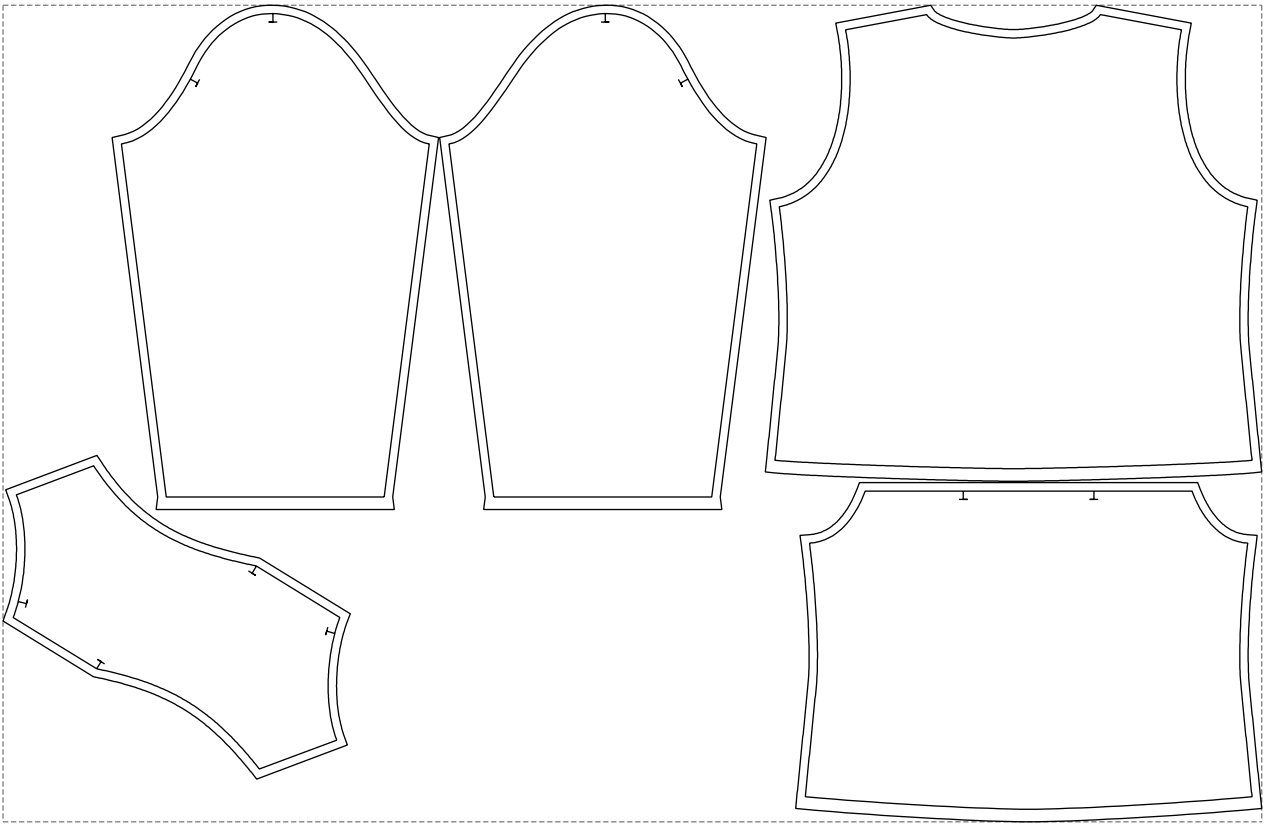

Not for print

Paper size: A4, size:1399.00 x924.63 mm

# Example

size:1499.00 x972.68 mm

Maneken =1 ver.0

rz\_1=170

rz\_16=116

rz\_17=100

rz\_18=98.8

rz\_19=124