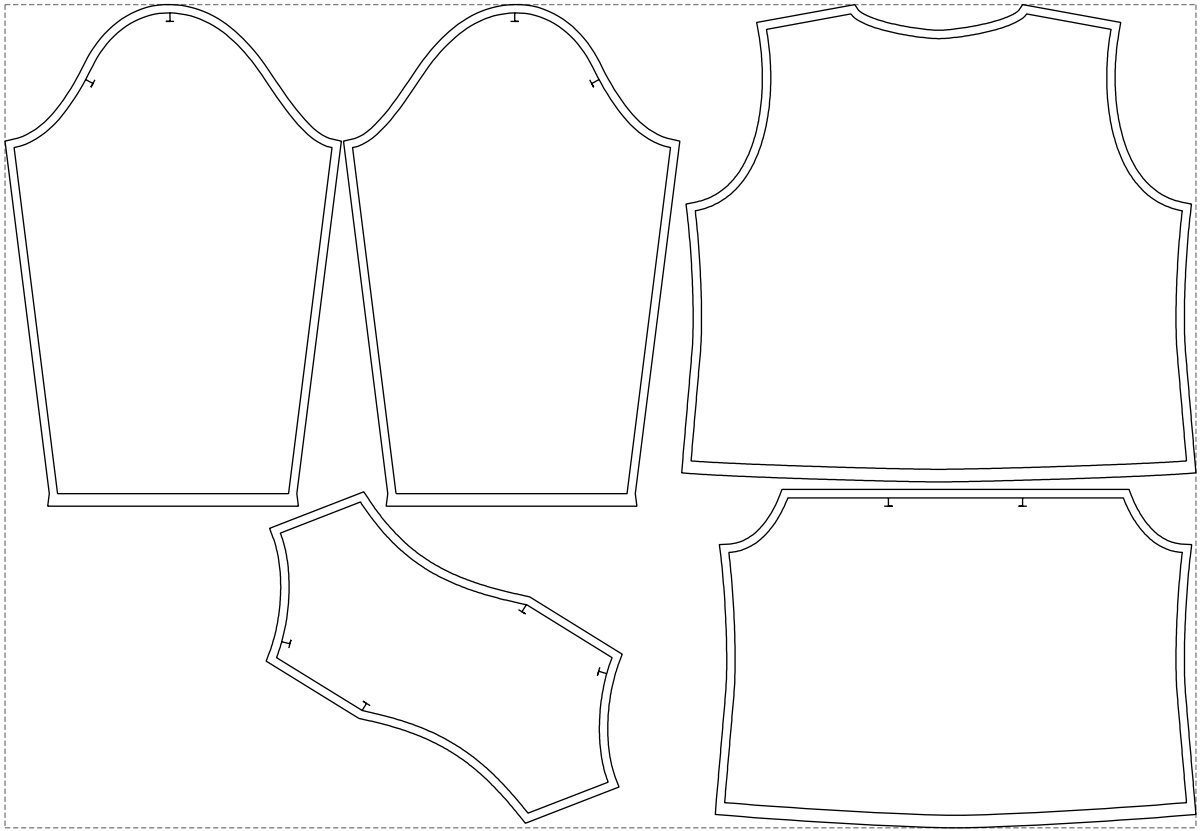

Not for print

Paper size: A4, size:1399.00 x972.61 mm

# Example

size:1418.38 x980.63 mm

Maneken =1 ver.0

rz\_1=170

rz\_16=120

rz\_17=104

rz\_18=103.6

rz\_19=128

rz\_20=125.1

---

. . . . .  
. . . . .  
. . . . .