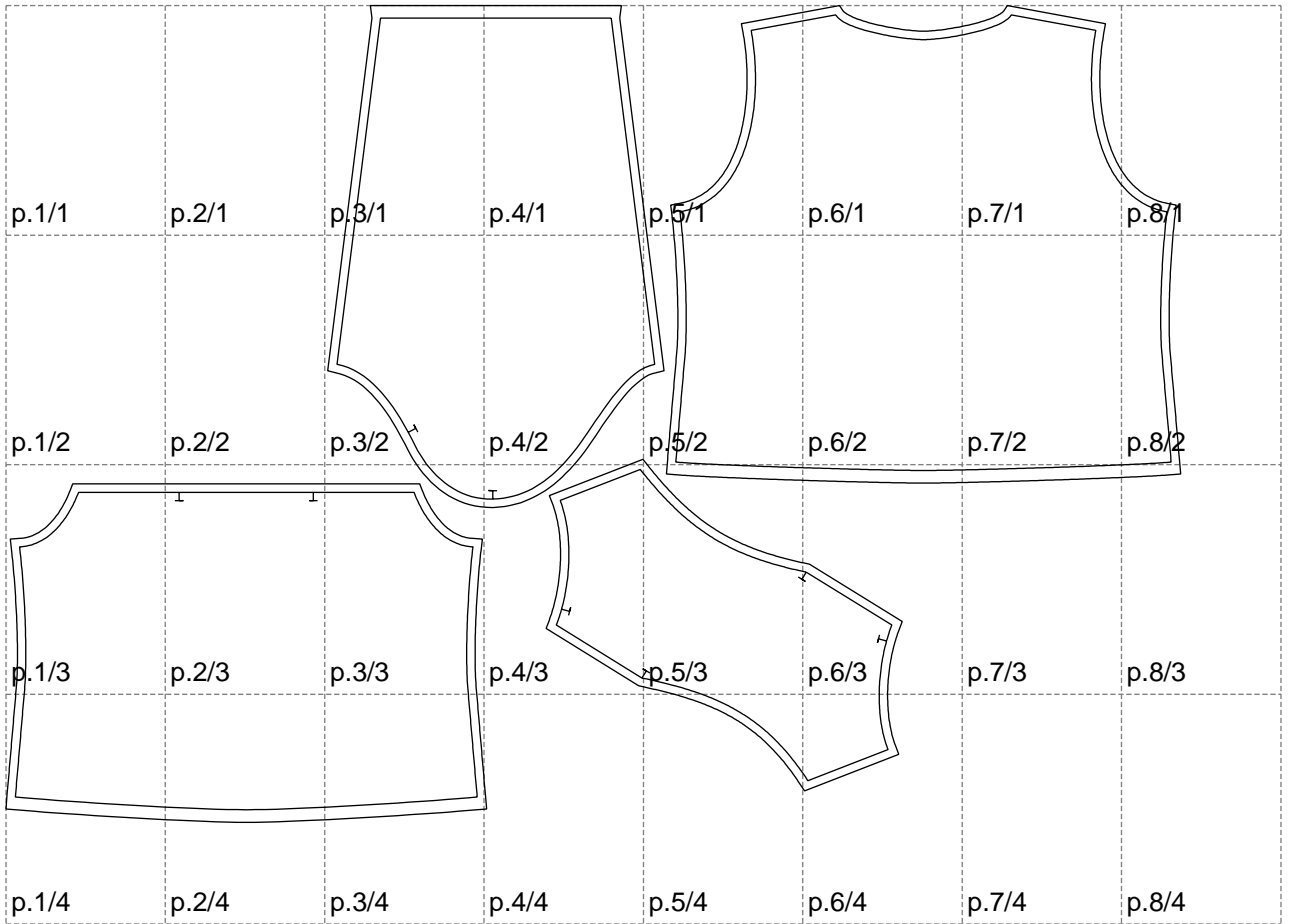

Not for print

Paper size: A4, size:1399.00 x972.61 mm

# Example

size:1418.38 x980.63 mm

Maneken =1 ver.0

rz\_1=170

rz\_16=120

rz\_17=104

rz\_18=103.6

rz\_19=128

rz\_20=125.1

---

. . . . .  
. . . . .  
. . . . .