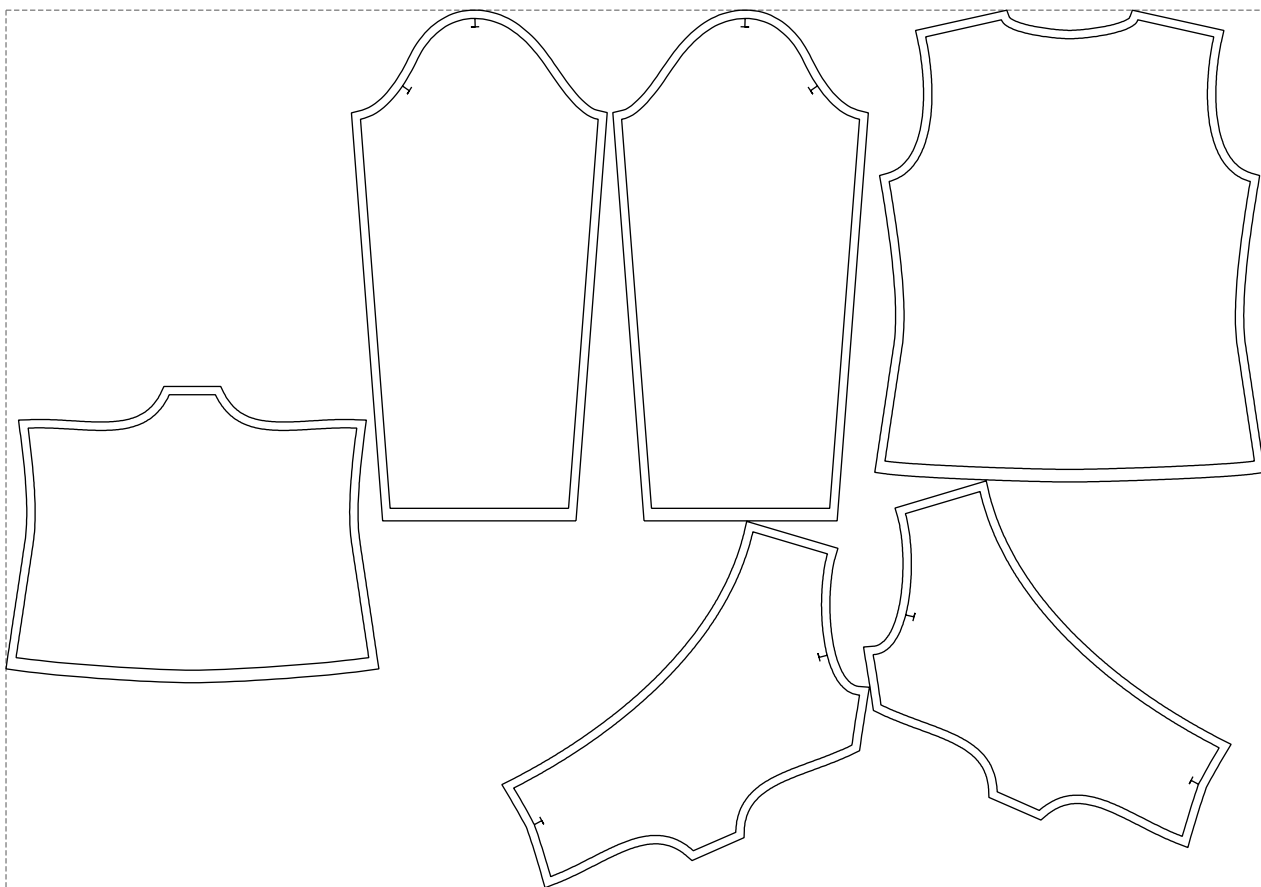

Not for print

Paper size: A4, size:1399.00 x724.75 mm

# Example

size:1499.00 x1045.48 mm

Maneken =1 ver.0

rz\_1=170

rz\_16=92

rz\_17=78.8

rz\_18=71.8

rz\_19=100