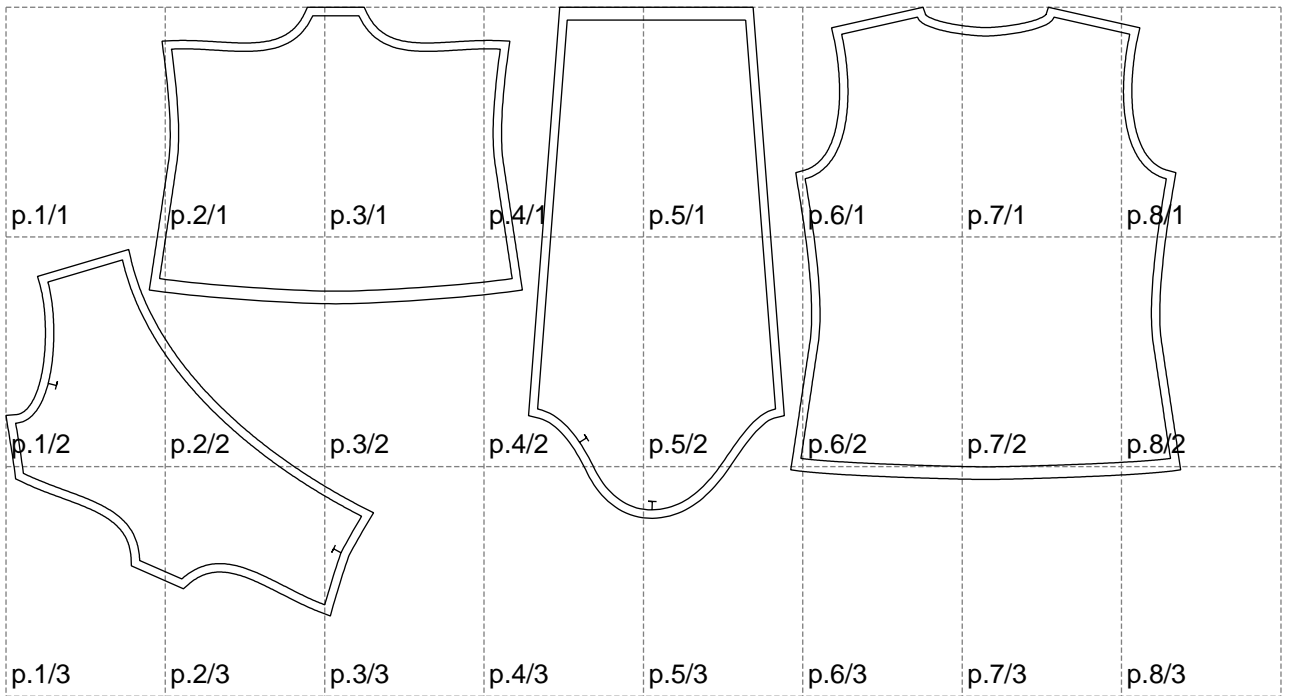

Not for print

Paper size: A4, size:1399.00 x724.75 mm

# Example

size:1499.00 x1045.48 mm

Maneken =1 ver.0

rz\_1=170

rz\_16=92

rz\_17=78.8

rz\_18=71.8

rz\_19=100

rz\_20=98.1

---

. . . . .  
. . . . .  
. . . . .