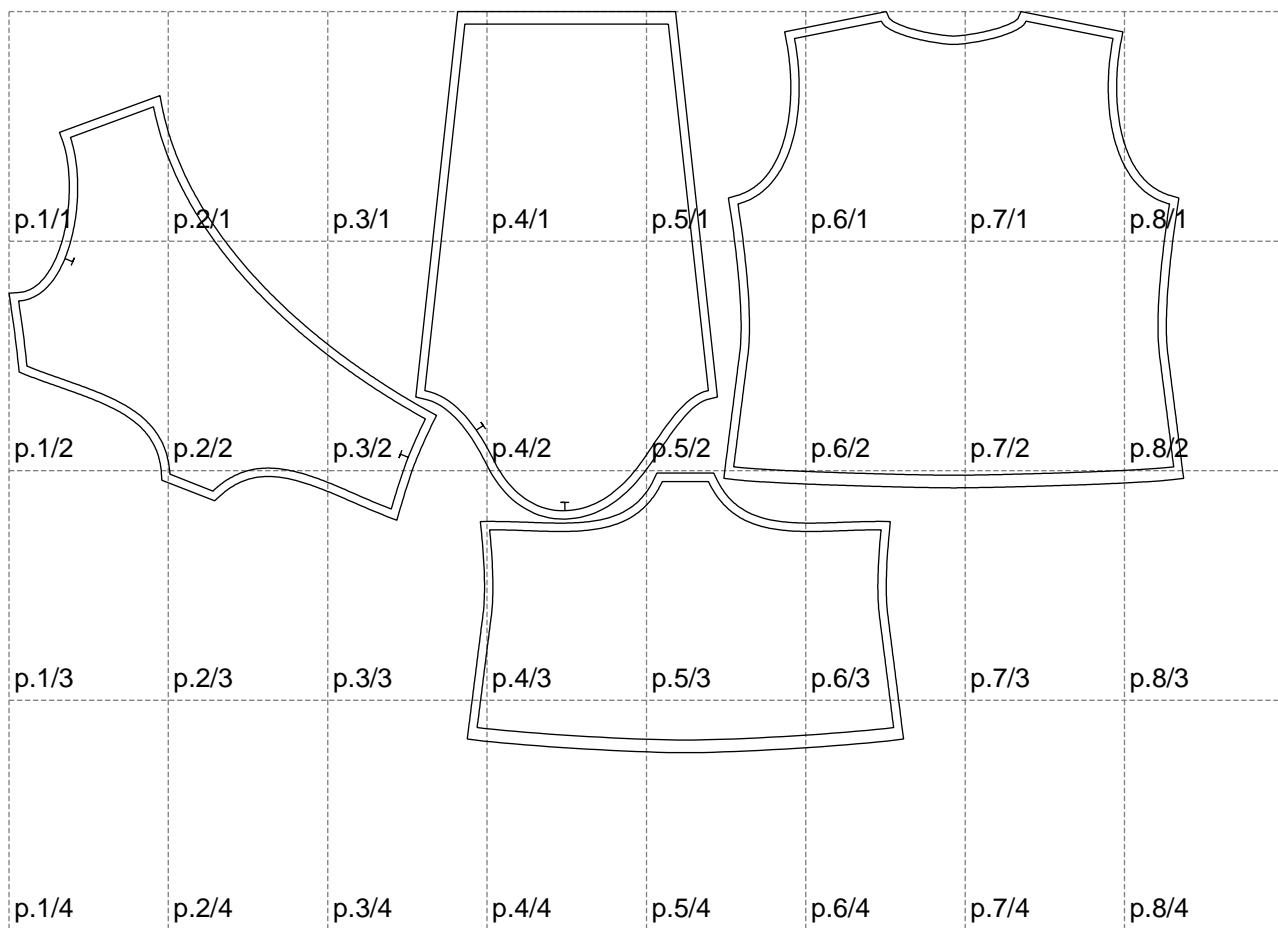

Not for print

Paper size: A4, size:1399.00 x882.55 mm

# Example

size:1499.00 x1203.28 mm

Maneken =1 ver.0

rz\_1=170

rz\_16=108

rz\_17=92.5

rz\_18=89.2

rz\_19=116

rz\_20=113

---

. . . . .  
. . . . .  
. . . . .