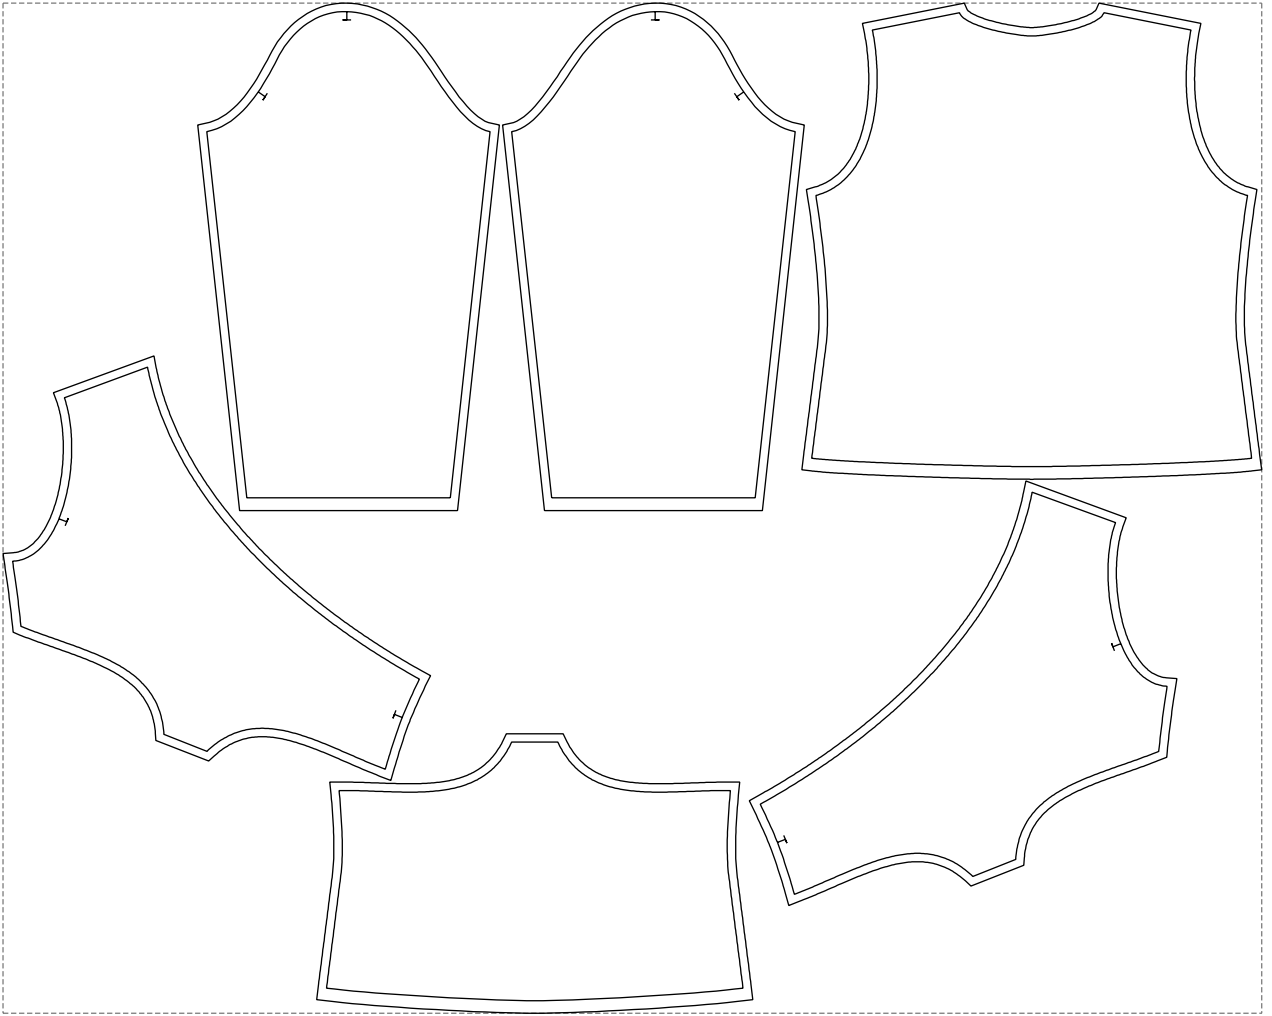

# Example

size:1499.00 x1203.28 mm

Maneken =1 ver.0

rz\_1=170

rz\_16=108

rz\_17=92.5

rz\_18=89.2

rz\_19=116