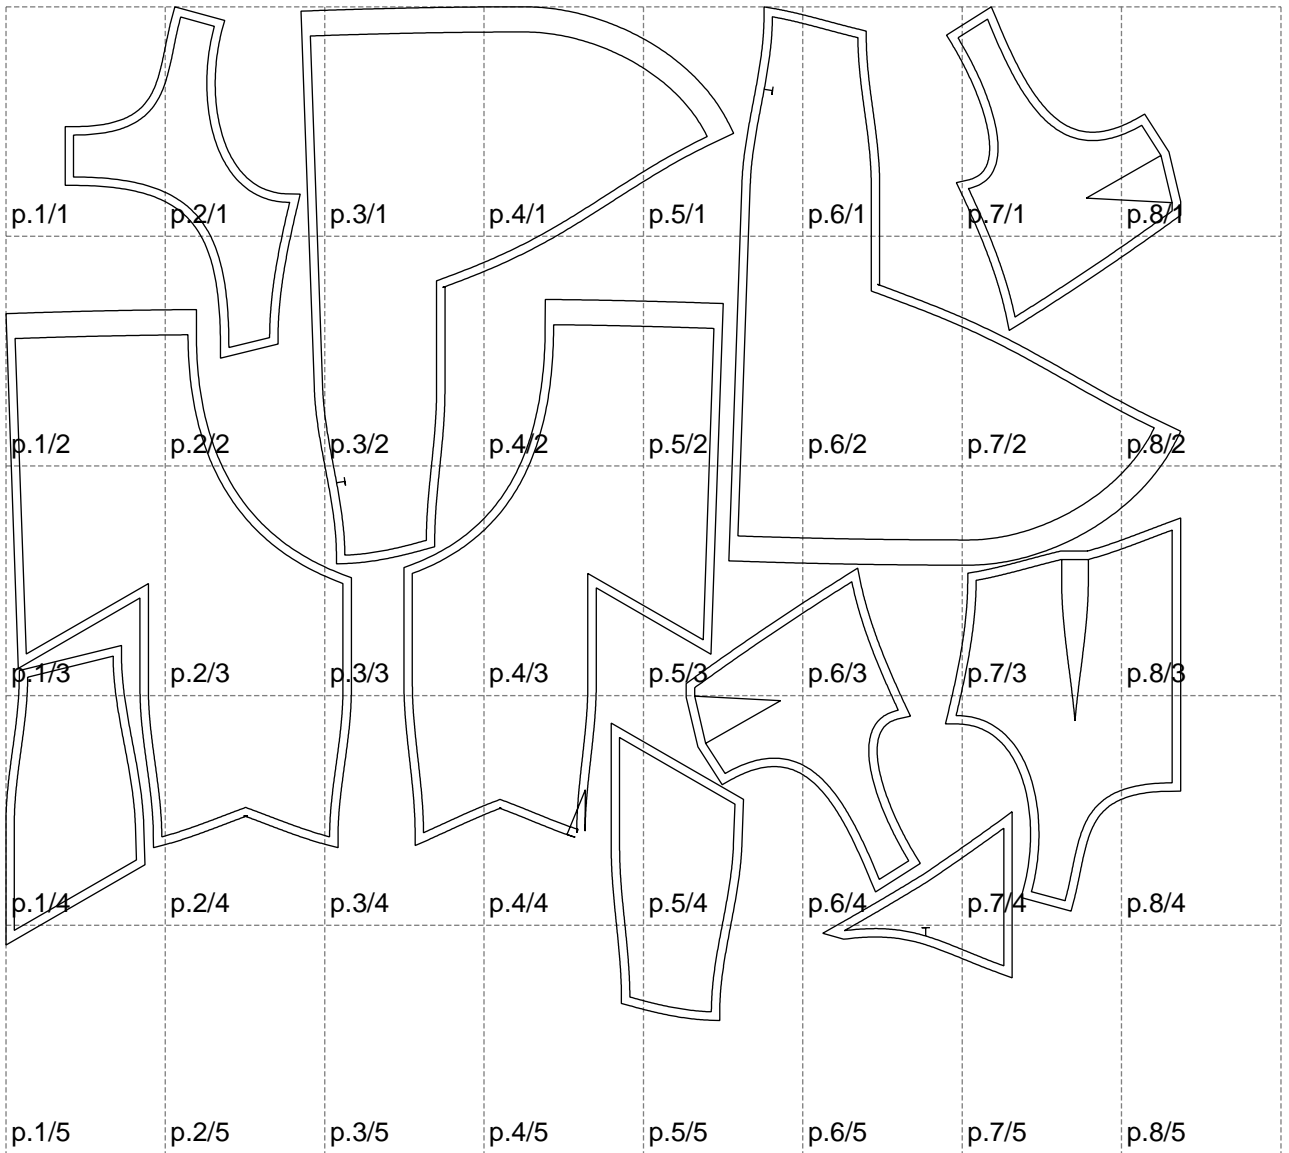

Not for print

Paper size: A4, size:1399.00 x1207.16 mm

# Example

size:1478.86 x1279.29 mm

Maneken =1 ver.0

rz\_1=170

rz\_16=92

rz\_17=78.8

rz\_18=71.8

rz\_19=100

rz\_20=98.1

---

. . . . .  
. . . . .  
. . . . .