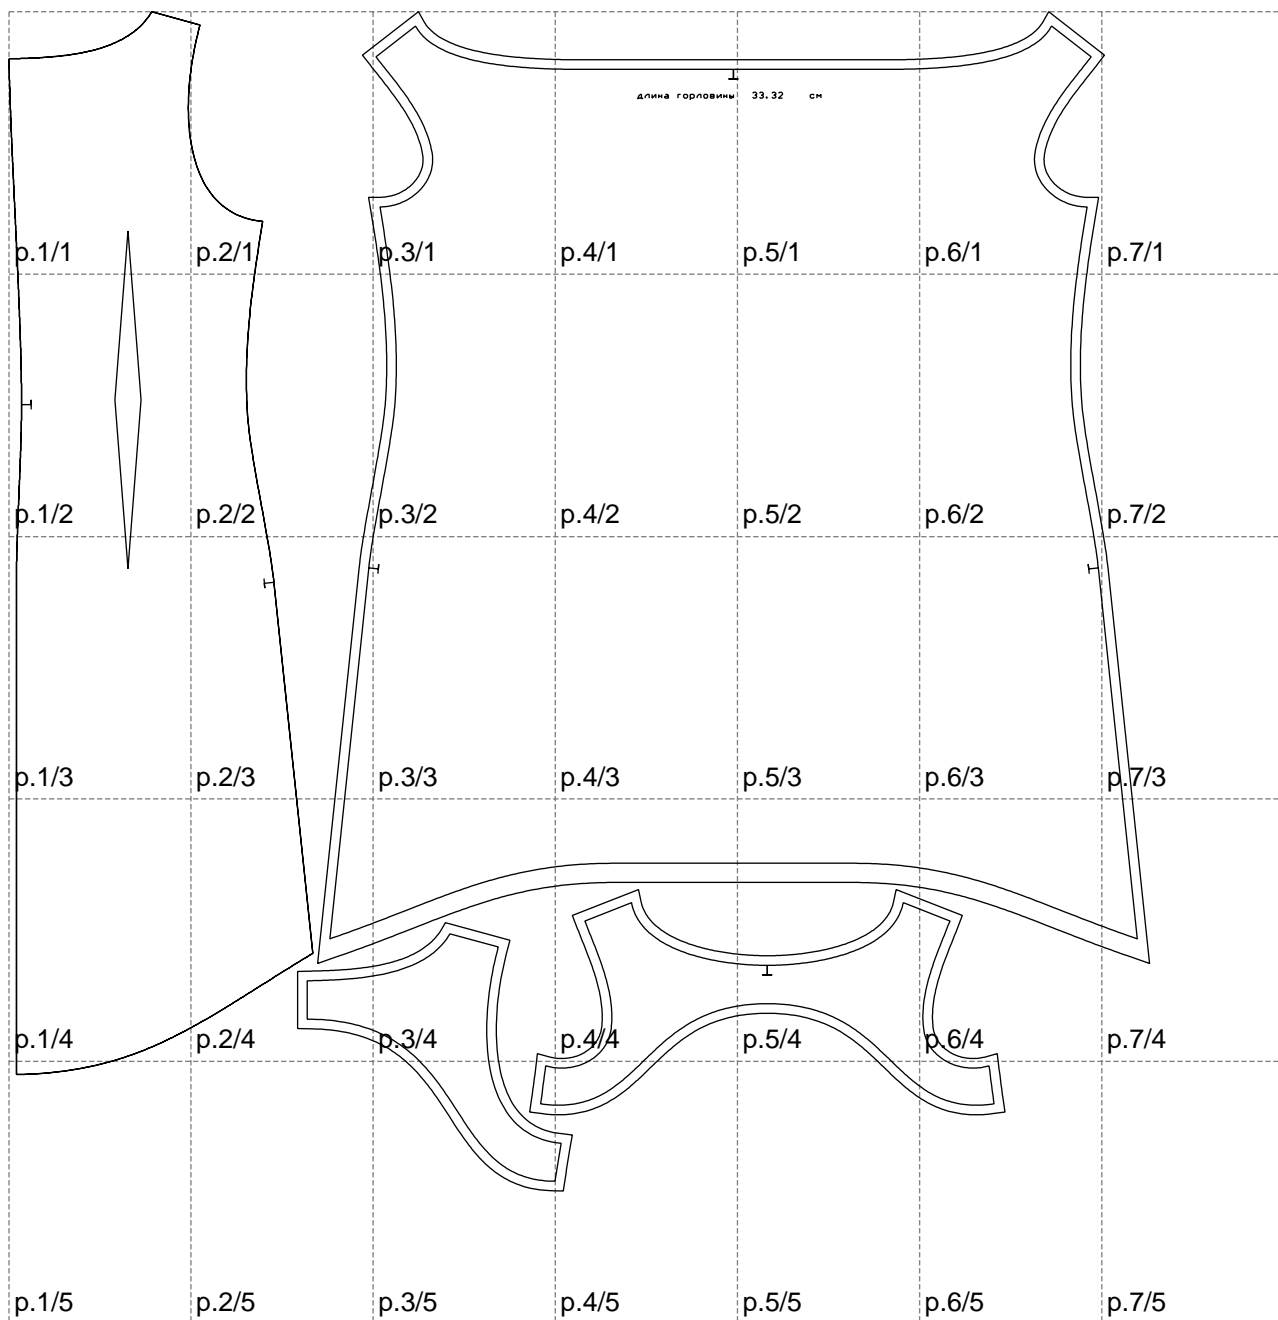

Not for print

Paper size: A4, size:1188.57 x1228.63 mm

# Example

size:1499.00 x1315.96 mm

Maneken =1 ver.0

rz\_1=170

rz\_16=92

rz\_17=78.8

rz\_18=71.8

rz\_19=100

rz\_20=98.1

---

. . . . .  
. . . . .  
. . . . .