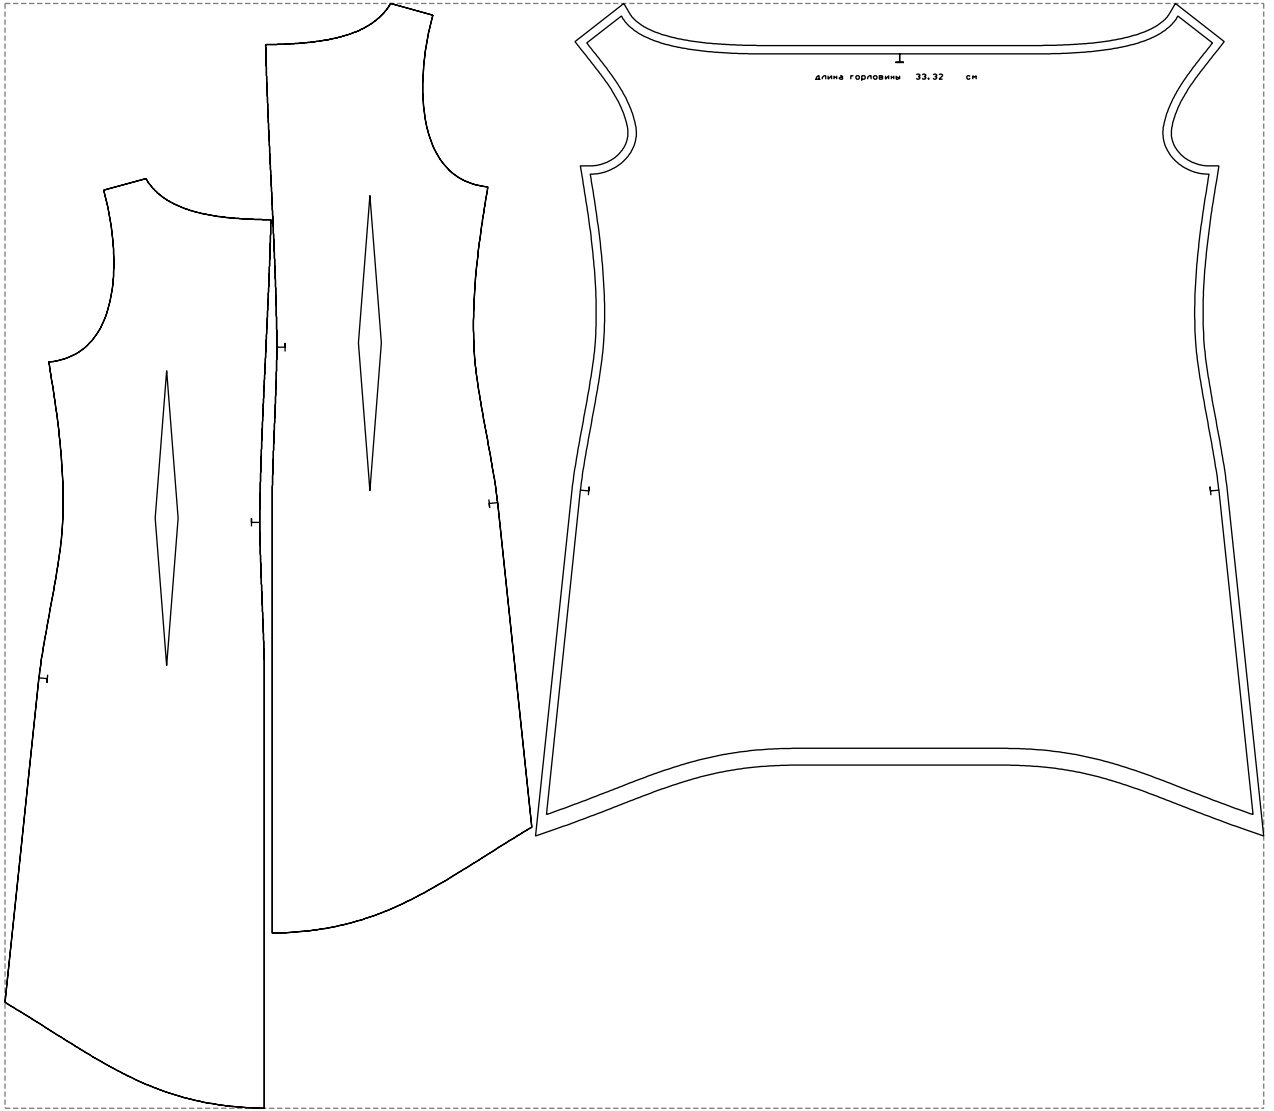

Not for print

Paper size: A4, size:1188.57 x1228.63 mm

# Example

size:1499.00 x1315.96 mm

Maneken =1 ver.0

rz\_1=170

rz\_16=92

rz\_17=78.8

rz\_18=71.8

rz\_19=100