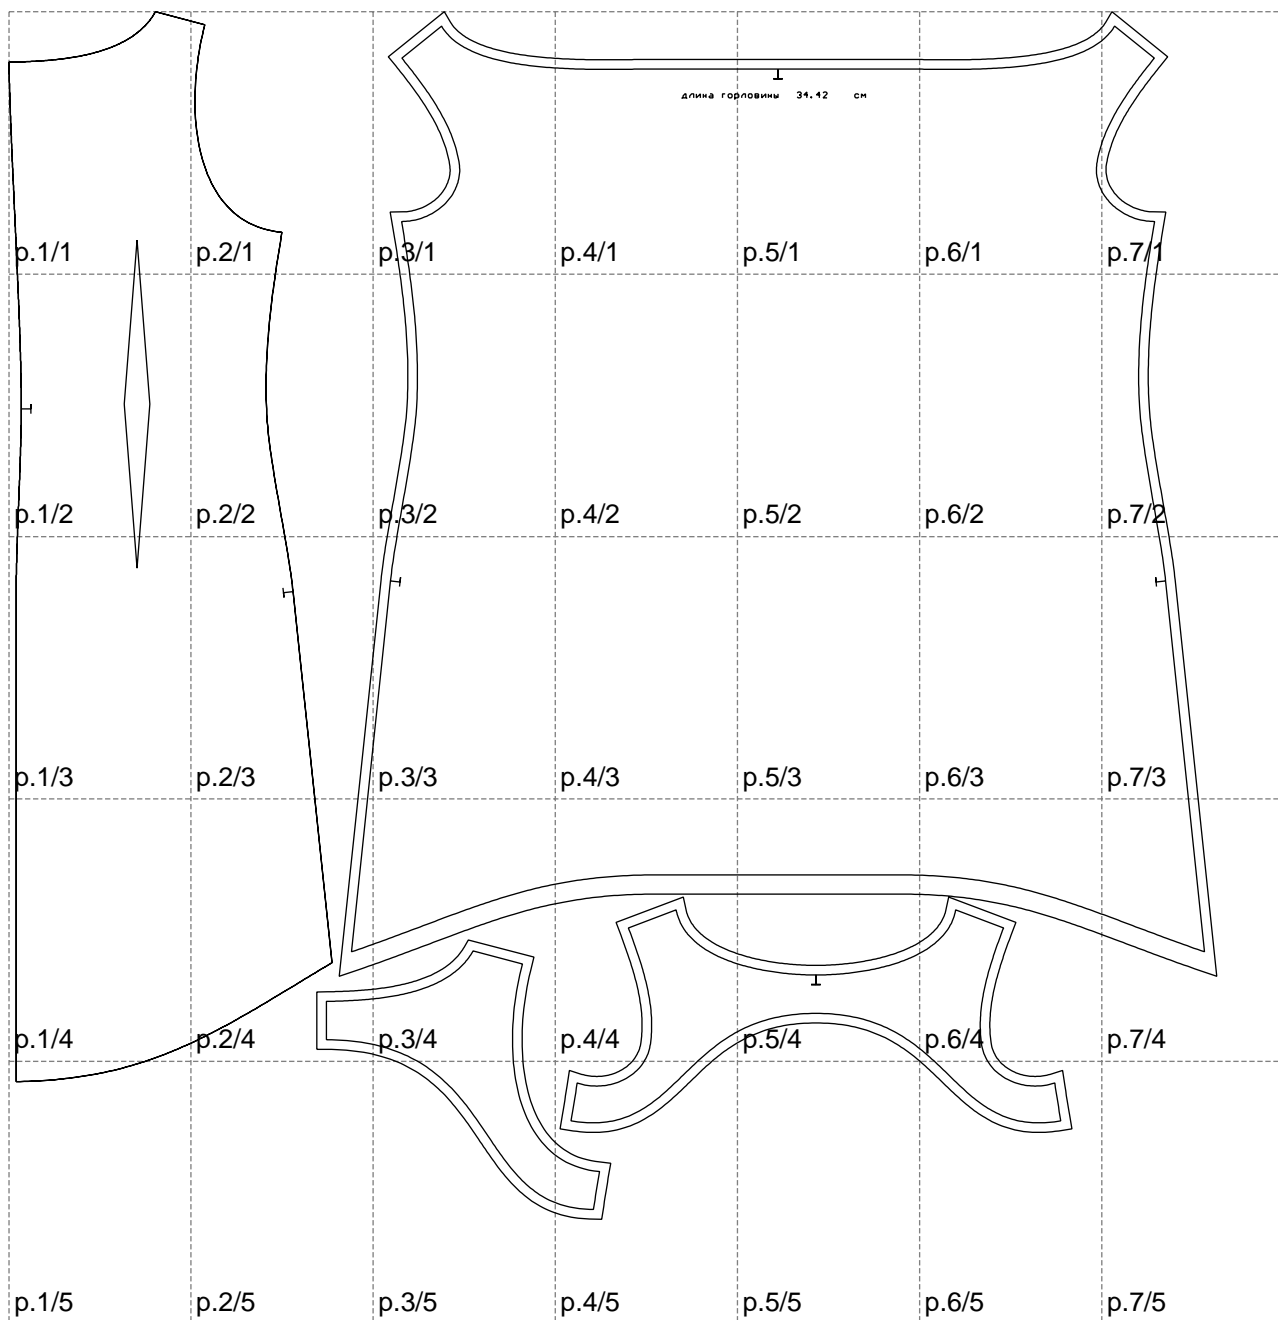

Not for print

Paper size: A4, size:1258.70 x1258.04 mm

# Example

size:1258.53 x2037.07 mm

Maneken =1 ver.0

rz\_1=170

rz\_16=100

rz\_17=85.4

rz\_18=80.2

rz\_19=108

rz\_20=105.4

---

. . . . .  
. . . . .  
. . . . .