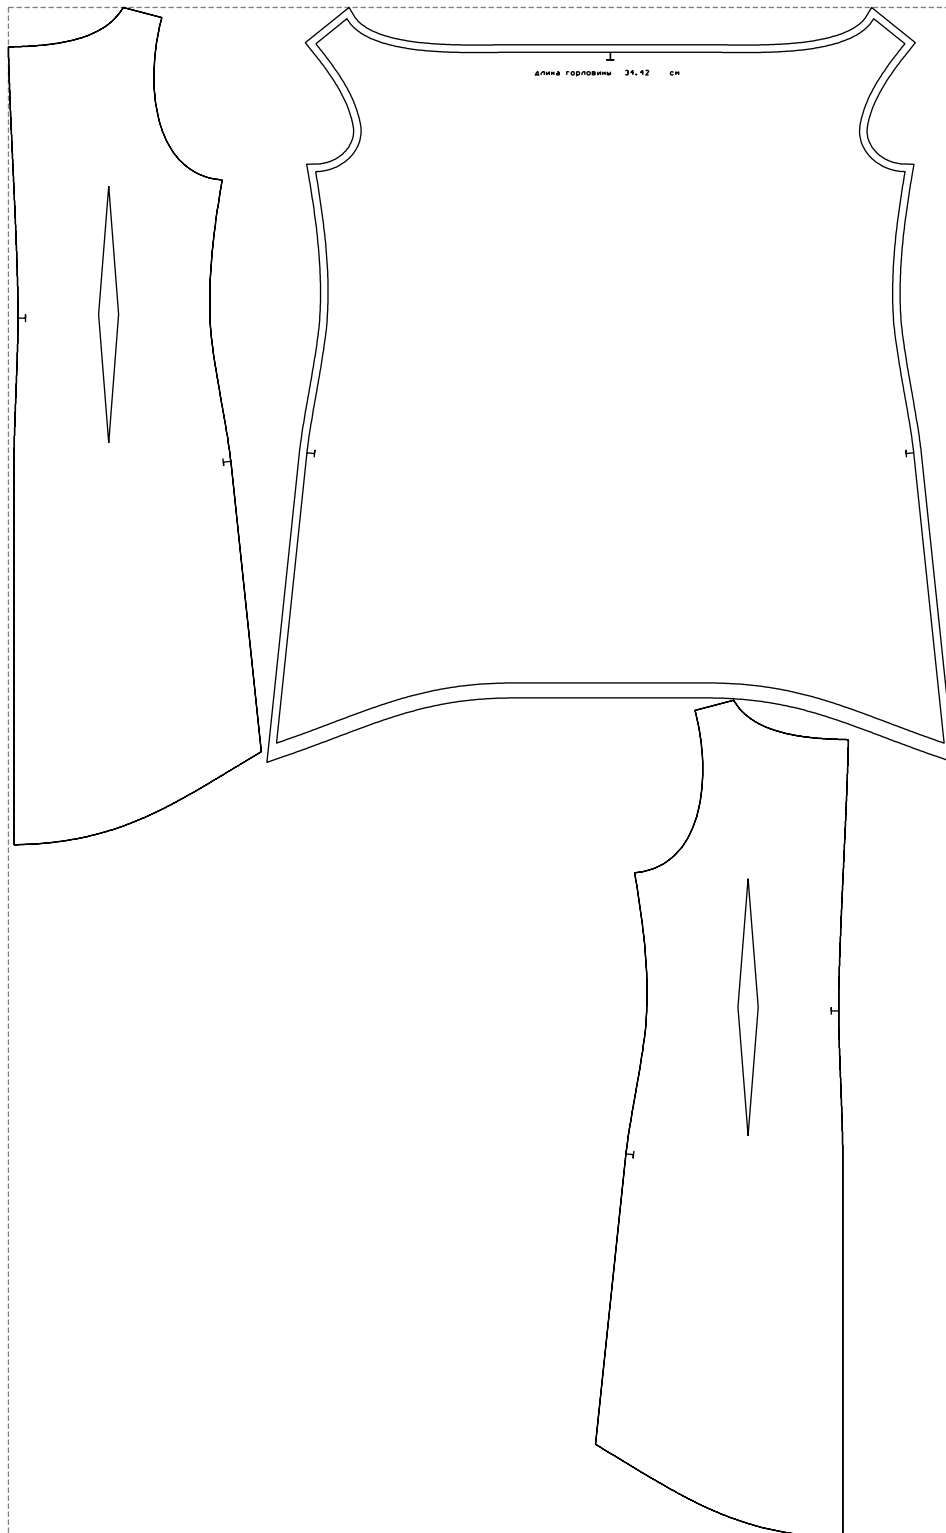

Not for print

Paper size: A4, size:1258.70 x1258.04 mm

# Example

size:1258.53 x2037.07 mm

Maneken =1 ver.0

rz\_1=170

rz\_16=100

rz\_17=85.4

rz\_18=80.2

rz\_19=108

rz\_20=105.4

---

. . . . .  
. . . . .  
. . . . .