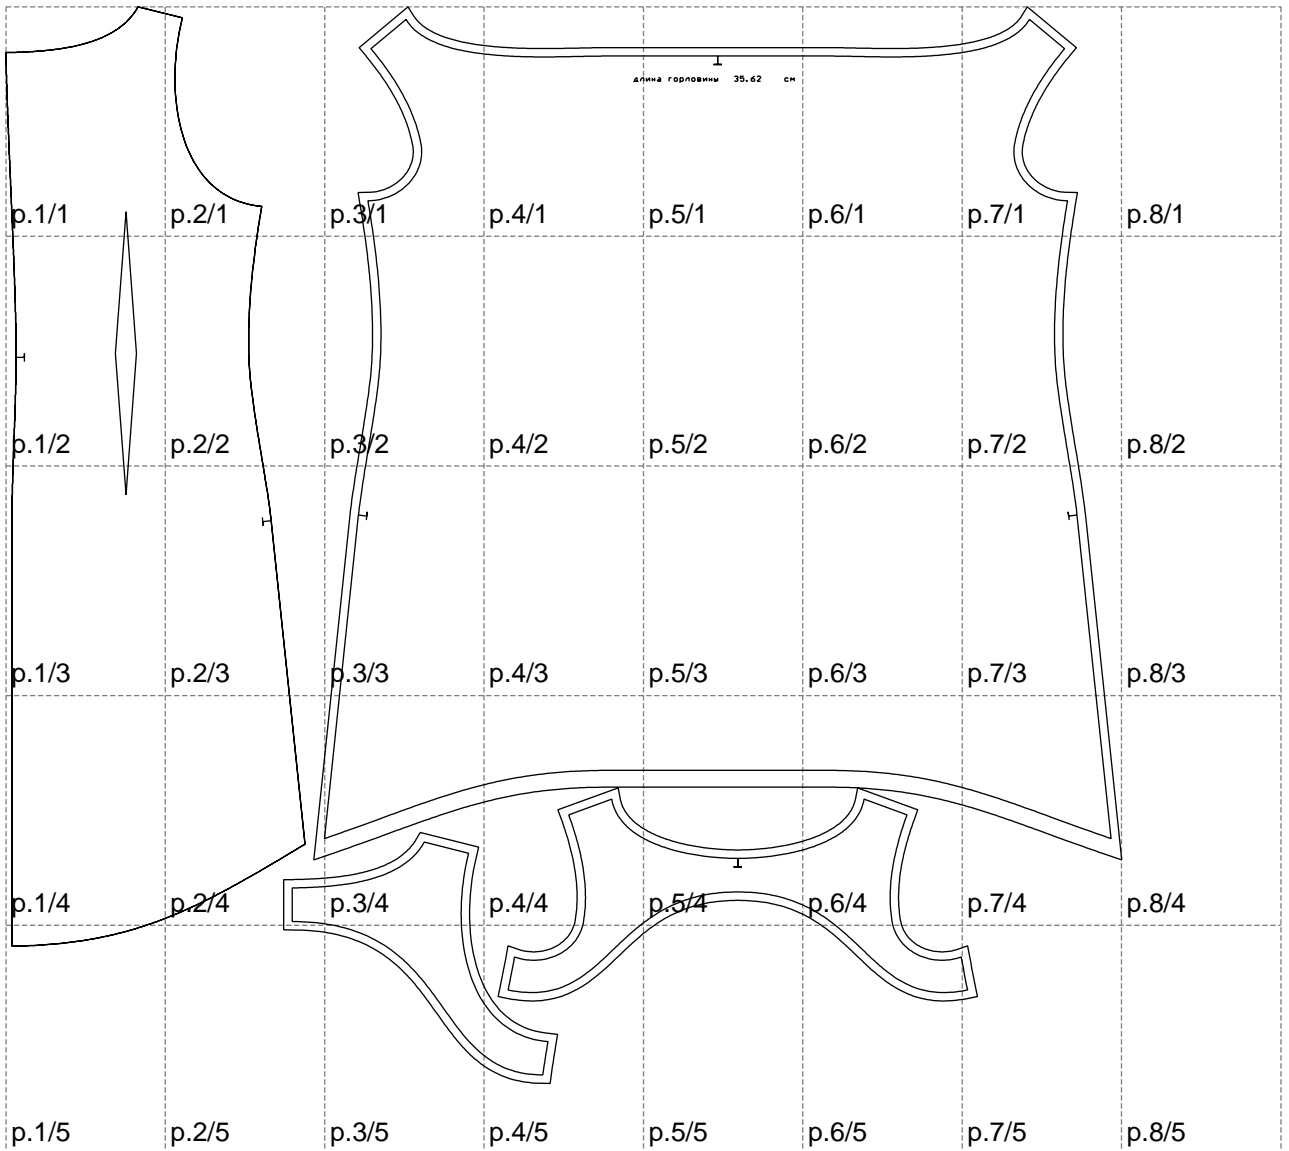

Not for print

Paper size: A4, size:1328.82 x1282.05 mm

# Example

size:1328.61 x2048.83 mm

Maneken =1 ver.0

rz\_1=170

rz\_16=108

rz\_17=92.5

rz\_18=89.2

rz\_19=116

rz\_20=113

---

. . . . .  
. . . . .  
. . . . .