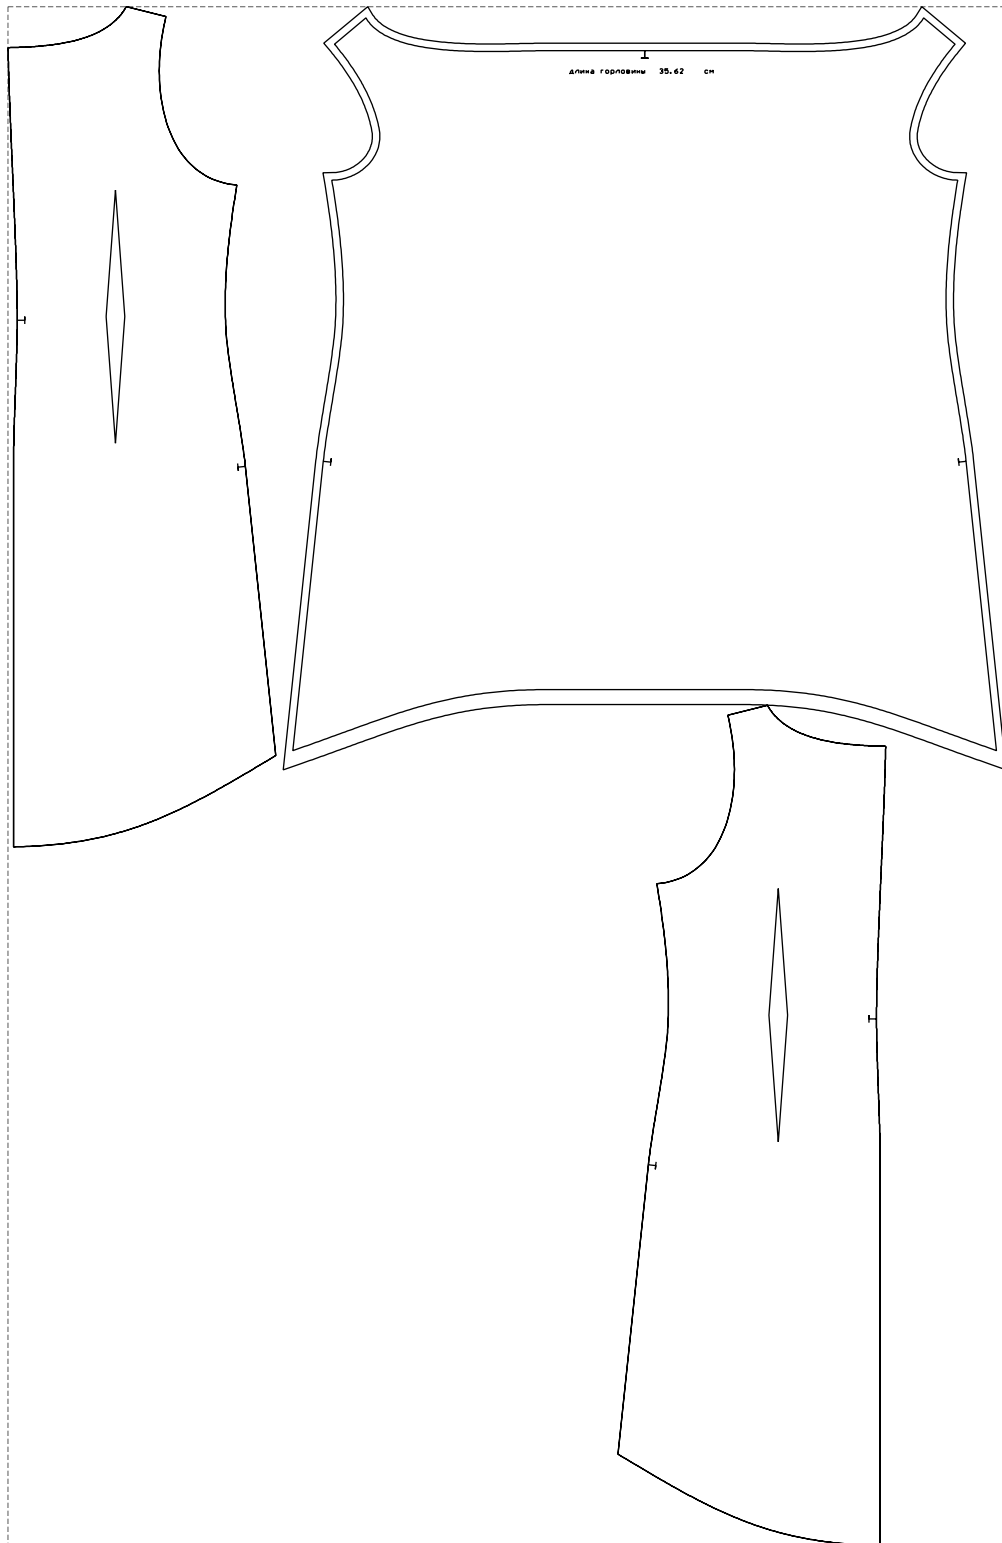

Not for print

Paper size: A4, size:1328.82 x1282.05 mm

# Example

size:1328.61 x2048.83 mm

Maneken =1 ver.0

rz\_1=170

rz\_16=108

rz\_17=92.5

rz\_18=89.2

rz\_19=116