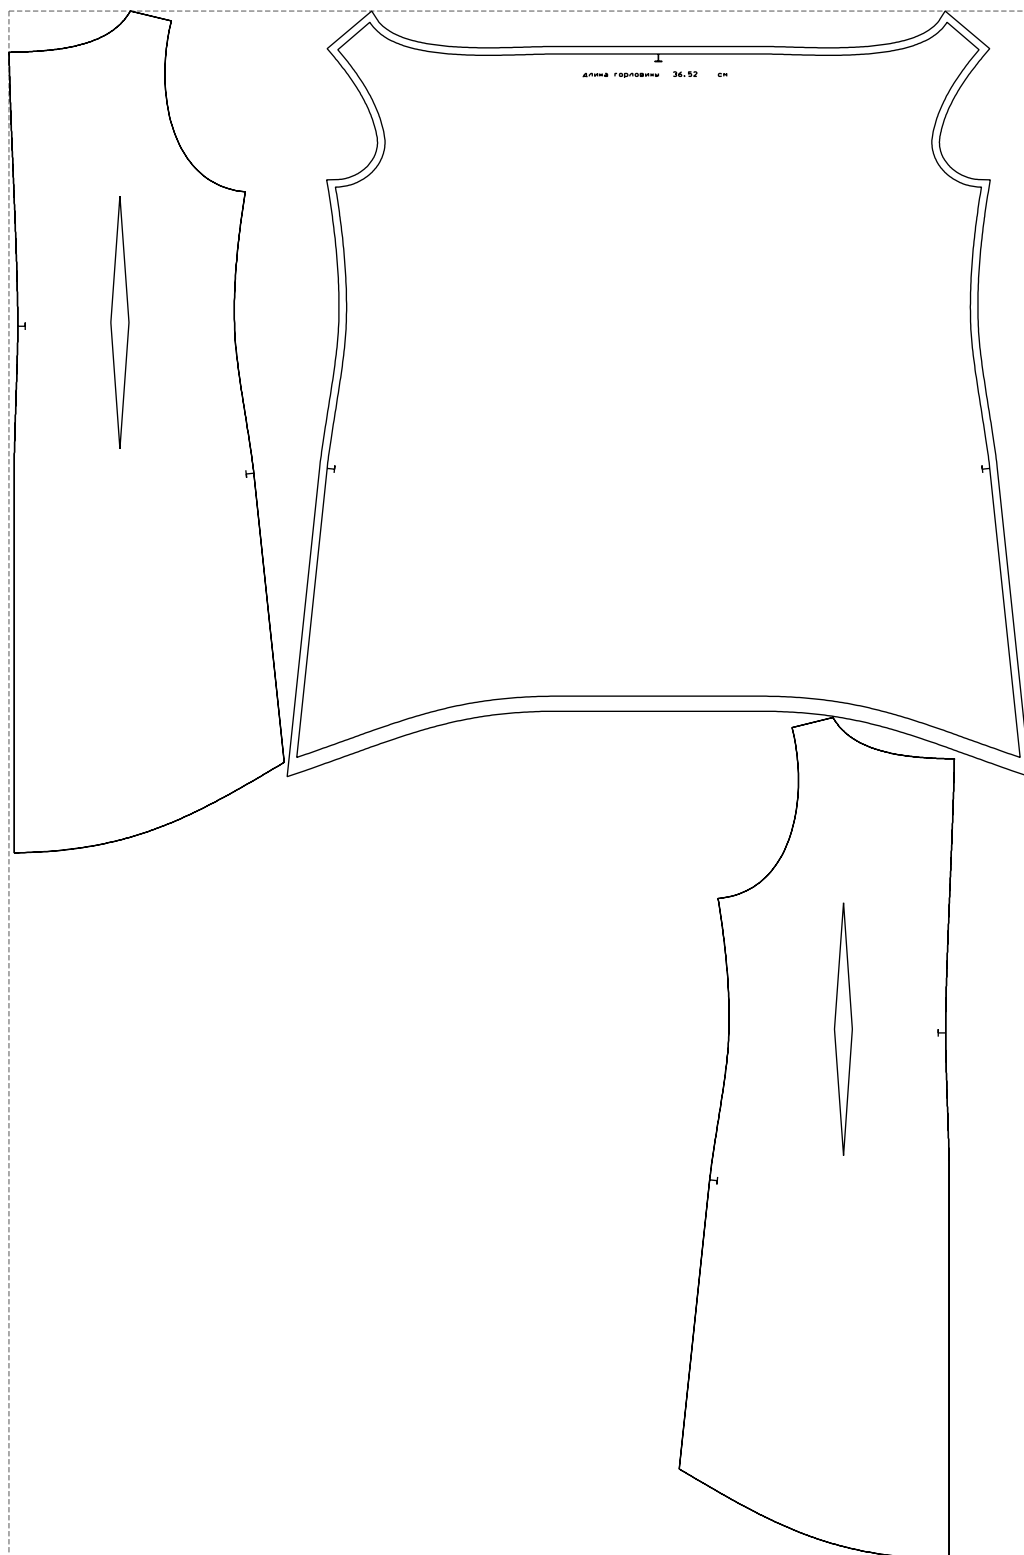

Not for print

Paper size: A4, size:1358.89 x1286.54 mm

# Example

size:1358.65 x2061.74 mm

Maneken =1 ver.0

rz\_1=170

rz\_16=112

rz\_17=96.2

rz\_18=94

rz\_19=120