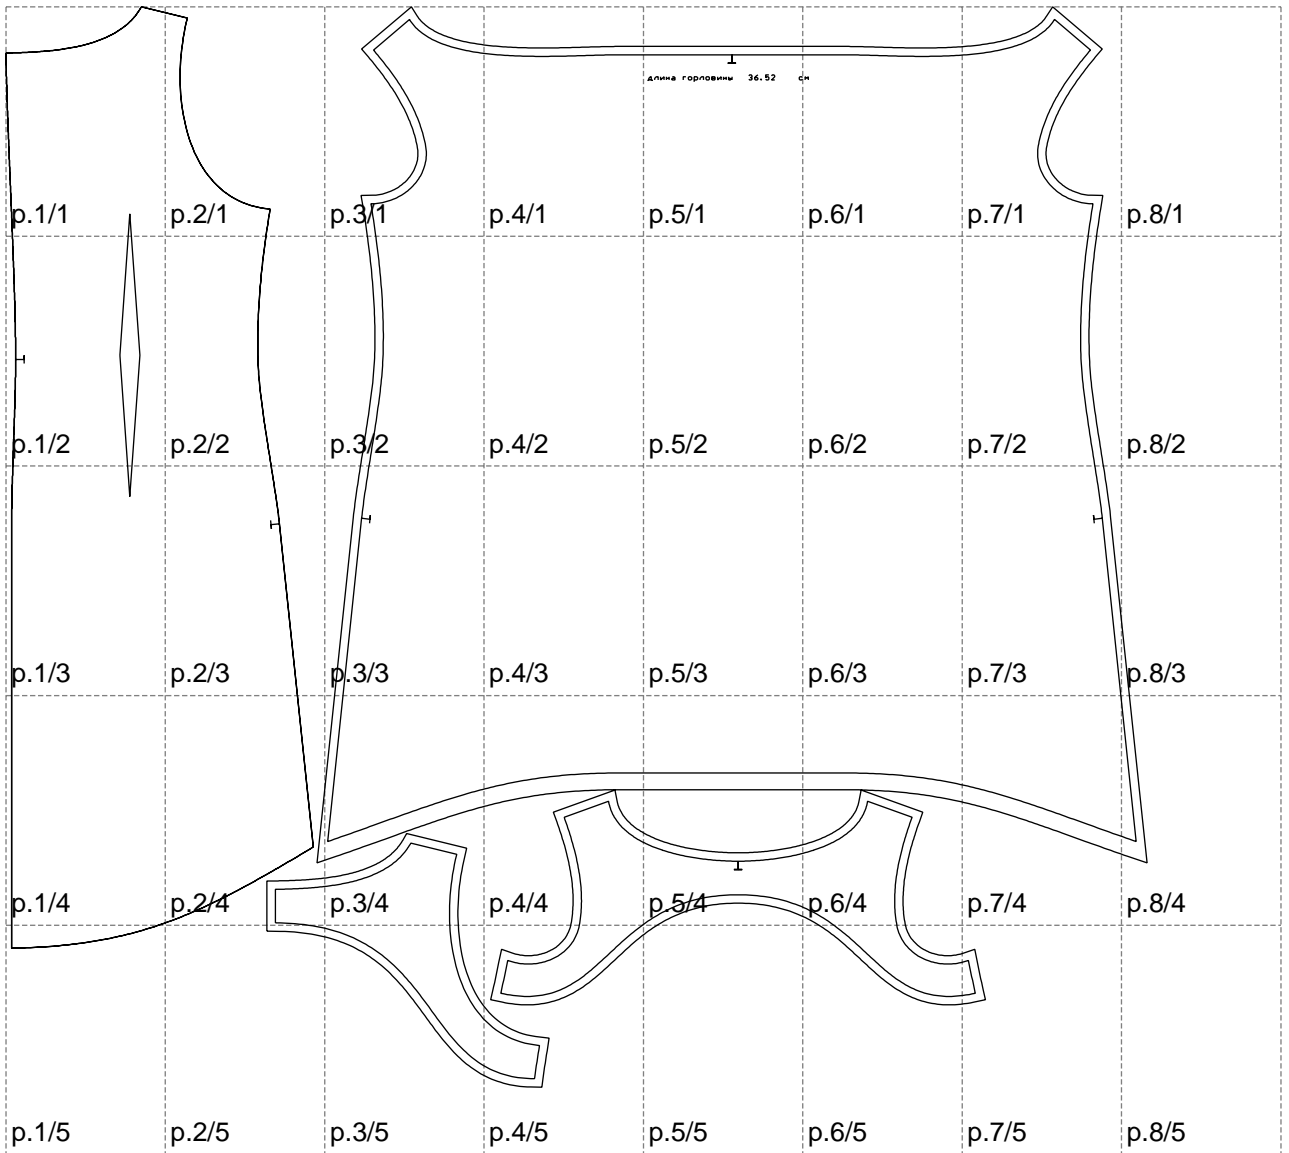

Not for print

Paper size: A4, size:1358.89 x1286.54 mm

# Example

size:1358.65 x2061.74 mm

Maneken =1 ver.0

rz\_1=170

rz\_16=112

rz\_17=96.2

rz\_18=94

rz\_19=120

rz\_20=117

---

. . . . .  
. . . . .  
. . . . .