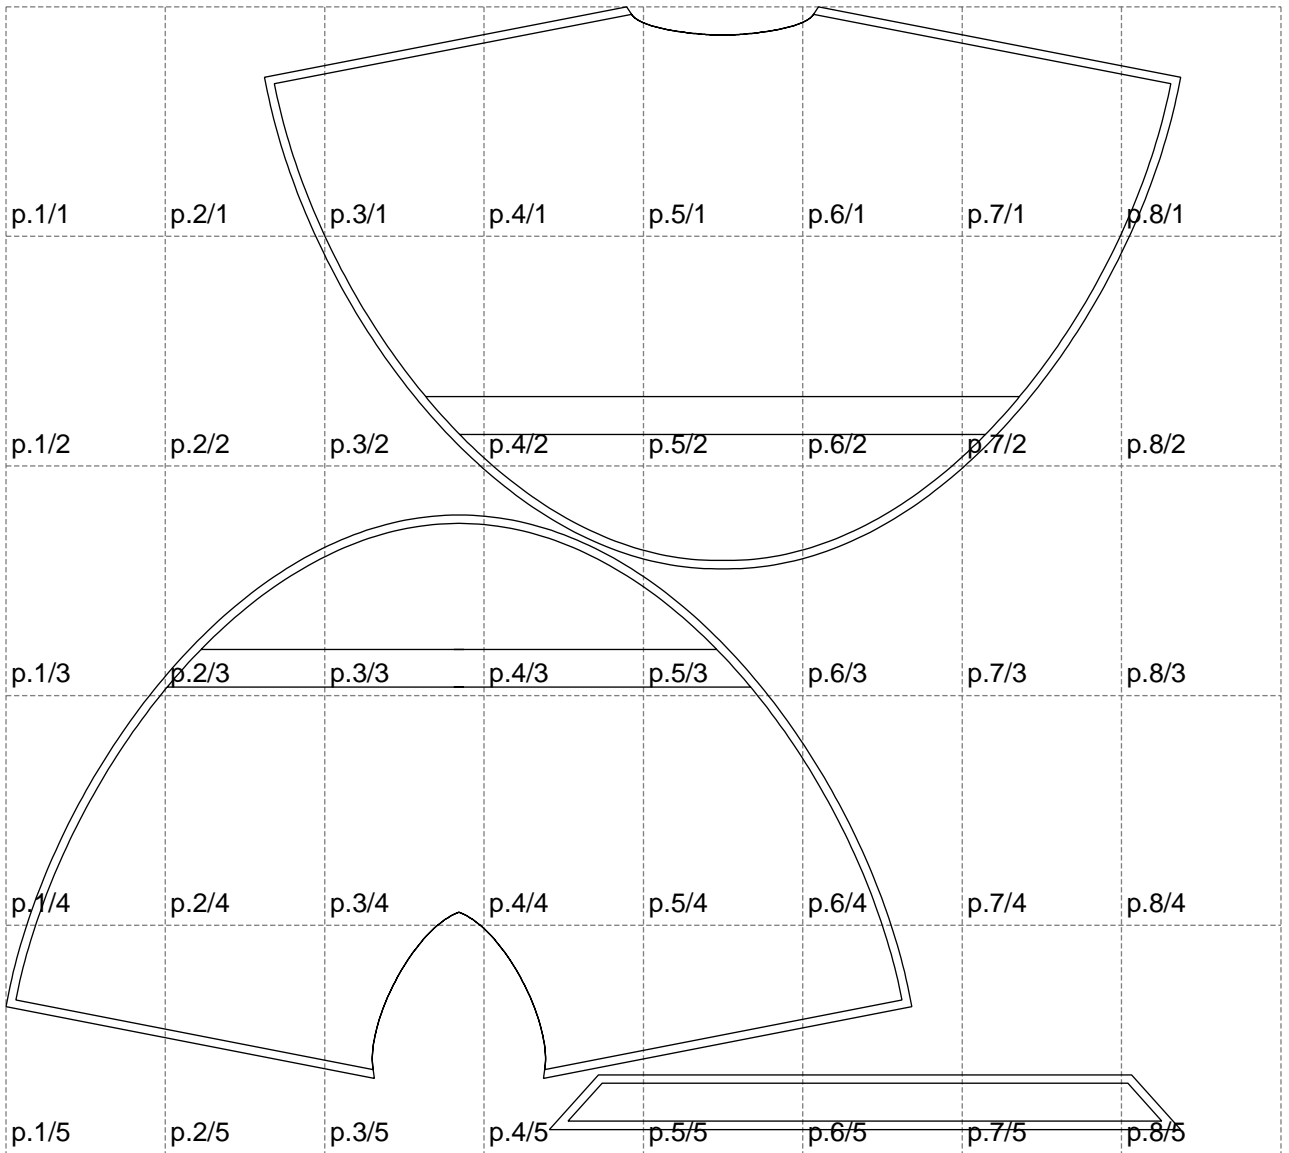

Not for print

Paper size: A4, size:1399.00 x1336.96 mm

# Example

size:1499.00 x1370.01 mm

Maneken =1 ver.0

rz\_1=170

rz\_16=88

rz\_17=75.6

rz\_18=67.6

rz\_19=96

rz\_20=94.6

---

. . . . .  
. . . . .  
. . . . .