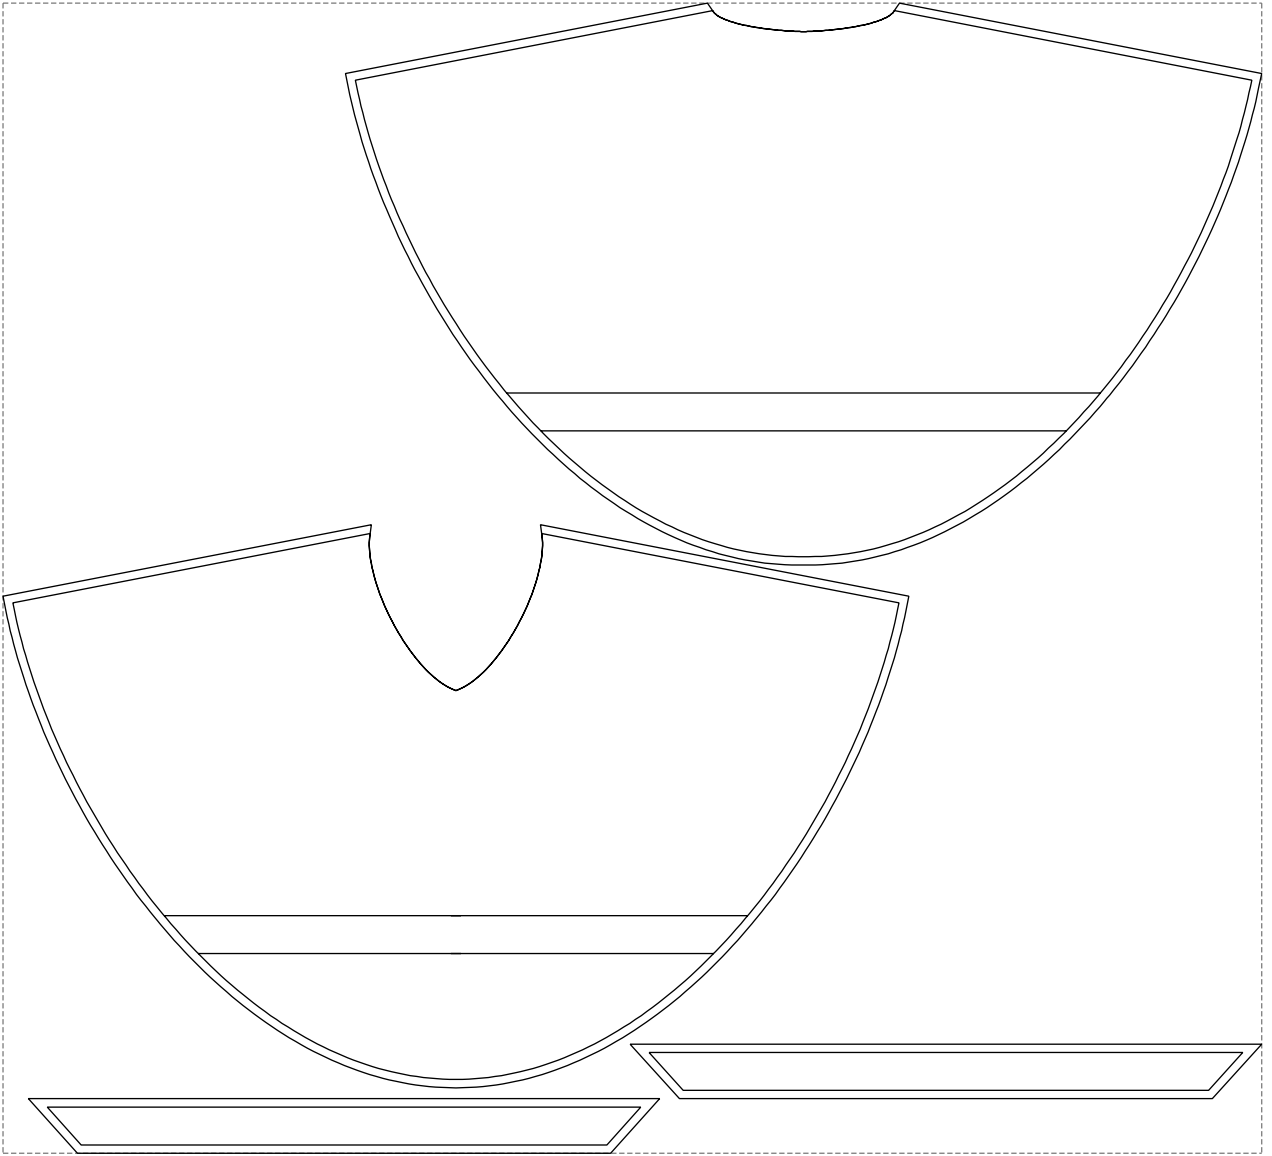

Not for print

Paper size: A4, size:1399.00 x1336.96 mm

# Example

size:1499.00 x1370.01 mm

Maneken =1 ver.0

rz\_1=170

rz\_16=88

rz\_17=75.6

rz\_18=67.6

rz\_19=96